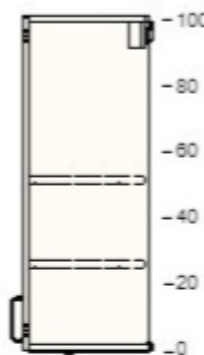

60265460 SEKTION wall cabinet frame
white
36x14 3/4x40 "

$65 1 $65

10266532 GRIMSLÖV door
off-white
18x40 "

$91 2 $182

40265526 UTRUSTA shelf
white
36x14 3/4 "

$22 1 $22

60204645 UTRUSTA hinge
125 °

$7 2 $14

40430362 OMLOPP LED countertop light
white
18 "

$19.99 2 $39.98