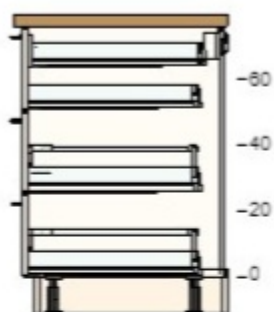

\$58 2 \$116

60204645 UTRUSTA hinge  
125 °

\$7 2 \$14

20317852 LILLVIKEN lid

\$4.50 1 \$4.50

60284581 SEKTION reinforced ventilated top rail  
galvanized  
36 "

\$10 1 \$10

To fill a gap between a wall and a cabinet or between two cabinets you use a filler piece. To get these filler pieces you need to cut a cover panel in the correct size. All cover panels are listed at the bottom of this item list.

70422351 BERÖMD range with ceramic cooktop  
Stainless steel

\$699

1

\$699

30265386 SEKTION base cabinet frame  
white  
30x24x30 "

\$65 1 \$65

90266528 GRIMSLÖV drawer front  
off-white  
30x10 "

\$47 3 \$141