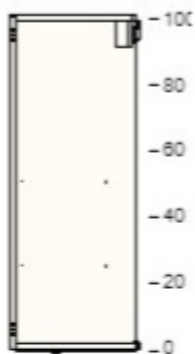

\$65 1 \$65

50266549 GRIMSLÖV door  
off-white  
15x40 "

\$80 1 \$80

70265619 UTRUSTA shelf for corner wall cabinet  
white  
26 "

\$22 2 \$44

80430360 OMLOPP LED countertop light  
white  
15 "

\$15.99 2 \$31.98

00265458 SEKTION wall cabinet frame  
white  
18x14 3/4x40 "

\$40 1 \$40

10266532 GRIMSLÖV door  
off-white  
18x40 "

\$91 1 \$91

80265529 UTRUSTA shelf  
white  
18x14 3/4 "

\$12 1 \$12

60204645 UTRUSTA hinge  
125 °