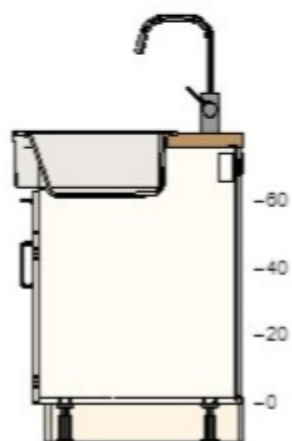

80377923    BETRODD bottom freezer  
Stainless steel  
13/6 cu.ft

\$1199    1    \$1199

30265386 SEKTION base cabinet frame  
white  
30x24x30 "

\$65 1 \$65

10266527 GRIMSLÖV drawer front  
off-white  
30x5 "

\$41 3 \$123

70266529 GRIMSLÖV drawer front  
off-white  
30x15 "

\$56 1 \$56

70265676 MAXIMERA drawer, high  
white  
30x24 "

\$69 1 \$69

90265656 MAXIMERA drawer, low  
white  
30x24 "

\$54 3 \$162

70265501 SEKTION base corner cabinet frame  
white  
38x38x30 "

\$80 1 \$80

60266520 GRIMSLÖV 2-p door/corner base cabinet set  
off-white  
13x30 "

\$120 1 \$120

60215291 UTRUSTA corner base cabinet carousel  
34 1/2 "

\$99 1 \$99

00204648 UTRUSTA hinge  
153 °

\$16 1 \$16

30384817 BETRODD built-in dishwasher  
Stainless steel

\$599

1

\$599

80265398 SEKTION base cabinet frame  
white  
36x24x30 "

\$70 1 \$70

10359215 HAVSEN apron front double bowl sink  
white  
37x19 "

\$199 1 \$199