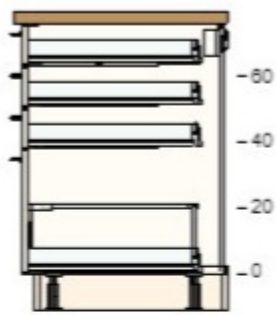

90265656 MAXIMERA drawer, low  
white  
30x24 "

\$54 2 \$108

30265664 MAXIMERA drawer, medium  
white  
30x24 "

\$61 2 \$122

20265626 UTRUSTA drawer front, low  
30 "

\$18 1 \$18

80265398 SEKTION base cabinet frame  
white  
36x24x30 "

\$70 1 \$70

60266544 GRIMSLÖV drawer front  
off-white  
36x5 "

\$44 3 \$132

10266546 GRIMSLÖV drawer front  
off-white  
36x15 "

\$62 1 \$62

10265684 MAXIMERA drawer, high  
white  
36x24 "

\$81 1 \$81

90265661 MAXIMERA drawer, low  
white  
36x24 "