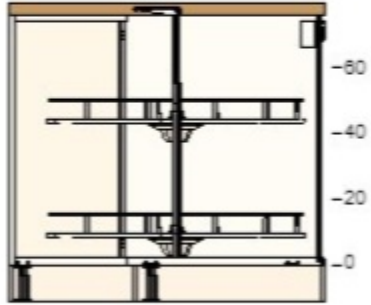

\$41 3 \$123

70266529 GRIMSLÖV drawer front  
off-white  
30x15 "

\$56 1 \$56

70265676 MAXIMERA drawer, high  
white  
30x24 "

\$69 1 \$69

90265656 MAXIMERA drawer, low  
white  
30x24 "

\$54 3 \$162

70265501 SEKTION base corner cabinet frame  
white  
38x38x30 "