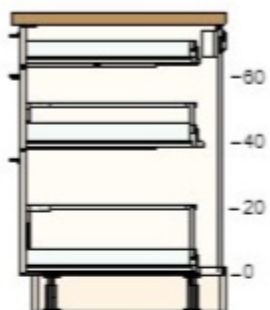

30266526 GRIMSLÖV drawer front  
off-white  
24x15 "

\$53 1 \$53

10265679 MAXIMERA drawer, high  
white  
24x24 "

\$57 1 \$57

70265662 MAXIMERA drawer, low  
white  
24x24 "

\$42 1 \$42

80265666 MAXIMERA drawer, medium  
white  
24x24 "

\$49 1 \$49

90265388 SEKTION base cabinet frame  
white  
24x24x30 "

\$60 1 \$60

80266524 GRIMSLÖV drawer front  
off-white  
24x5 "

\$37 1 \$37

50266525 GRIMSLÖV drawer front  
off-white  
24x10 "

\$44 1 \$44