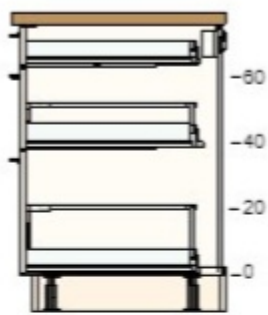

\$70 1 \$70

60266544 GRIMSLÖV drawer front  
off-white  
36x5 "

\$44 3 \$132

10266546 GRIMSLÖV drawer front  
off-white  
36x15 "

\$62 1 \$62

10265684 MAXIMERA drawer, high  
white  
36x24 "

\$81 1 \$81

90265661 MAXIMERA drawer, low  
white  
36x24 "

\$66 3 \$198

90265388 SEKTION base cabinet frame  
white  
24x24x30 "

\$60 1 \$60

80266524 GRIMSLÖV drawer front  
off-white  
24x5 "

\$37 1 \$37

50266525 GRIMSLÖV drawer front  
off-white  
24x10 "

\$44 1 \$44