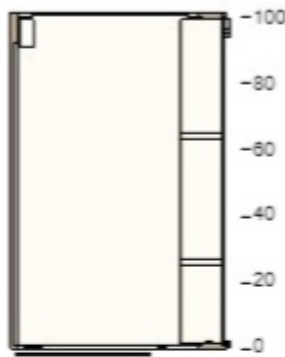

-100
-80
-60
-40
-20
-0

30265503 SEKTION corner wall cabinet frame
white
26x26x40 "

$65 1 $65

50266549 GRIMSLÖV door
off-white
15x40 "

$80 1 $80

70265619 UTRUSTA shelf for corner wall cabinet
white
26 "

$22 2 $44

80430360 OMLOPP LED countertop light
white
15 "

$15.99 2 $31.98