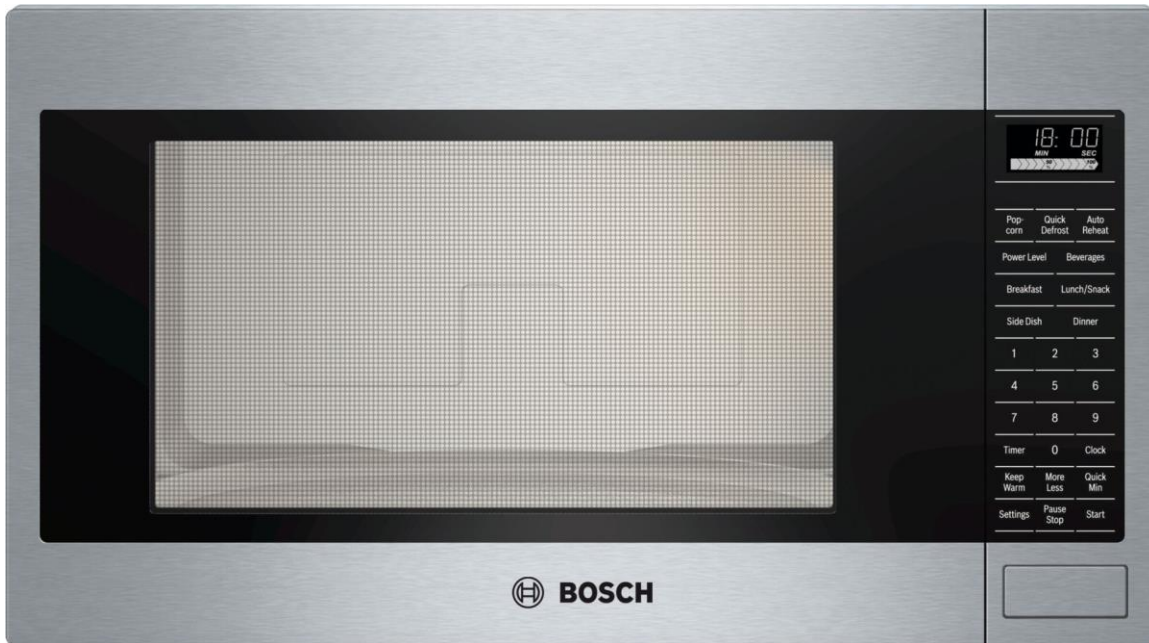

Bosch 500 Series 24" Built-In Microwave Oven, HMB5051, Stainless Steel. Side hinge door $584.99

Will fit at Van Water

2.1 cu. Ft. Turntable 16.5"