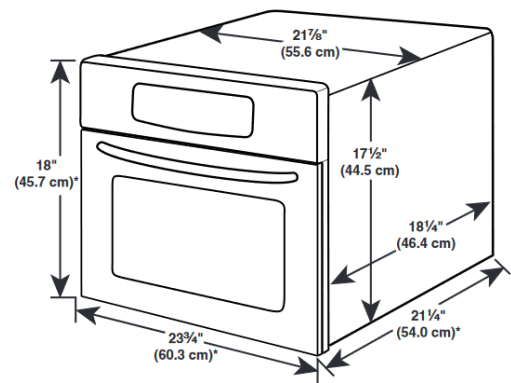

Key Specs

- Color Finish Stainless steel
- Product Width 23.43 inches
- Product Height 17.875 inches
- Product Weight 83 pounds
- Convection Yes
- Microwave Controls Electronic
- Microwave Type Built-in
- Sensor Cook Yes
- Turntable Diameter 14.18 inches
- Wattage 1000 watts

Cut-Out Dimensions

Cut-Out Height 17.75 inches
Cut-Out Length 22 inches
Cut-Out Width 22.31 inches

KitchenAid - 1.4 Cu. Ft. Built-In Microwave - Stainless steel. Drop down door.

Model: KMBS104ESS \$ 1,170

May not fit at Van Water (check height)

Key Specs

- Color Finish Stainless steel
- Product Width 23.75 inches
- Product Height 17.875 inches
- Product Weight 68 pounds
- Convection No
- Microwave Controls Electronic
- Microwave Type Built-in
- Sensor Cook Yes
- One-Touch Cooking Microwaves Yes
- Turntable Diameter 15.75 inches
- Wattage 1000 watts

Product Dimensions

*Measurements include front facing of microwave oven. Depth measurement also includes door handle.

Cut-Out Dimensions

Cut-Out Height 17.62 inches
 Cut-Out Length 21.75 inches
 Cut-Out Width 22.25 inches