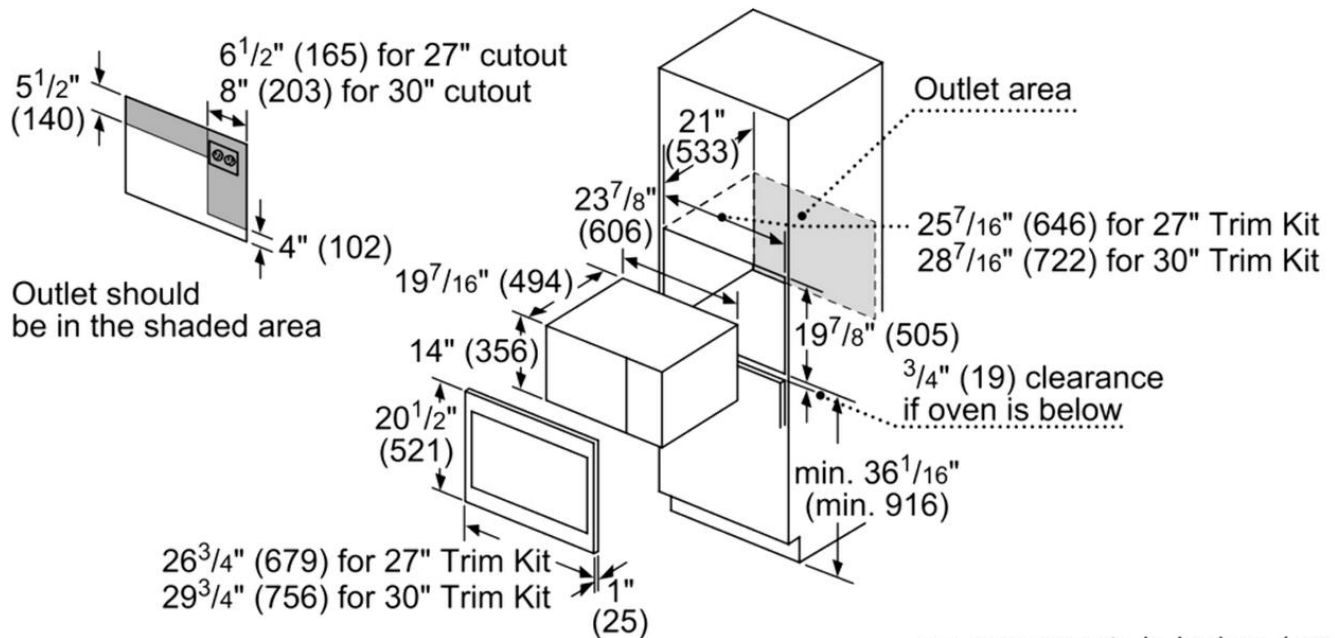

Bosch 500 Series 24" Built-In Microwave Oven, HMB5051, Stainless Steel. Side hinge door $584.99

Will fit at Van Water

2.1 cu. Ft. Turntable 16.5"