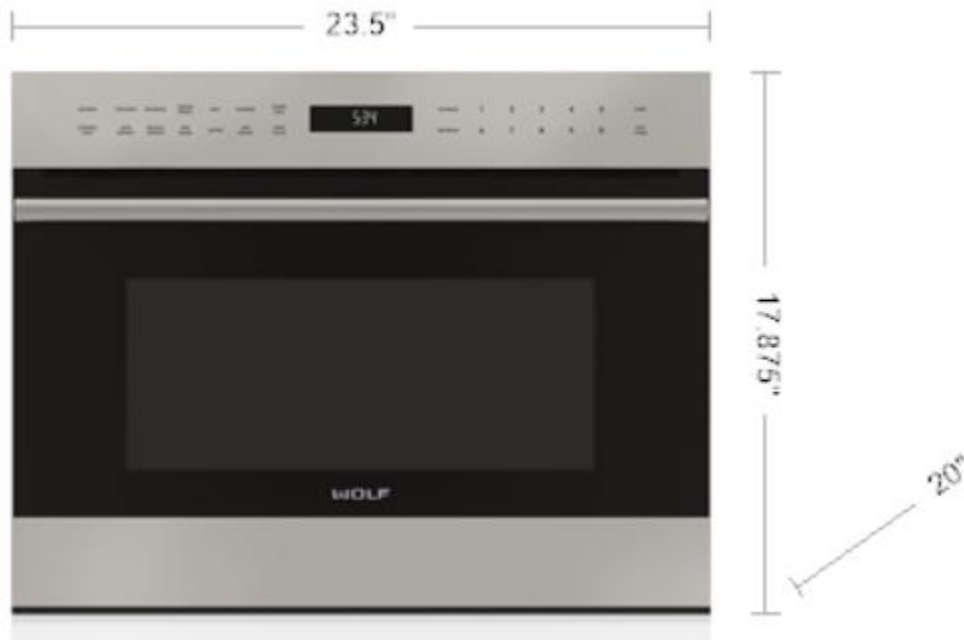

WOLF 24" E SERIES TRANSITIONAL DROP-DOWN DOOR MICROWAVE OVEN MDD24TE/S/TH MSRP $1,835

<http://www.subzero-wolf.com/wolf/microwave-ovens/24-inch-e-series-drop-down-door-transitional#specs>

Technical Specifications

- Overall Dimensions: 23 1/2" W x 17 7/8" H x 20" D
- Interior Dimensions: 17 7/8" W x 11" H x 15 3/4" D
- Capacity: 1.6 Cubic Feet
- Door Clearance: 14 3/16"
- Receptacle: 3-prong
- 1.6 cu. ft. stainless steel interior,
- 16" rotating glass tray.

May not fit at Van Water (check height)