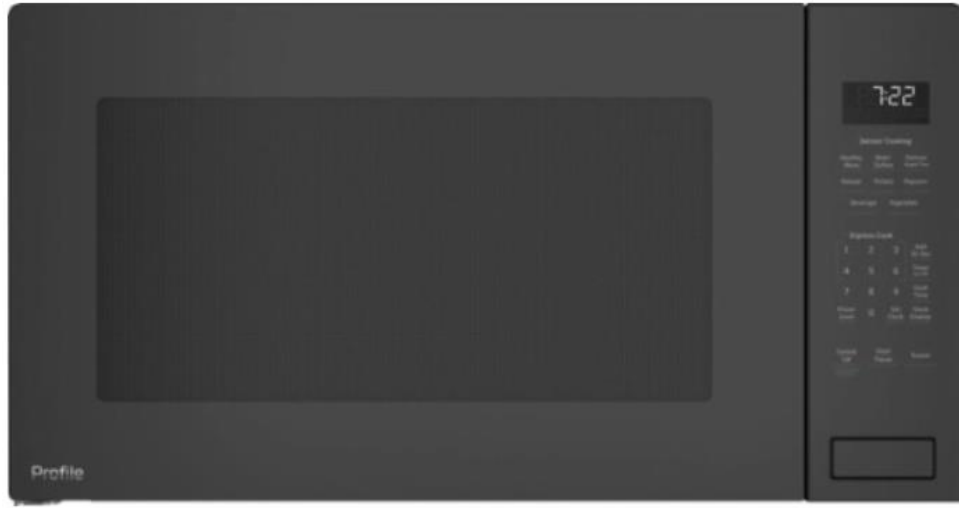

19.81"

13.56"

23.87"

(Doors closed)

May not fit (width)

GE - Profile 2.2 Cu. Ft. Built-In Microwave - Stainless steel \$368.99

Key Specs

[See All Specifications >](#)