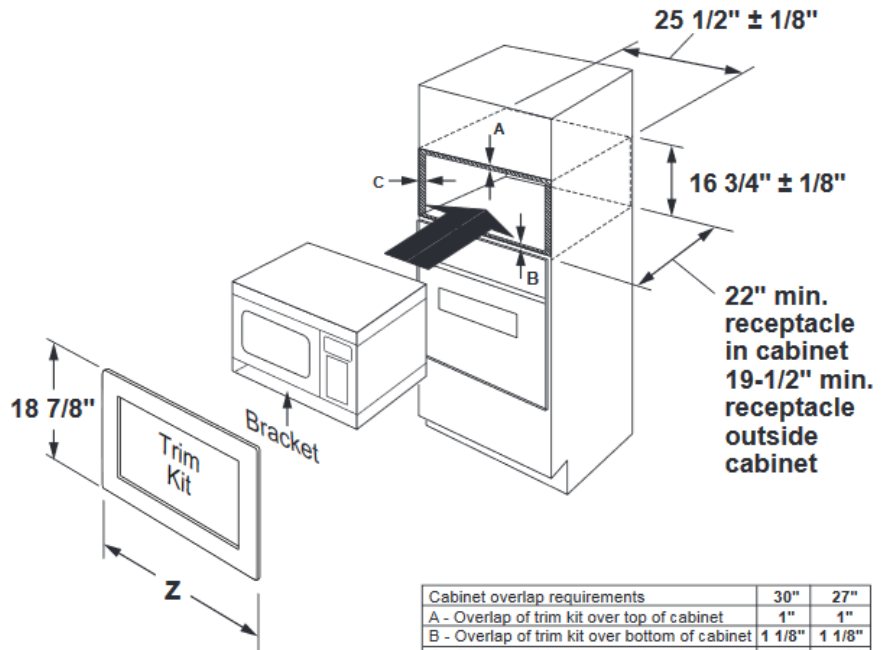

Cabinet overlap requirements	30"	27"
A - Overlap of trim kit over top of cabinet	1"	1"
B - Overlap of trim kit over bottom of cabinet	1 1/8"	1 1/8"
C - Overlap of trim kit over sides of cabinet	2 1/8"	5/8"

Note:
Allow an additional inch of clearance beyond trim frame on all sides

May not fit (width)