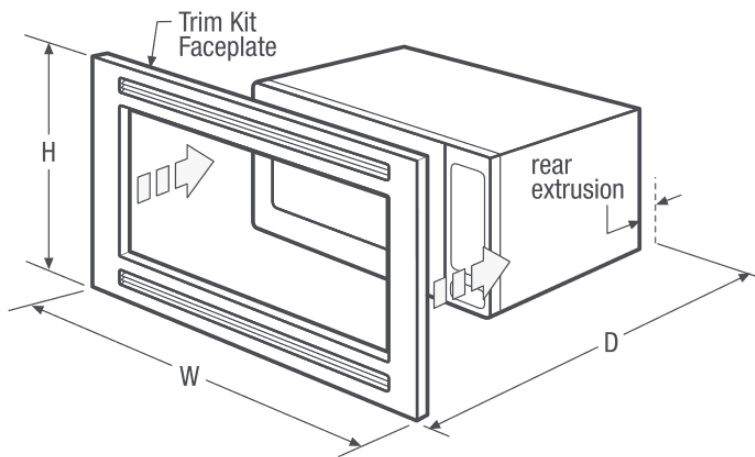

EXTERIOR DIMENSIONS (IN INCHES)	
W x H x D	24 1/8" x 14" x 19 3/4"

Cabinet overlap requirements	30"	27"
A - Overlap of trim kit over top of cabinet	1"	1"
B - Overlap of trim kit over bottom of cabinet	1 1/8"	1 1/8"
C - Overlap of trim kit over sides of cabinet	2 1/8"	5/8"

NOTE: For planning purposes only. Always consult local and national electric codes. Refer to Product Installation Guide for detailed installation instructions on the web at frigidaire.com.

Product Dimensions	
A - Height	13-3/8"
B - Width	24"
C - Depth	19-1/8"
D - Height (Trim Kit Faceplate)	18-1/8"
E - Width (27" Trim Kit Faceplate)	26-15/16"
(30" Trim Kit Faceplate)	29-15/16"