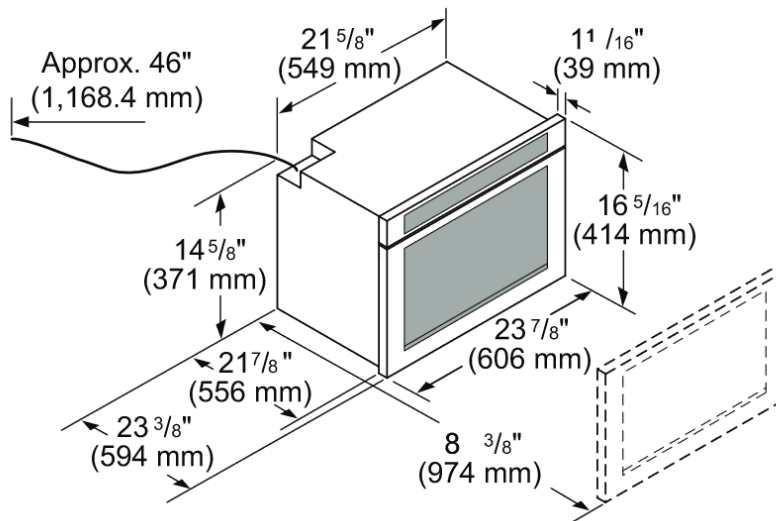

Appliance Dimensions