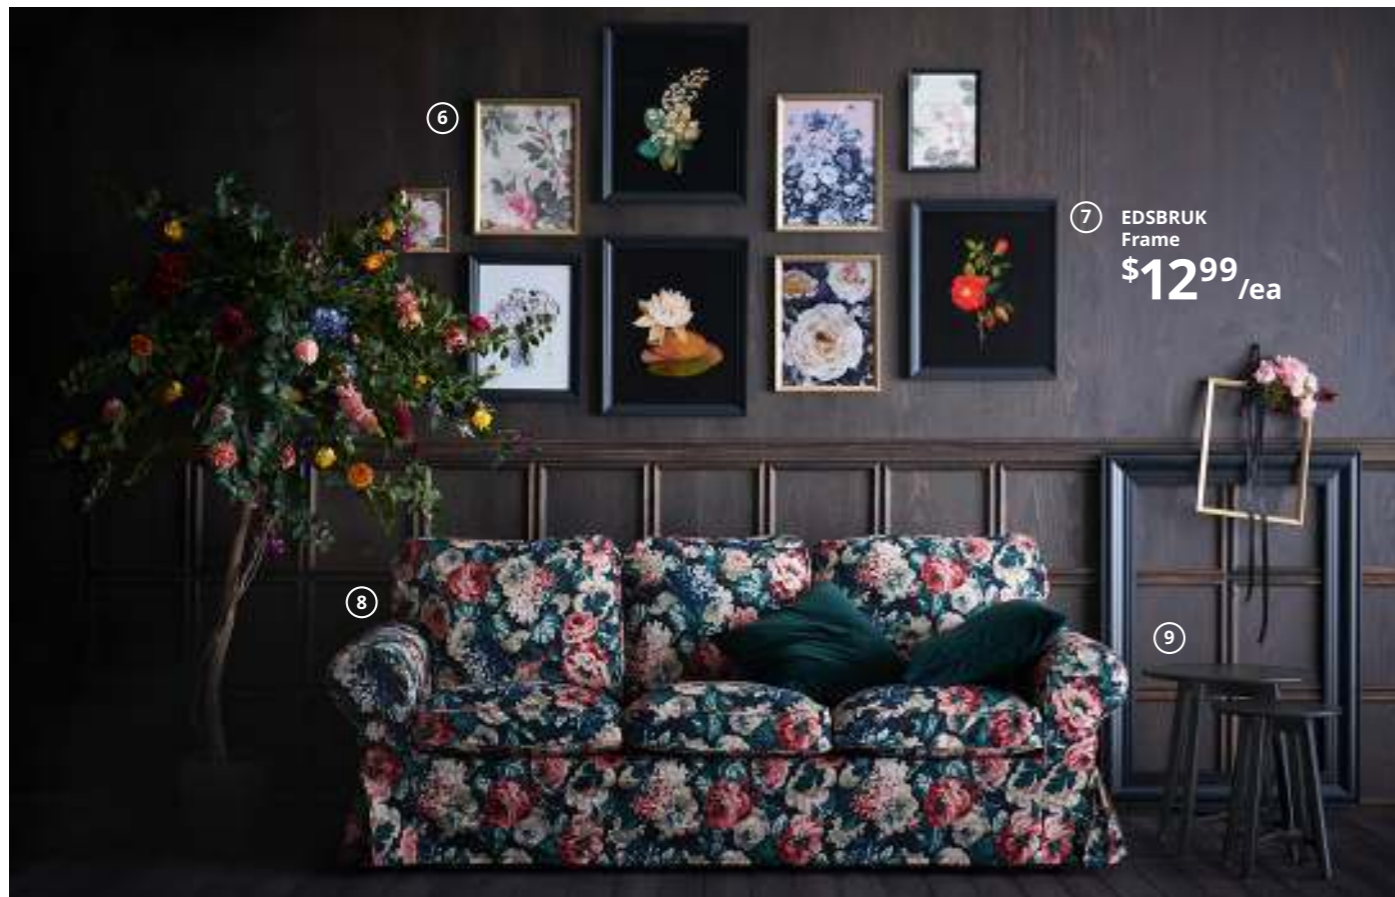

⑥

⑦ **EDSBRUK**
Frame
$12⁹⁹/ea

⑧

⑨

New

⑩ **BJÖRKSTA**
Picture with frame
$49⁹⁹