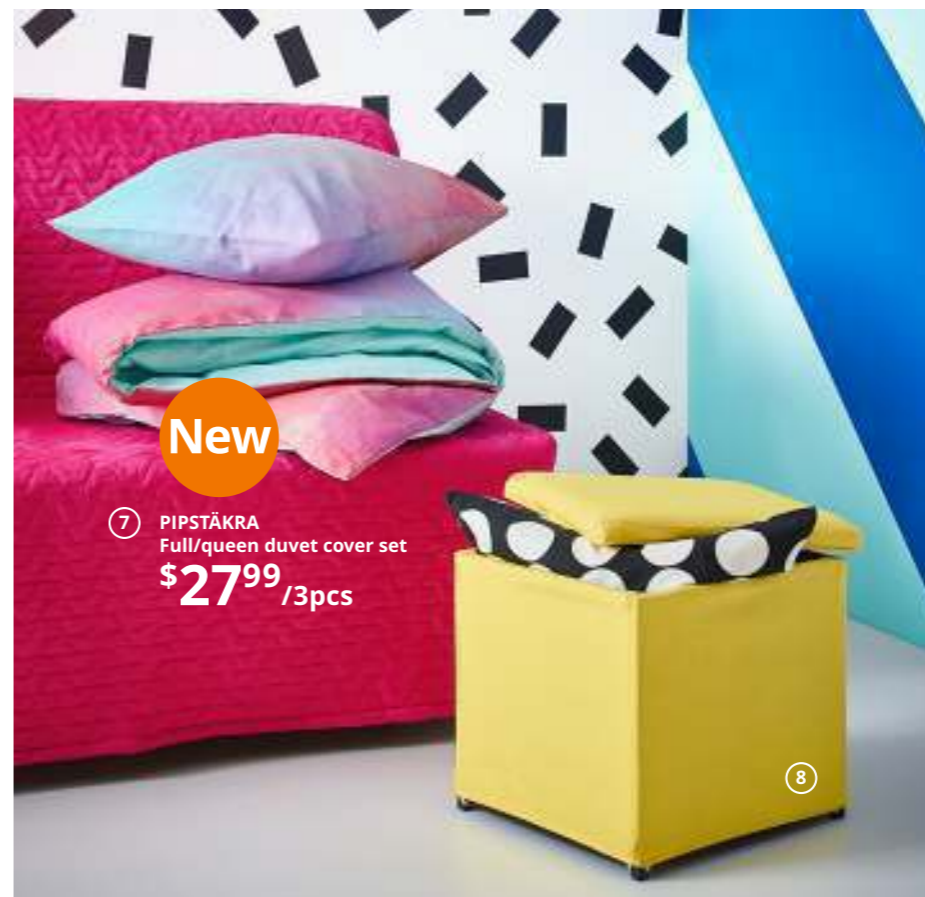

New

⑦ PIPSTÄKRA
Full/queen duvet cover set
$27⁹⁹ /3pcs

⑧

1. 1 LIXHULT Cabinet $25 Powder-coated steel. RA. 13¾×13¾×13¾". 903.286.68
2. 2 LYCKSELE LÖVÁS Sleeper sofa $279 100% polyester removable, washable cover. RA. Bed size W55½×L74". W55½×D39¾×H34½". Vallarum cerise 092.808.88
3. 3 NYHAMN Sleeper sofa with foam mattress $299 100% polyester removable, washable cover. RA. Bed size W55½×L78¾". W78¾×D38¼×H35¾". Skiftebo yellow 492.975.99
4. 4 LACK Side table $14.99 Foil and painted finish. RA. L21½×W21½×H17¾". 601.937.36
5. 5 BURVIK Side table $49.99 Powder-coated steel and birch veneer. RA. Ø15, H17¾". Height including handle 30¾". 803.403.88
6. 6 **New** PELARBOJ LED table lamp $24.99 Plastic. RA. Ø4, H11". 104.230.23
7. 7 **New** PIPSTÄKRA Full/queen duvet cover set $27.99/3pcs Includes full/queen duvet cover and two pillowcases. 100% cotton. 604.389.27
8. 8 BOSNÄS Ottoman with storage $19.99 100% cotton removable, washable cover. RA. 14½×14½×14½". Ransta yellow 802.666.99

RA=Requires Assembly
All textiles shown are imported.