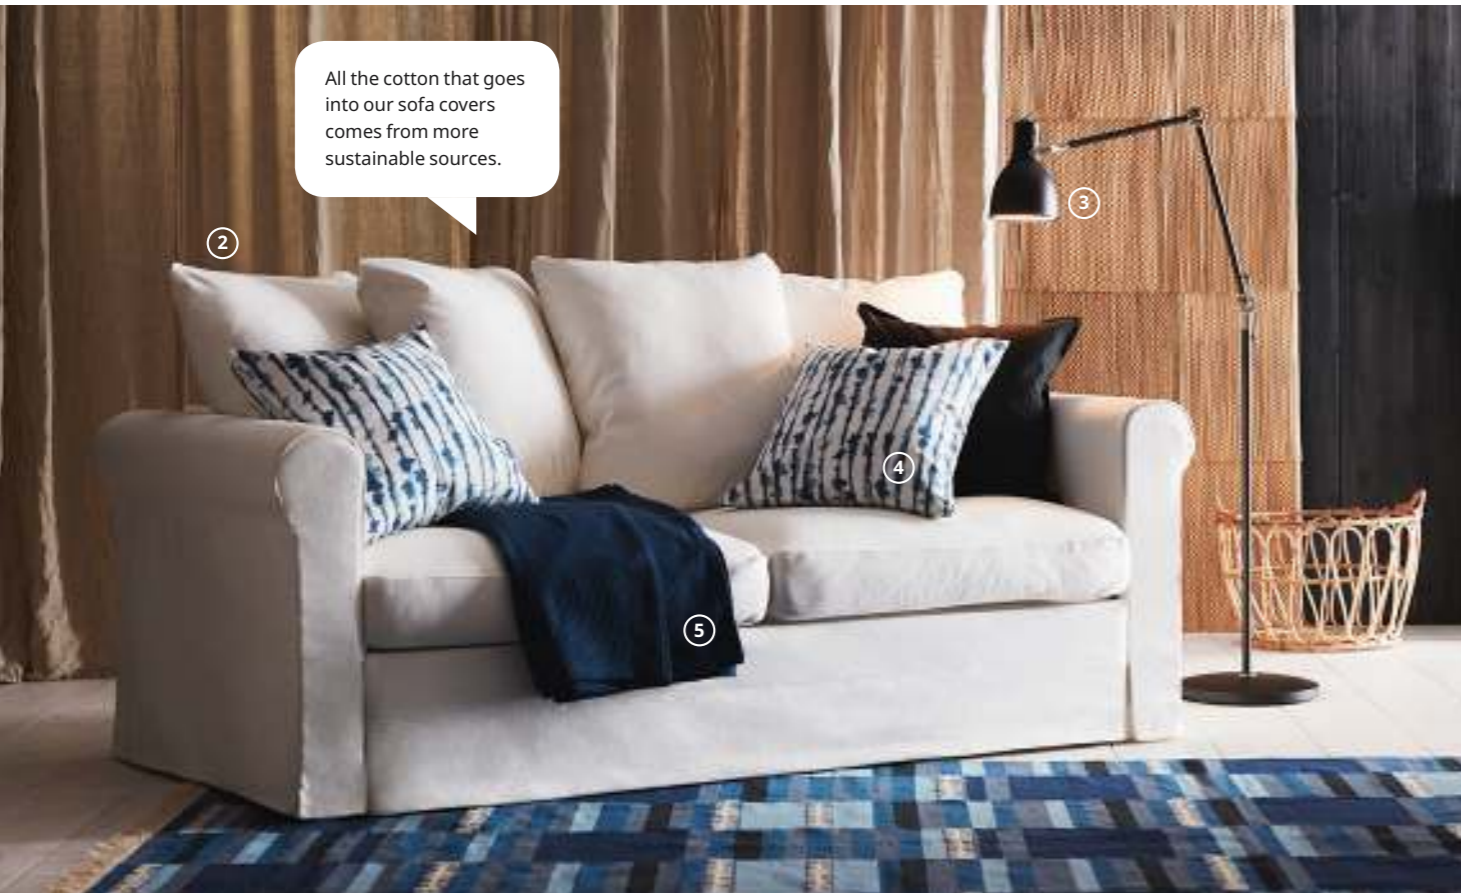

The hidden bedroom

As the sun sets, there's a nighttime transformation happening in living rooms around the world. Welcome to the hidden bedroom, where sleeper sofas combine with other accessories to create a convenient extra sleeping space. Here's a few tips to help make your room snug and keep it from getting in the way during the day.

Have it both ways! Move this serving cart into prime position when it's lounge time, then simply roll it away when you need space to unfold your bed.

Just as comfy, day or night – scan for info on our sleeper sofa range.

Blackout blinds make sleeping a snap and roll away neatly in the daytime.