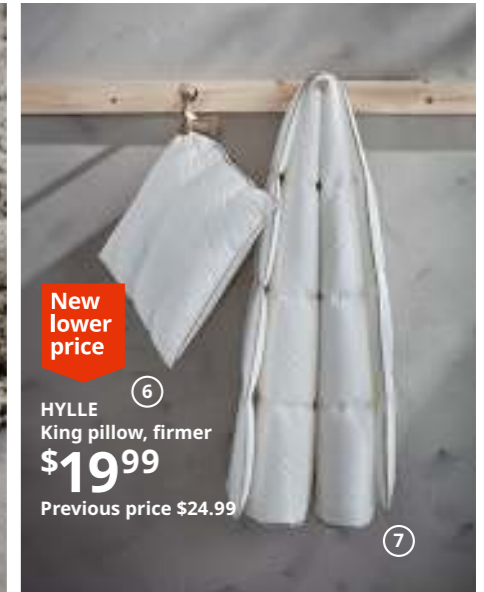

5 VINDUM Rug, high pile \$99

New lower price

6 HYLLE King pillow, firmer \$19.99 *Previous price \$24.99*

3 BJÖRKSNÄS King bed frame

\$549

9 FYRTUR Motorized blackout roller blind \$159

Fun fact: your window treatment can block out light and even help with damping sound. Add a big, fluffy rug for even greater effect.