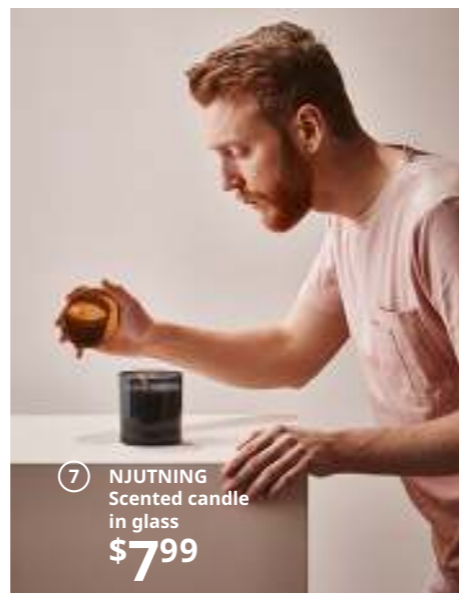

RA=Requires Assembly

\*Includes 10-year limited warranty. See page 279 for details.

**New**  
⑤ **BERGPALM**  
Full/queen duvet  
cover set  
**\$29.99**/3pcs

③ **SNOFSA**  
Table clock  
**\$12.99**

④ **KÄMPIG**  
3-arm swivel  
hook  
**\$12.99**