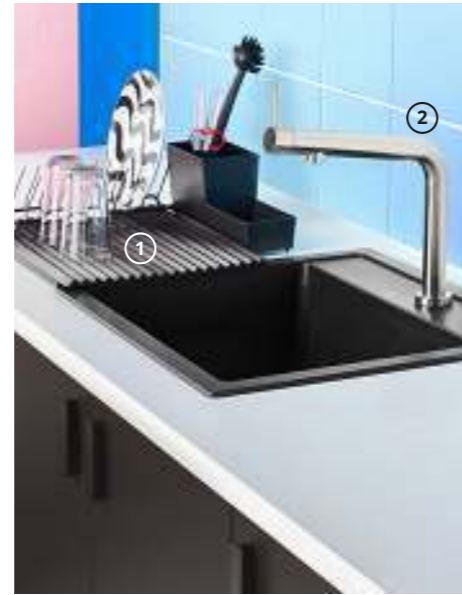

The subtly sustainable kitchen

We're always looking for new ways to make our products more sustainable – even if it isn't always visible at first glance. By experimenting with new materials and adding extra features that save water and energy, we've made it easy to do good for the planet from the comfort of your kitchen.

All our faucets come with water saving features, which is good for the planet (and means less money down the drain).

Recycled wood. Recycled PET bottles. This cabinet front's materials aren't quite new, but it's still the perfect fit for any modern kitchen.