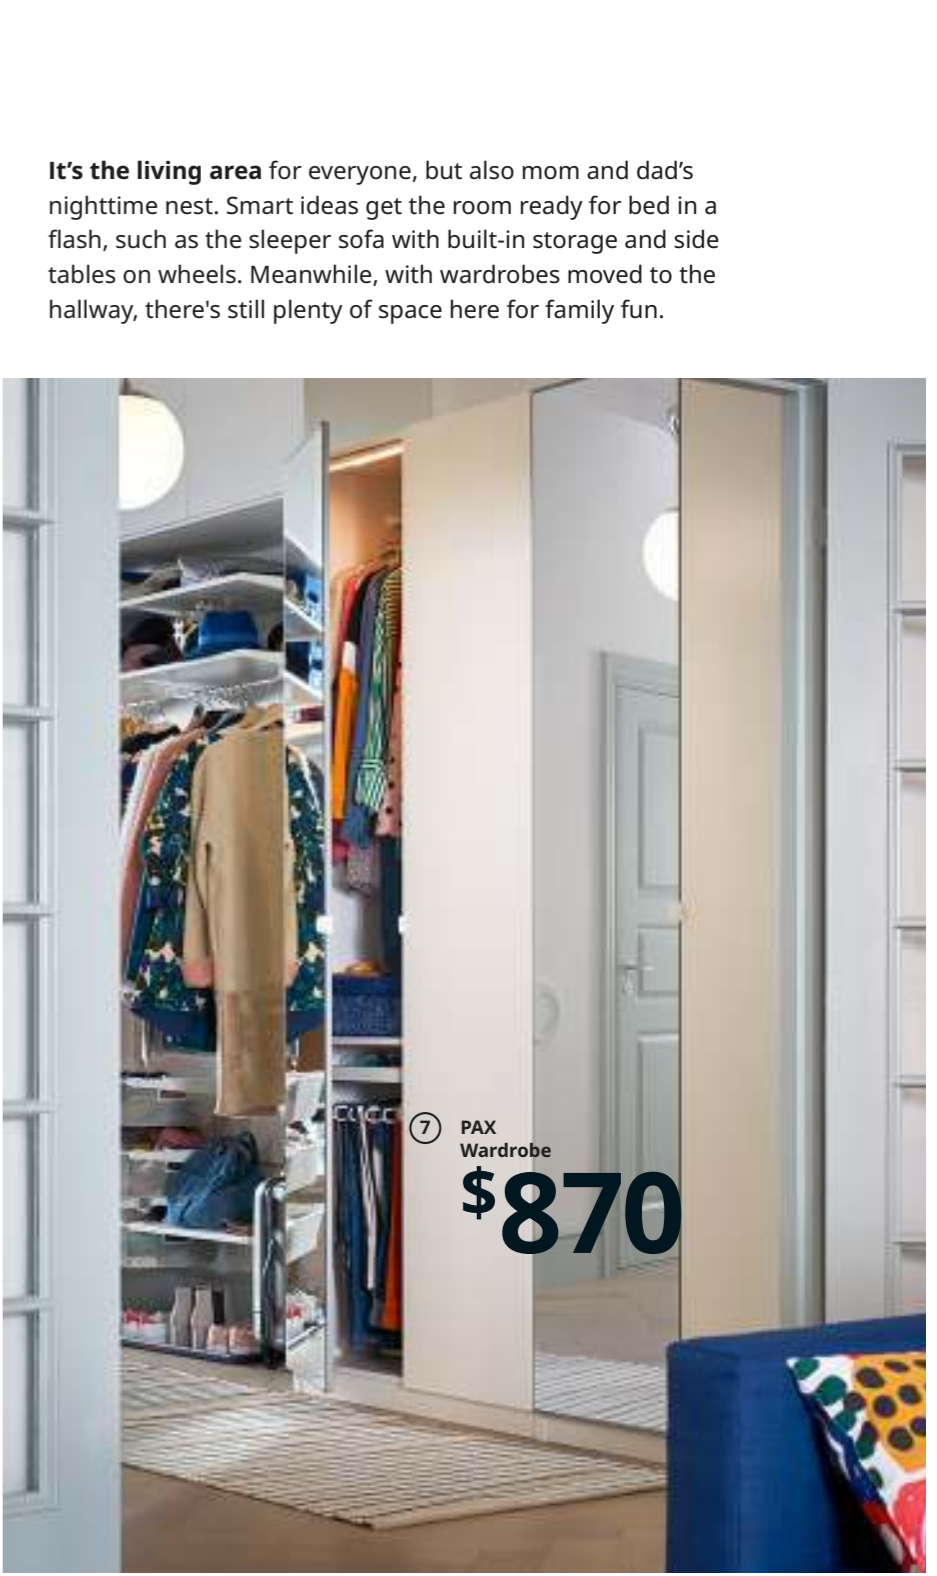

⑥ CIRKUSTÅLT Children's tent \$19<sup>99</sup>

⑦ PAX Wardrobe \$870

It's the living area for everyone, but also mom and dad's nighttime nest. Smart ideas get the room ready for bed in a flash, such as the sleeper sofa with built-in storage and side tables on wheels. Meanwhile, with wardrobes moved to the hallway, there's still plenty of space here for family fun.