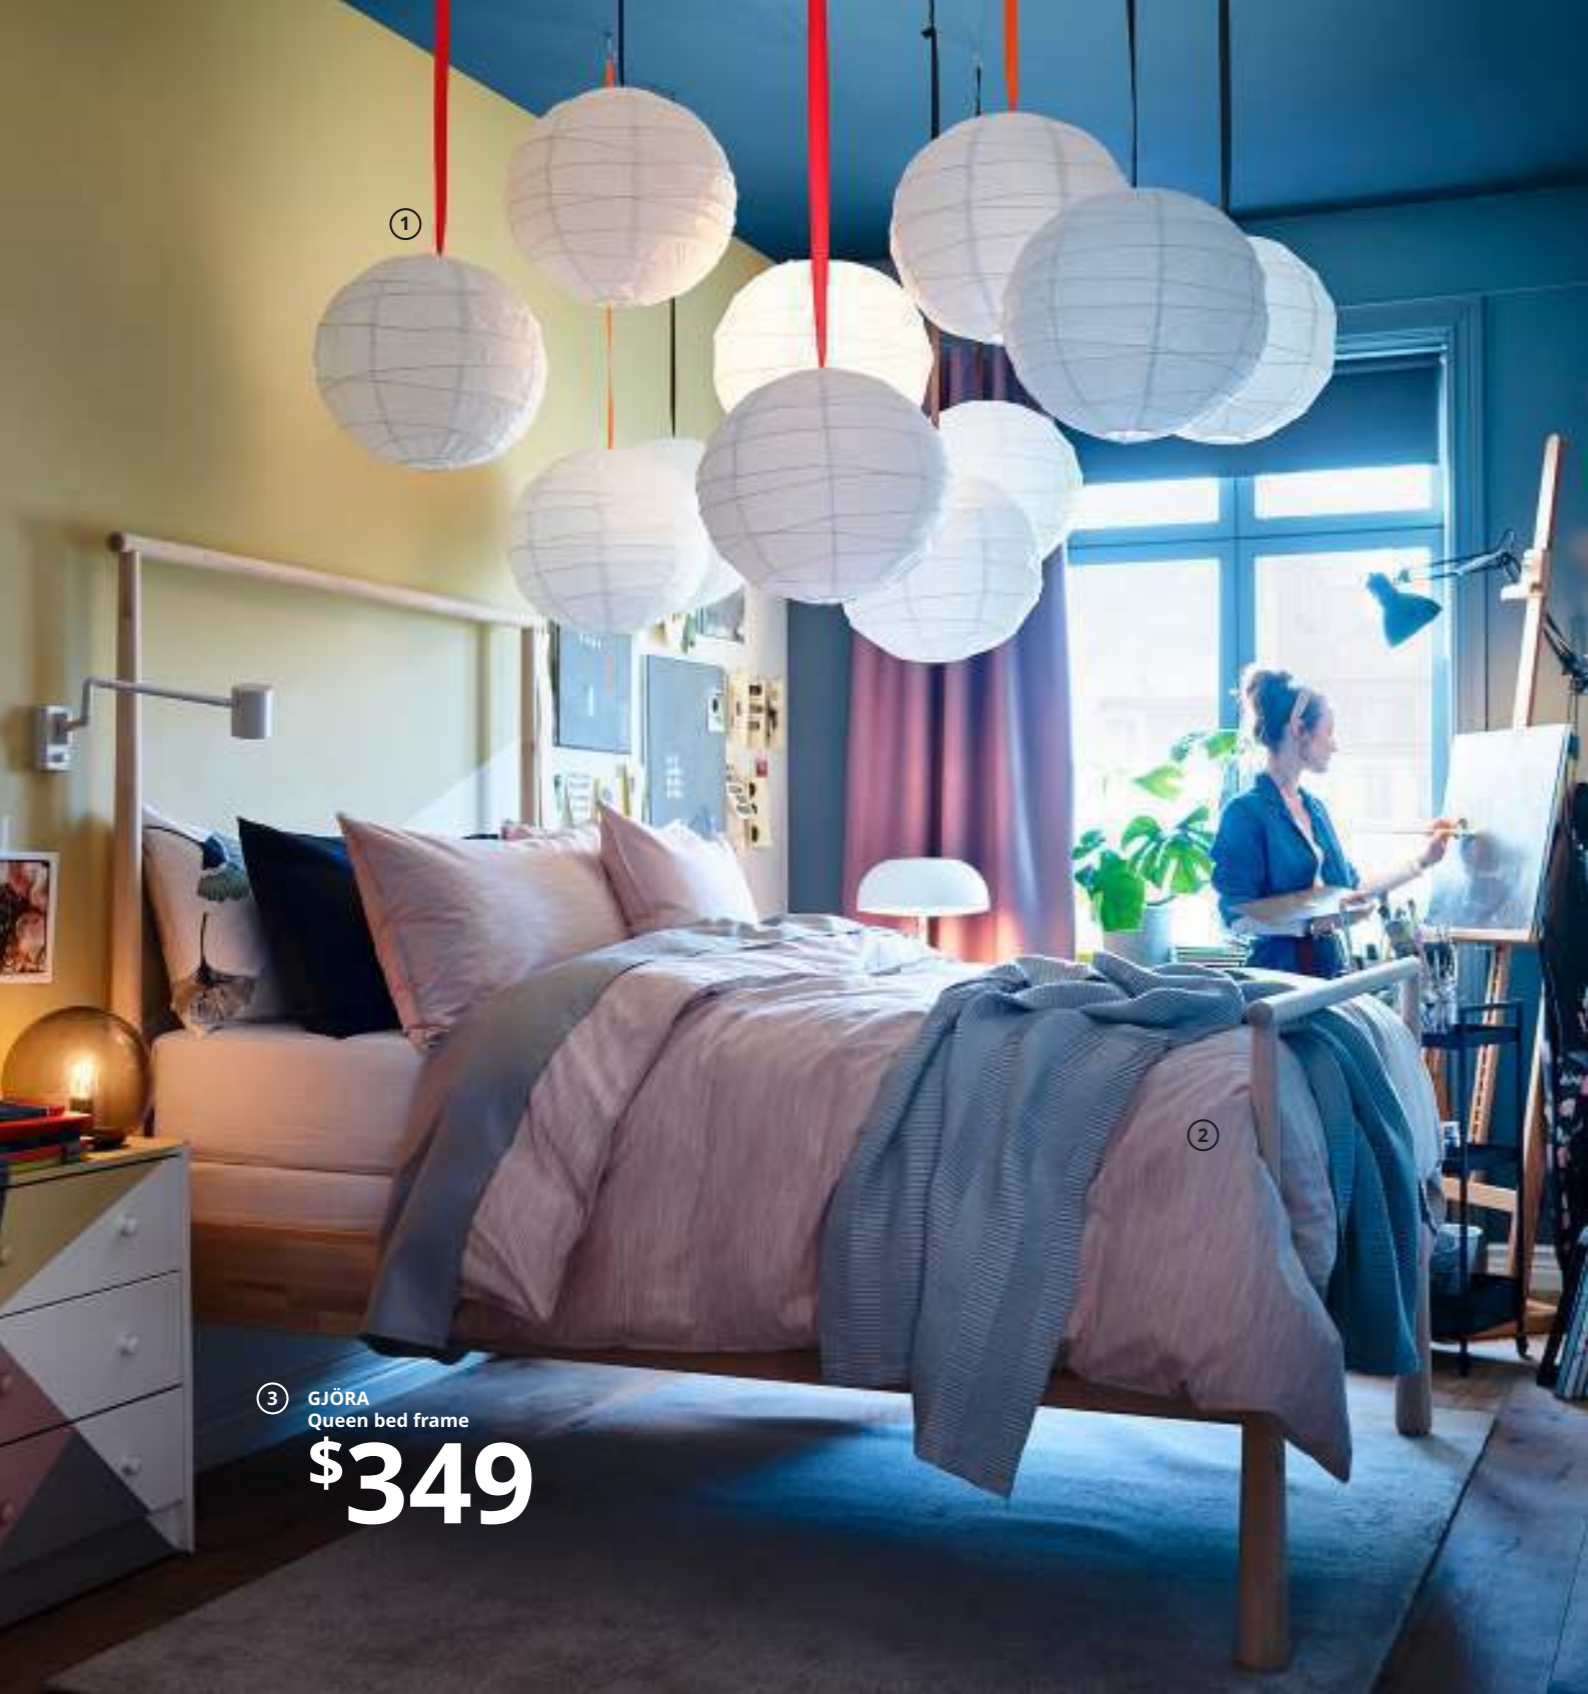

**Basics? Boring? No way!** Going bold with black and white packs in loads of personality and is easy to switch up later on. Combining a variety of storage solutions – like that bed with built-in drawers – is another easy win, especially when you have more stuff than space.

New

⑥ SKUGGBRÄCKA Full/queen duvet cover set \$24<sup>99</sup> /3pcs

⑦ BRIMNES Queen bed frame with storage and headboard \$399

①

③ **GJÖRA**  
Queen bed frame  
**\$349**

②

④

⑤ **NOLMYRA**  
Chair  
**\$39<sup>99</sup>**