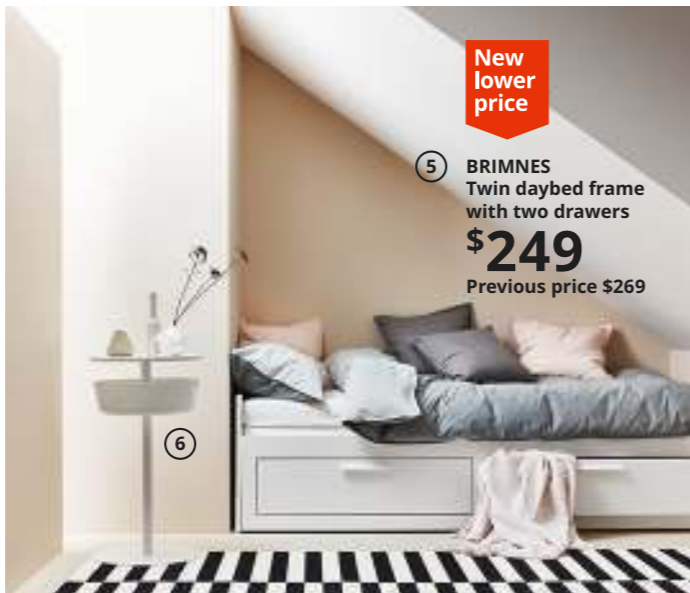

New lower price

⑤ **BRIMNES**
Twin daybed frame
with two drawers
$249
Previous price $269

⑦