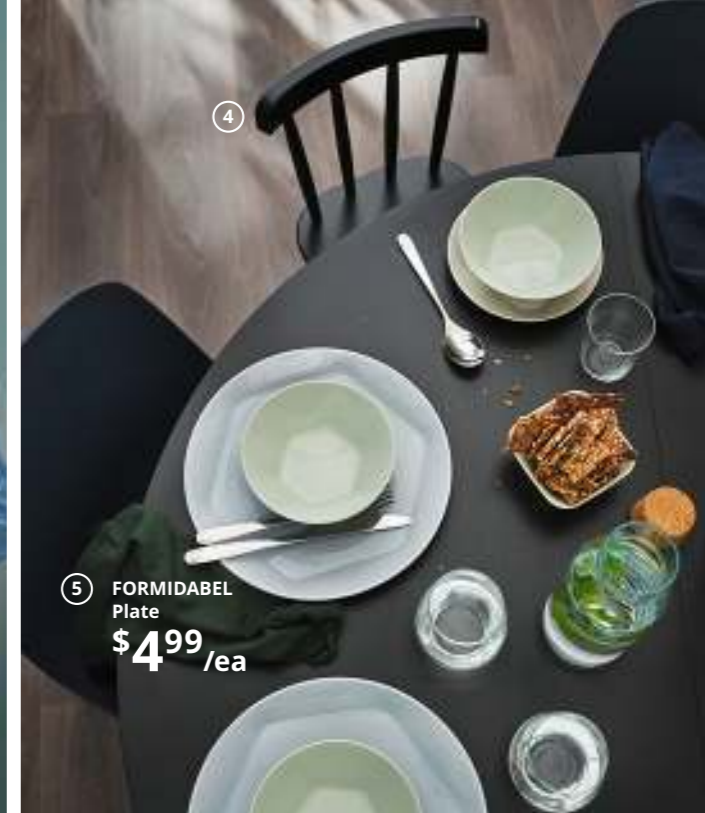

④

⑤ FORMIDABEL
Plate
$4⁹⁹/ea