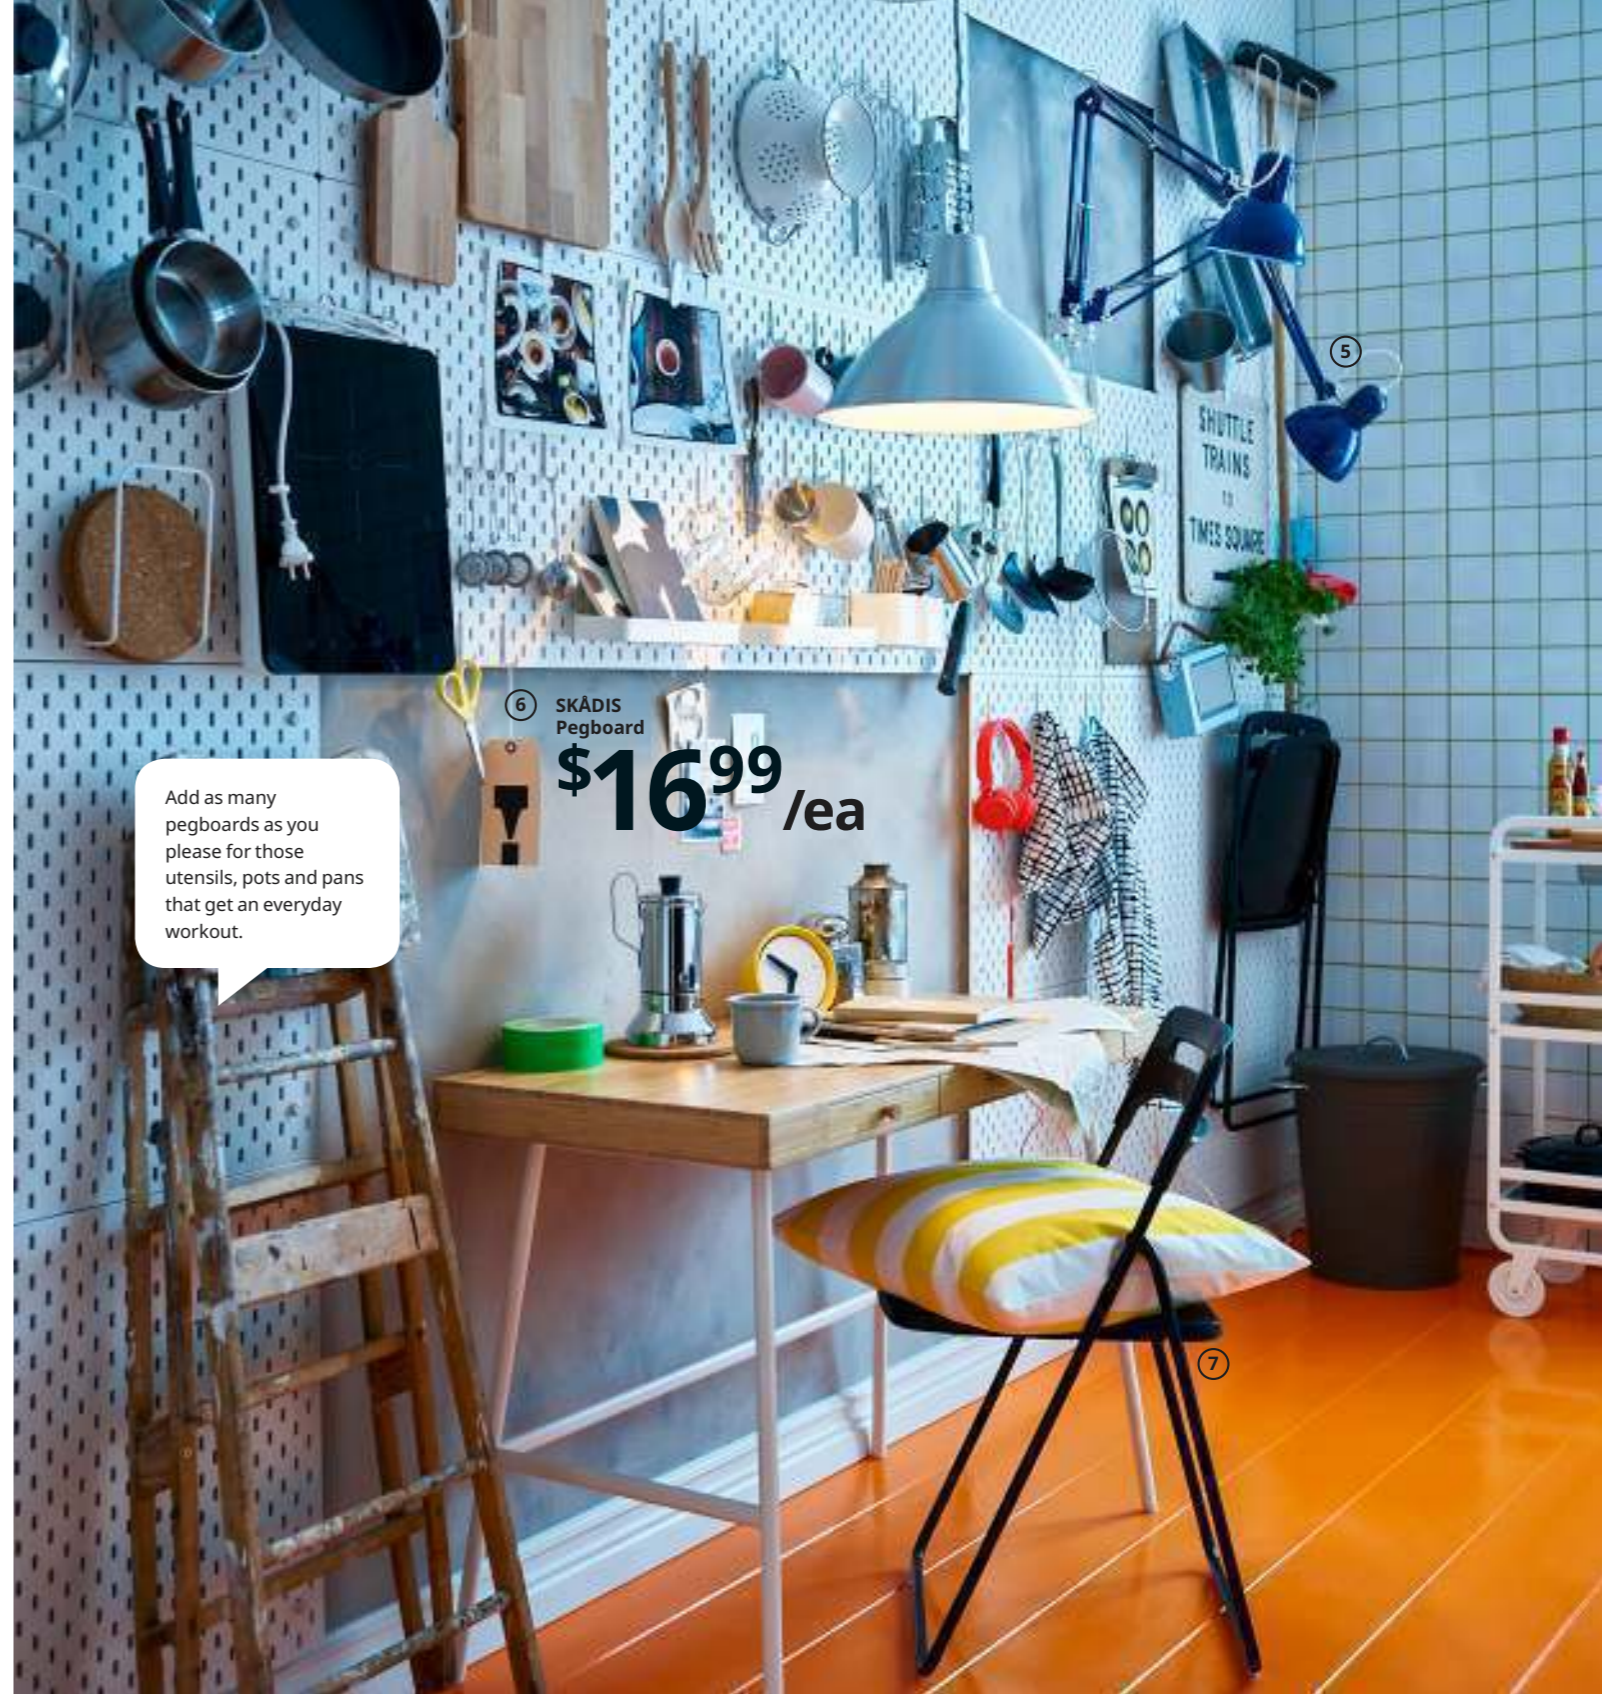

What's included in the price, see page 281.

$1062

For appliances add **$4145**
Cabinet installation for this kitchen starting at **$450**

Request an installation price quote after your plan is completed. See IKEA co-worker for details.

For more information or additional services, see page 278.

- 2 **FLITIGHET** Dinnerware set $19.99/18pcs Includes six of each: Plate (Ø10"), side plate (Ø8") and bowl (Ø6", H2"). Dishwasher and microwave safe. Color-glazed stoneware. 503.339.21
- 3 **IKEA 365+** Glasses $5.99/6pk Suitable for hot drinks. Dishwasher safe. Heat-resistant glass. H5". 10 oz. 702.783.58
- 4 **ANNONS** Cookware set $12.99/5pcs Includes: Saucepan 0.9 qt, saucepan with lid 1.7 qt and pot with lid 2.8 qt. Suitable for all cooktops including induction. Dishwasher safe. Stainless steel, glass and plastic. RA. 902.074.02
- 5 **TERTIAL** Work lamp $9.99/ea Powder-coated steel. RA. Shade Ø7". 004.472.13 In compliance with California Title 20 regulations, lighting prices and features may vary in the state of California. Please see your local IKEA store for details.
- 6 **SKÅDIS** Pegboard $16.99/ea Painted finish. RA. W30×H22". 103.216.18 **SKÅDIS** accessories sold separately.
- 7 **NISSE** Folding chair $15/ea Powder-coated steel and polypropylene plastic. W17¾×D18½×H29¾". 301.150.66

RA=Requires Assembly

78 Friends forever, family for now