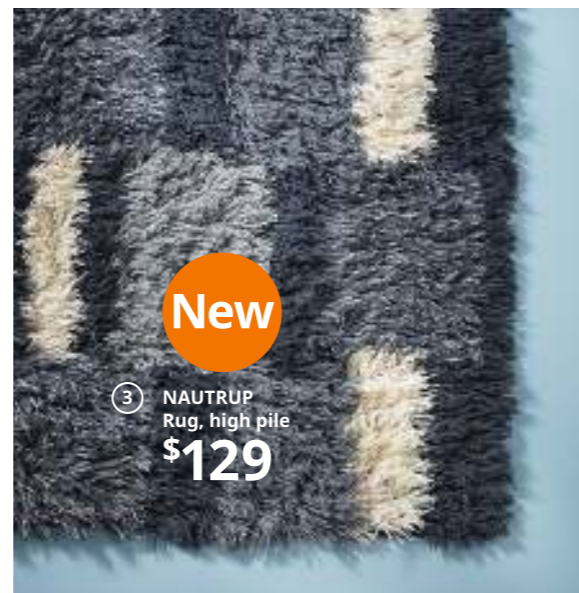

New

③ NAUTRUP Rug, high pile $129