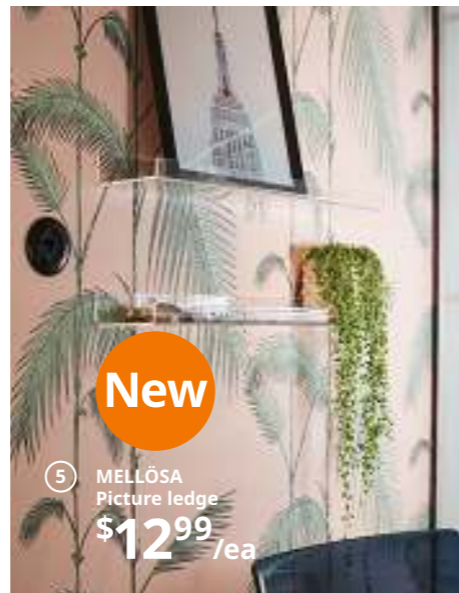

RA=Requires Assembly

③ ARKELSTORP Desk  
\$199

Let your style make a statement with tray inserts and other organizers, designed to fit PAX wardrobes perfectly.

④

New

⑤ MELLÖSA Picture ledge  
\$12<sup>99</sup>/ea