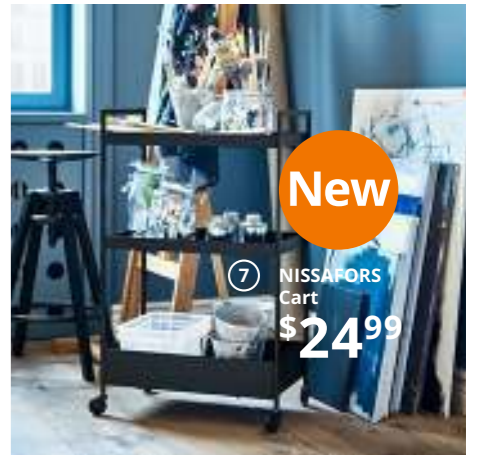

New

⑦ **NISSAFORS**
Cart
$24⁹⁹

1. 1 **REGOLIT** Pendant lamp shade $4.99/ea Cord set sold separately. Rice paper. RA. Ø17¾". 701.034.10
2. 2 **SKOGSALM** Full/queen duvet cover set $39.99/3pcs Includes full/queen duvet cover and two pillowcases. 100% cotton. Imported. 904.233.21
3. 3 **GJÖRA** Queen bed frame $349 Includes LURÖY slatted bed base. Mattress and mattress base sold separately. Solid birch. RA. Birch/Luröy 691.299.96
4. 4 **MARJUN** Pair of room darkening curtains $49.99 100% polyester. Imported. W57×L98" each panel. 404.234.08
5. 5 **NOLMYRA** Chair $39.99 Clear lacquered birch veneer and polyester. Imported. RA. W25¼×D29½×H29½". 102.335.32
6. 6 **RAST** 3-drawer chest* $39.99/ea Shown painted. Untreated solid pine. RA. W24¾×D11¼×H27½". 753.057.09
7. 7 **New NISSAFORS** Cart $24.99 Can be used in high humidity areas. Powder-coated steel. RA. L19¾×W11¾×H32¾". 203.997.77
8. 8 **NISSDAL** Mirror $29.99 Mirrored glass and foil finish. RA. W15¾×H59". 303.203.16
9. 9 **MACKAPÄR** Coat rack with shoe storage unit* $59.99/ea Powder-coated steel. RA. W30¾×D12¾×H76". 303.347.52

*Secure It! Prevent tip-over injury. Furniture with included restraints must be secured to the wall according to the assembly instructions.

RA=Requires Assembly

Friends forever, family for now 83