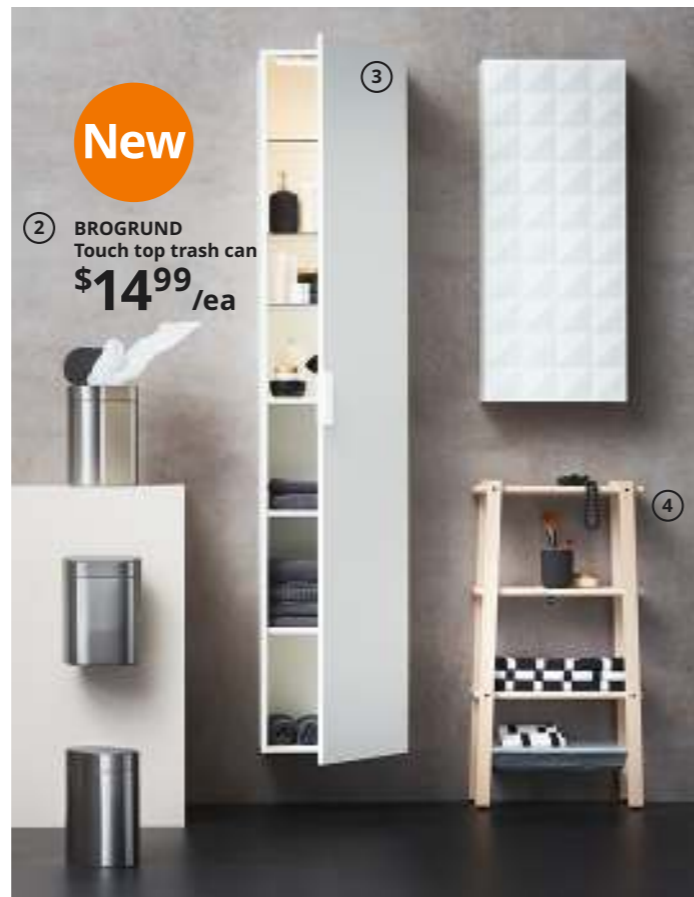

RA=Requires Assembly

Bathroom

Your bathroom's an important part of your wake-up routine, but it doesn't have to only be practical – why not give it some pampering too? Think sleek storage, plush towels and accessories to start every day with style and wellbeing.

New
2 **BROGRUND**
Touch top trash can
$14⁹⁹/ea

5

6 **VALLAMOSSE**
Riser rail with hand shower/outlet
$24⁹⁹

7 **GODMORGON/BRÄVIKEN**
Cabinet with sink

$499

8