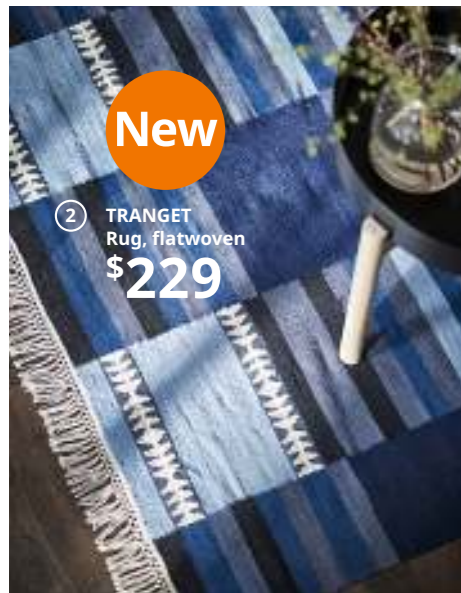

RÖNNINGE  
Chair  
\$89/ea

New

① UPPVAKTA  
Plant pot  
\$5.99

The place to catch up on work, catch up with a friend or catch up on playtime: here's proof that a small and hard-working living room can still be soft and welcoming. There's no shortage of spots to get cozy here, and thanks to the sleeper sofa, there's even room for grandparent sleepovers.