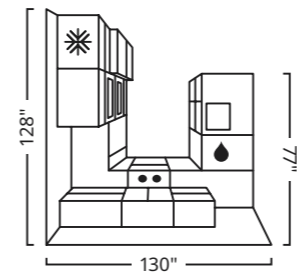

Sound meets light: a high-quality speaker with space-saving smartness.

⑤

New

⑥ SYMFONISK Table lamp with WiFi speaker  
\$179\*

① SEKTION/KUNGSBACKA  
Kitchen  
**\$6603**

1 SEKTION Kitchen with KUNGSBACKA anthracite doors, drawer fronts and MAXIMERA soft-closing drawers \$6603 SEKTION cabinet frames in white melamine foil. KUNGSBACKA doors/drawer fronts in foil and recycled foil finish. MAXIMERA drawers in powder-coated steel and melamine foil. Includes 25-year limited warranty. See page 279 for details. RA. Shown with BJÄRRED handles in stainless steel/black leather and BARKABODA walnut countertop. What's included in the price, see page 281.