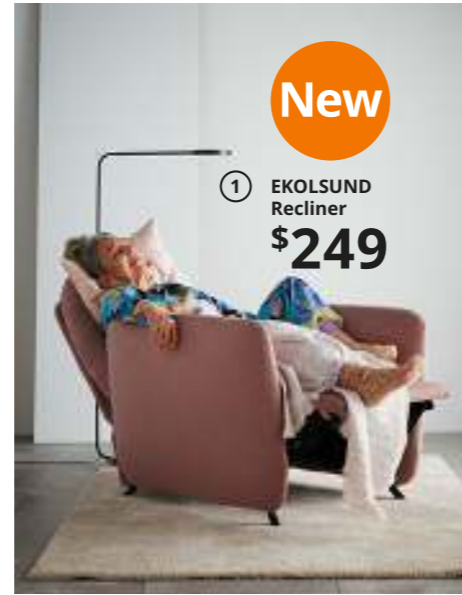

What's your sitting style?

Slouchy or stretched out? Reclining or rocking? Everyone's got their favorite way to sit and we've got a chair that matches each one. No more compromises – just comfy feelings!