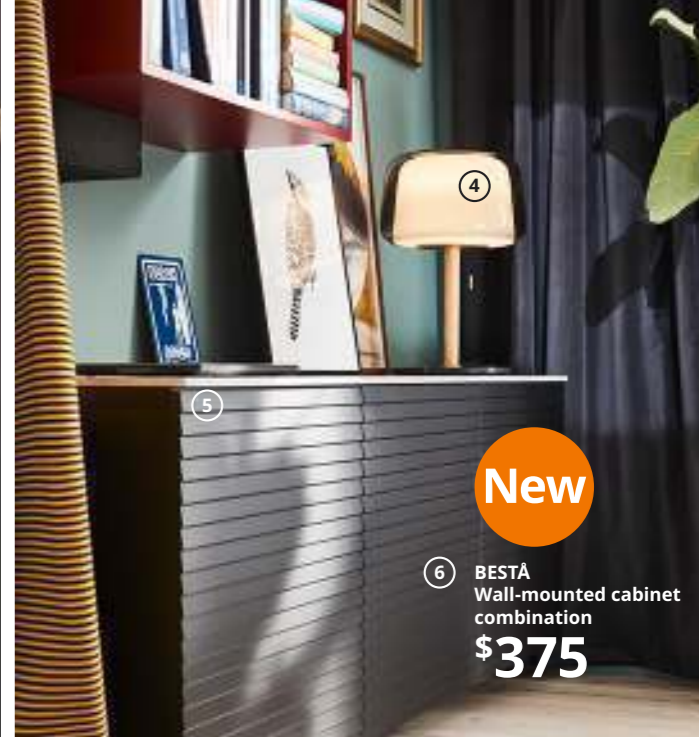

RA=Requires Assembly

SYMFONISK speakers: sleek, wall-mountable design that blends into any space. See for yourself!

① BRIMNES Glass-door cabinet \$139/ea

③ LISTERBY Coffee table \$179

②

④

⑤

**New**  
⑥ BESTÅ Wall-mounted cabinet combination \$375

- 1 **BRIMNES** Glass-door cabinet\* \$139/ea Foil finish and tempered glass. RA. W31½×D13¾×H74¾". Black 104.098.71
- 2 **LANDSKRONA** Sofa \$599 Includes 10-year limited warranty. See p. 279 for details. 100% polyester cover. Imported. RA. W80¾×D35×H30¾". Gunnared dark gray/metal 992.703.09
- 3 **LISTERBY** Coffee table \$179 Tinted, clear lacquered ash veneer. RA. L55½×W23¾×H17¾". Brown 004.090.51
- 4 **EVEDAL** Table lamp \$149 Light bulb sold separately. Marble, solid oak and glass. RA. H20". 104.057.45 In compliance with California Title 20 regulations, lighting prices and features may vary in the state of California. Please see your local IKEA store for details.
- 5 **BESTÅ** Top panel \$40 Foil finish. RA. W70¾×D16½". Thickness ¾". Concrete effect/light gray 204.436.24
- 6 **New BESTÅ** Wall-mounted cabinet combination\* \$375 Foil finish. RA. W70¾×D16½×H25¼". Black-brown/Stockviken anthracite 393.017.14