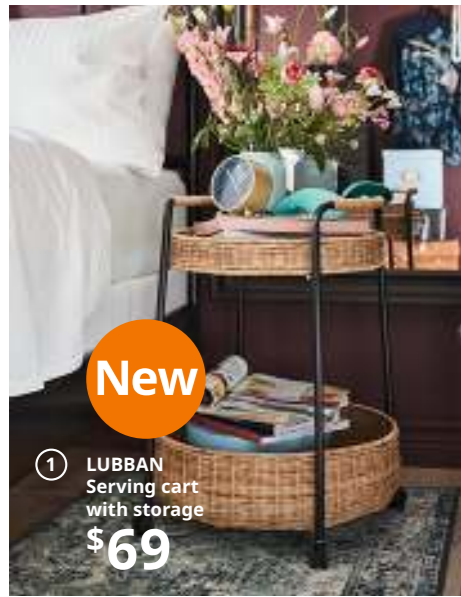

New

1 **LUBBAN**
Serving cart
with storage
$69