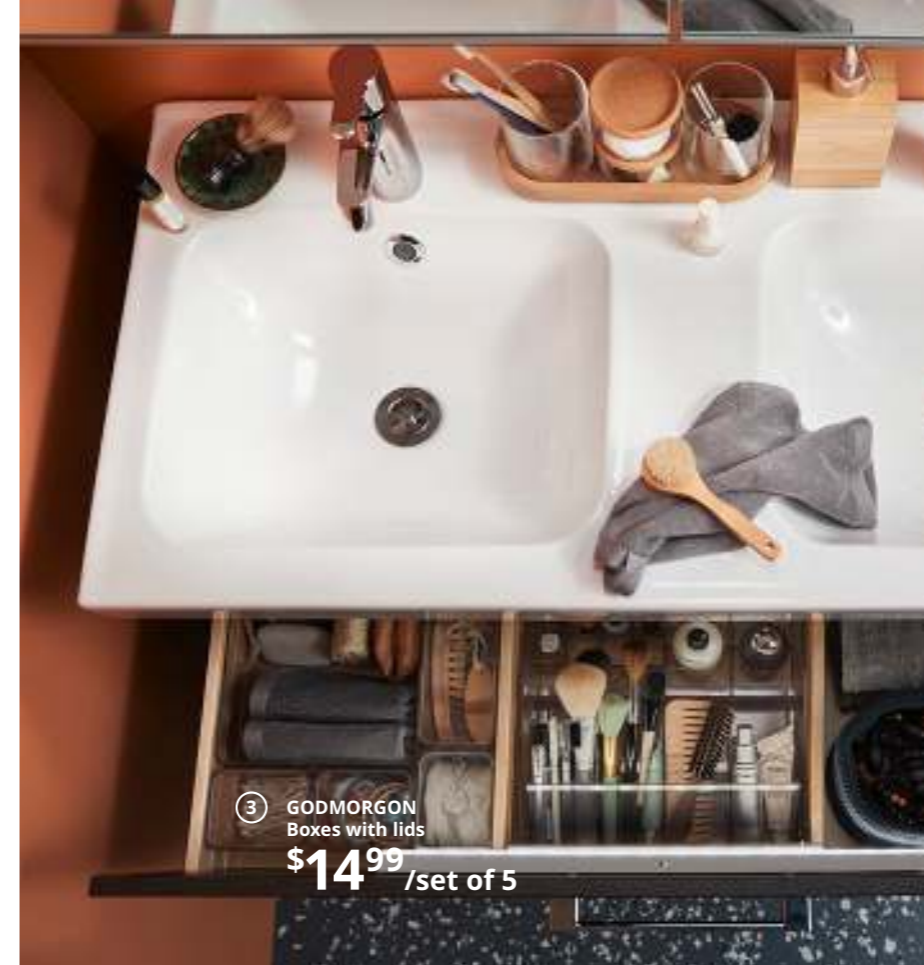

④

③ **GODMORGON**
Boxes with lids
$14⁹⁹ /set of 5