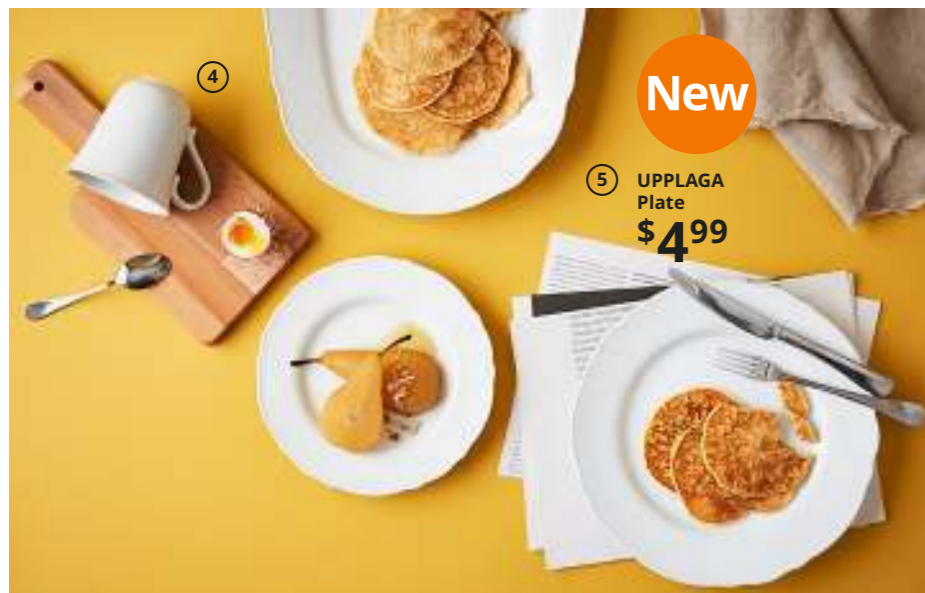

4

New

5 UPPLAGA
Plate
$4.99