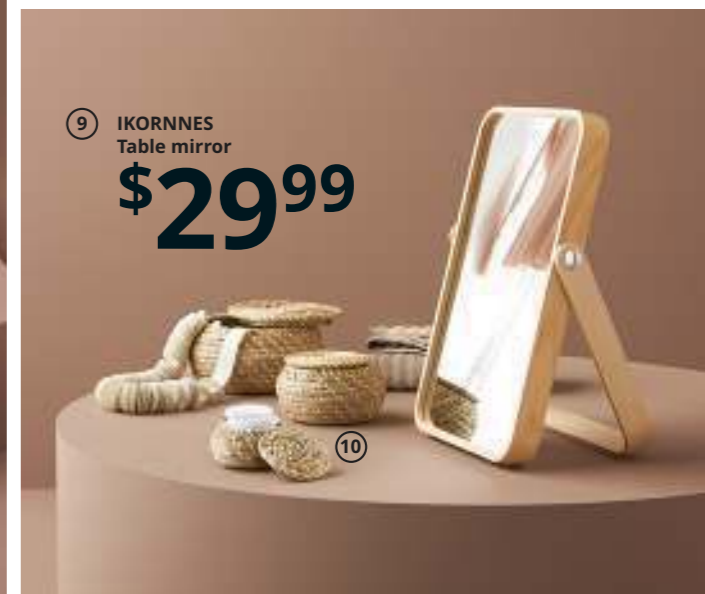

9

IKORNNES
Table mirror
$29⁹⁹

10