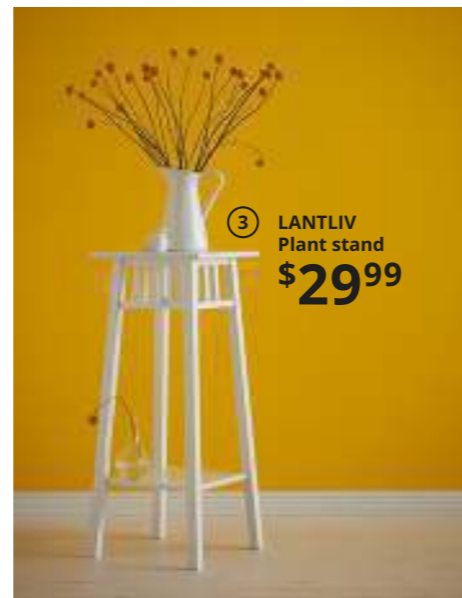

③ **LANTLIV**
Plant stand
$29⁹⁹