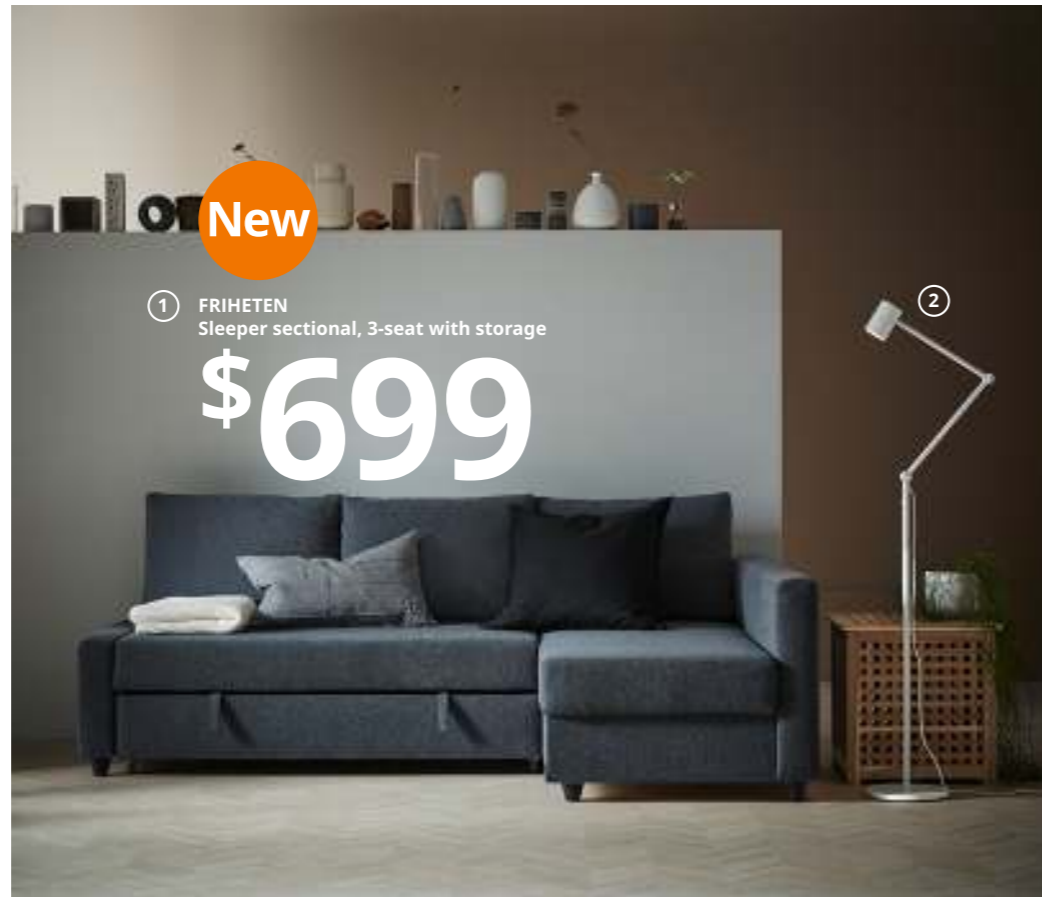

**New**  
2 **BERGSHULT/PERSHULT**  
Wall shelf combination  
\$80<sup>97</sup>

6 **BILLY**  
Bookcase  
\$59/ea

7 **VIMLE**  
Sectional, 4-seat corner with open end  
\$1089

Need help getting your sofa home? Scan here for details on our delivery service.