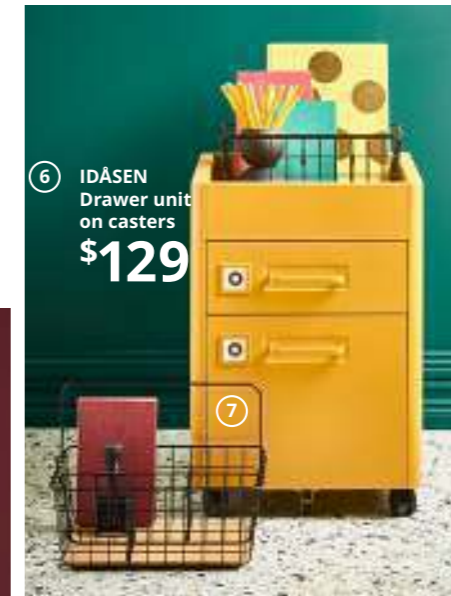

Swiftly swap between sitting and standing with this desk's push-button height adjustment and app control.

IDÅSEN Drawer unit on casters \$129

This rollable cabinet is easy to move where you need it, and its soft-close drawers make it a pleasure to use.