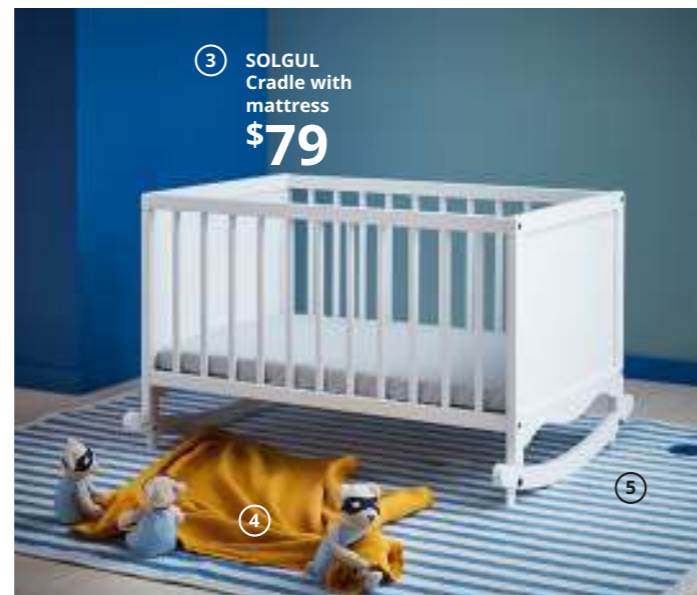

③ **SOLGUL**
Cradle with
mattress
$79
④
⑤