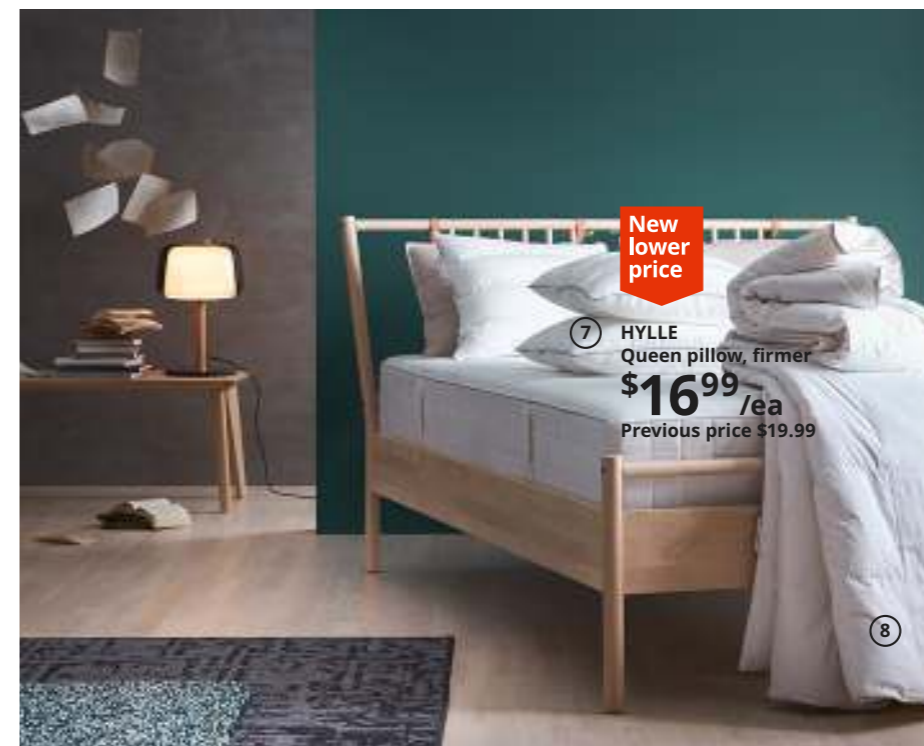

⑥ MAUSUND
Queen natural latex
mattress, medium firm
$899

New
lower
price

⑦ HYLLE
Queen pillow, firmer
$16⁹⁹ /ea
Previous price $19.99

1. 1 **ROSENSTJÄRNA** Queen pillow, firmer $12.99/ea A firm, easy-care pillow in cotton with a hollow fiber filling from recycled sources. Polyester fiber filling. Imported. 803.772.87
2. 2 **KUNGSMYNTA** Pillow protector $12.99 Lyocell fibers absorb moisture for a comfortable and dry sleep. Lyocell/cotton fabric. Lyocell/polyester filling. Imported. W36xL20". 902.555.82
3. 3 **KUNGSMYNTA** Queen mattress protector $34.99 Lyocell/cotton fabric. Lyocell/polyester filling. Imported. 402.555.65
4. 4 **HESSTUN** Queen eurotop mattress, medium firm $499 Imported. 12% thick. 103.074.34
5. 5 **RÖDTOPPA** Full/queen comforter, warmer $59.99 *Previous price $69.99* Lyocell and polyester filling. Imported. 602.715.45
6. 6 **MAUSUND** Queen natural latex mattress, medium firm $899 Imported. 7% thick. 903.860.93
7. 7 **HYLLE** Queen pillow, firmer $16.99/ea *Previous price $19.99* Polyester fiber filling. Imported. 402.827.38
8. 8 **KÄLLKRASSE** Full/queen comforter, warmer $169 Down and feather filling. Imported. 904.208.22