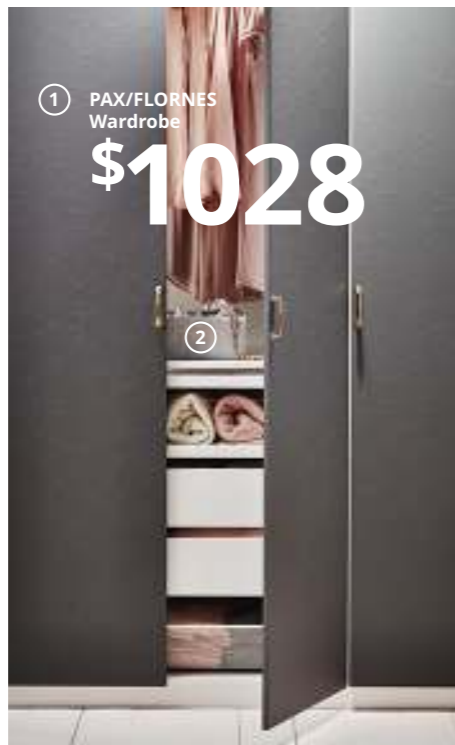

① PAX/FLORNES
Wardrobe
$1028

1 **PAX** Wardrobe* $1027.98 Foil finish. RA. W59×D23¾×H93½". White/FLORNES dark gray 992.764.91 Handles and lighting are sold separately. Secure It! Prevent tip-over injury. Furniture with included restraints must be secured to the wall according to the assembly instructions.

Doors and frames $620
Interior organizers $408
Total wardrobe price

$1028

For available services see page 278.

2 **KOMPLEMENT** Boxes* $12.99/2pk 100% polyester. Imported. RA. W9¾×D10½×H4¾". 404.057.77

3 **SNOFSA** Table clock $12.99 Requires 1-AA battery, sold separately. Powder-coated steel and glass. Ø4¼, D2¼". 203.578.76

4 **KÄMPIG** 3-arm swivel hook $12.99 Aluminum. H8¾". 403.622.64

5 **New BERGPALM** Full/queen duvet cover set $29.99/3pcs Includes full/queen duvet cover and two pillowcases. 100% cotton. Imported. 004.232.12

6 **INGABRITTA** Throw $24.99 Acrylic and cotton. Imported. W51×L67". 703.740.67

7 **NJUTNING** Scented candle in glass $7.99 Glass/stainless steel/scented paraffin/vegetable wax. H4". Blossoming bergamot/gray 903.505.36 Remember! Never leave a burning candle unattended.

RA=Requires Assembly

*Includes 10-year limited warranty. See page 279 for details.