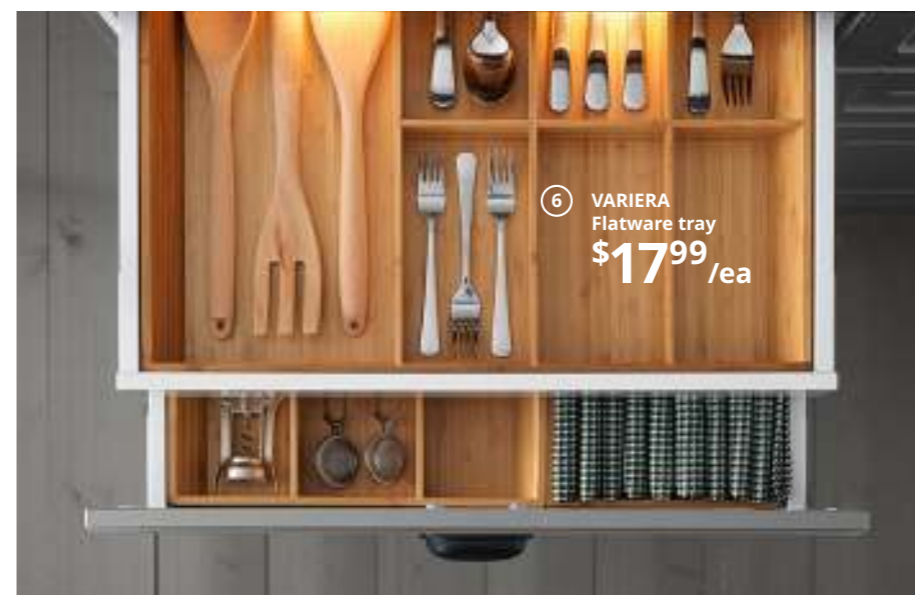

6 VARIERA
Flatware tray
$17⁹⁹ /ea

1. 1 **SEKTION/BODBYN** Glass-door combination $602 SEKTION cabinet frames in white melamine foil. BODBYN drawer fronts in gray painted finish and glass doors in tempered glass. MAXIMERA drawers in powder-coated steel and melamine foil. Includes 25-year limited warranty. See page 279 for details. RA. Shown with ENERYDA knobs/handles in black powder-coated aluminum. What's included in the price, see page 281.
2. 2 **SEKTION/BODBYN** Storage combination $1460 SEKTION cabinet frames in white melamine foil. BODBYN drawer fronts in gray painted finish. MAXIMERA drawers in powder-coated steel and melamine foil. Includes 25-year limited warranty. See page 279 for details. RA. Shown with ENERYDA cup handles in black powder-coated aluminum and KASKER black stone effect quartz countertop. What's included in the price, see page 281.
3. 3 **TROVÅRDIG** Frying pan $29.99/ea Includes 5-year limited warranty. See page 279 for details. Handwash only. Oven safe. Teflon® Professional, non-stick coating. Ø9, H2". 602.701.69
4. 4 **SENIOR** Frying pan $39.99 Includes 25-year limited warranty. See page 279 for details. Handwash only. Enameled cast iron. Ø11, H2". 902.648.45
5. 5 **SENIOR** Casserole with lid $49.99/ea Includes 25-year limited warranty. See page 279 for details. Handwash only. Oven safe. Enameled cast iron. L15¼×W10¼". 5.3 qt. 502.328.42
6. 6 **VARIERA** Flatware tray $17.99/ea Clear lacquered bamboo. W14¾×D19¾×H2½". 202.774.41

RA=Requires Assembly

Design it all from the comfort of your computer. Scan to start our Online Kitchen Planner.