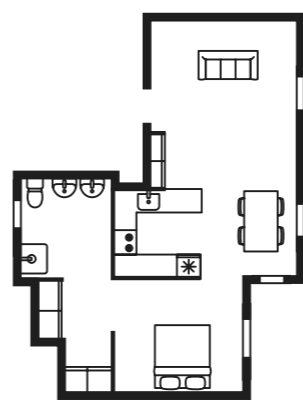

These two lovebirds recently took the plunge and moved in together. They both feel at home in their new apartment: it's an eclectic contrast of two different styles and stories that come together perfectly. Just like them.

- 1 **BRIMNES** Glass-door cabinet* $139/ea Foil finish and tempered glass. RA. W31½×D13¾×H74¾". Black 104.098.71
- 2 **LANDSKRONA** Sofa $599 Includes 10-year limited warranty. See p. 279 for details. 100% polyester cover. Imported. RA. W80¾×D35×H30¾". Gunnared dark gray/metal 992.703.09
- 3 **LISTERBY** Coffee table $179 Tinted, clear lacquered ash veneer. RA. L55½×W23¾×H17¾". Brown 004.090.51
- 4 **EVEDAL** Table lamp $149 Light bulb sold separately. Marble, solid oak and glass. RA. H20". 104.057.45 In compliance with California Title 20 regulations, lighting prices and features may vary in the state of California. Please see your local IKEA store for details.
- 5 **BESTÅ** Top panel $40 Foil finish. RA. W70¾×D16½". Thickness ¾". Concrete effect/light gray 204.436.24
- 6 **New BESTÅ** Wall-mounted cabinet combination* $375 Foil finish. RA. W70¾×D16½×H25¼". Black-brown/Stockviken anthracite 393.017.14

*Secure It! Prevent tip-over injury. Furniture with included restraints must be secured to the wall according to the assembly instructions.

RA=Requires Assembly

When opposites attract 11