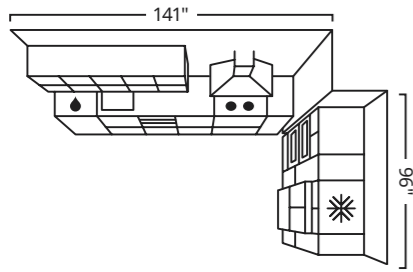

SEKTION kitchen with **ASKERSUND** light ash effect doors, **VEDDINGE** white doors, drawer fronts and **MAXIMERA** soft-closing drawers $3655
SEKTION cabinet frames in white melamine foil. **ASKERSUND** doors in melamine foil finish. **VEDDINGE** doors/drawer fronts in painted finish. **MAXIMERA** drawers in powder-coated steel and melamine foil. Includes 25-year limited warranty. See page 279 for details. **RA**. Shown with **HACKÅS** knobs/handles in anthracite powder-coated aluminum and **EKBACKEN** matte anthracite laminate countertop. What's included in the price, see page 281.

$3655

For appliances add **$4345**
Cabinet installation for this kitchen starting at **$1743**

Request an installation price quote after your plan is completed. See **IKEA** co-worker for details.

For more information or additional services, see page 278.