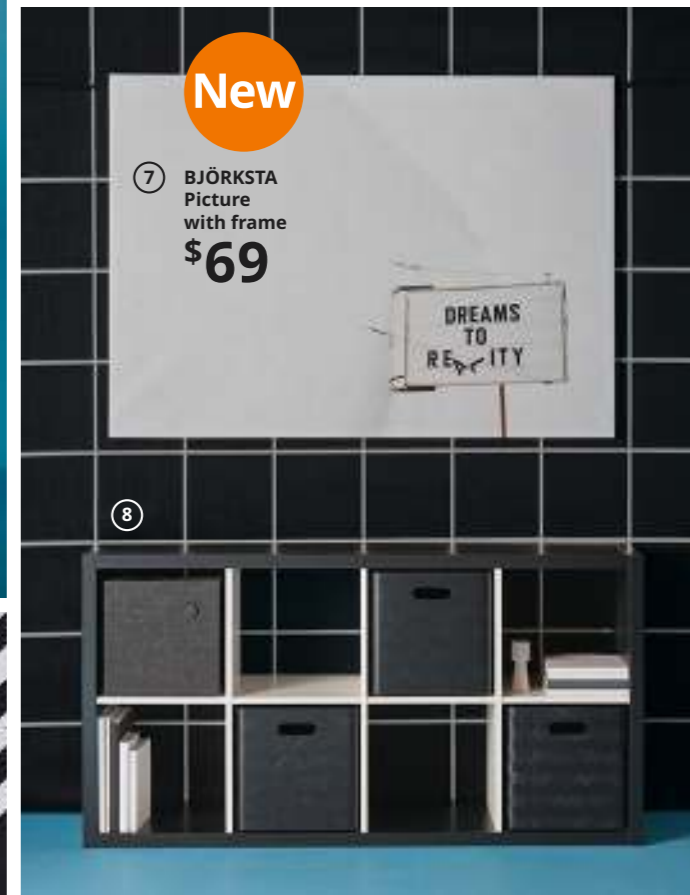

New

⑦ **BJÖRKSTA** Picture with frame **$69**

⑧