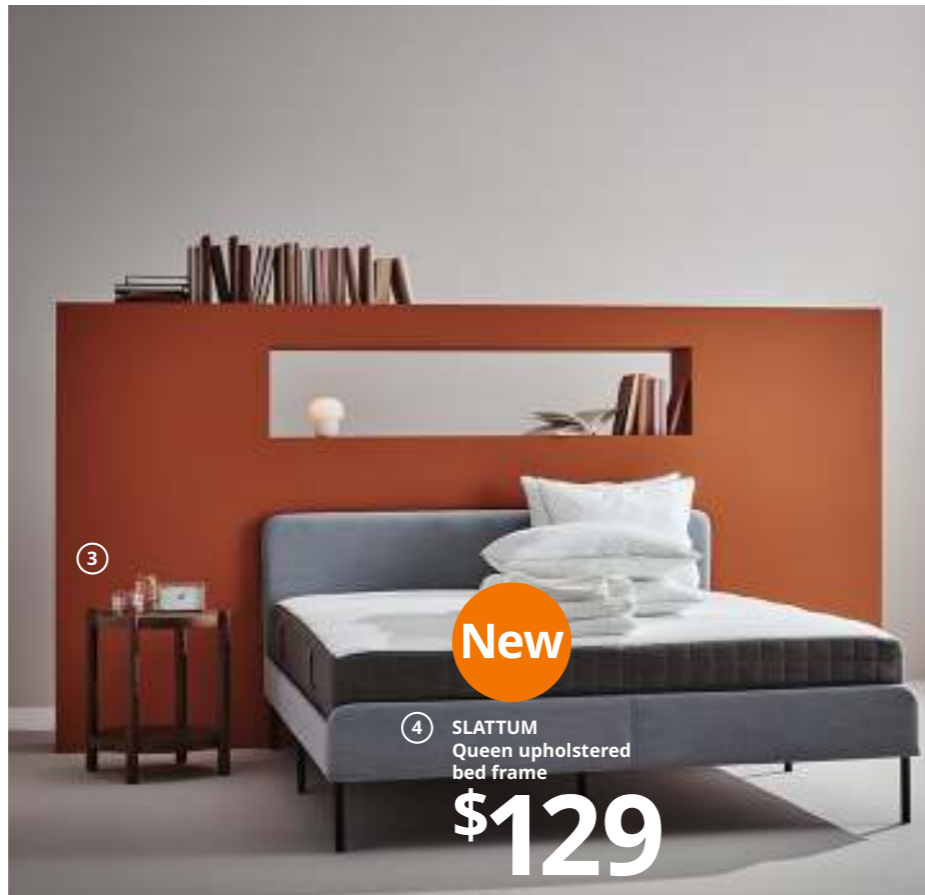

① VÅRELD  
Bedsread  
\$34<sup>99</sup>

②

New

④ SLATTUM  
Queen upholstered  
bed frame

\$129

③

- 1 **VÅRELD** Bedsread \$34.99 100% cotton. Imported. W91×L98". 403.840.20
- 2 **MORGEDAL** King foam mattress, firm \$449 Cold foam. Imported. 7½" thick. 402.773.84
- 3 **LISTERBY** Side table \$79.99 Tinted, clear lacquered ash veneer and solid beech. RA. Ø19%, H22". 504.090.44
- 4 **New SLATTUM** Queen upholstered bed frame \$129 Slatted bed base and midbeam are included. Mattress sold separately. Powder-coated steel and 100% polyester. Imported. 604.644.07