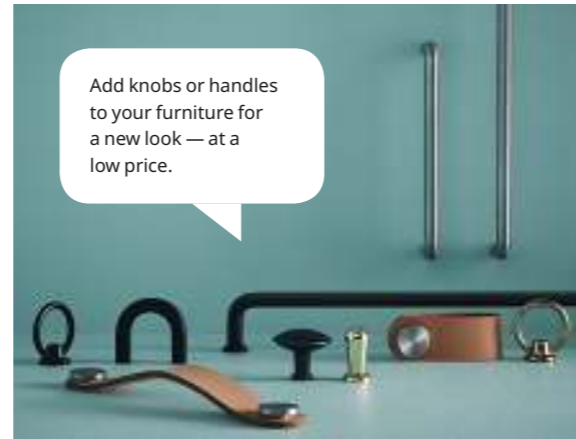

① **BESTÅ**  
Storage combination  
with doors/drawers  
**\$520**

②

Add knobs or handles to your furniture for a new look — at a low price.

③ **BESTÅ**  
TV storage combination  
with doors  
**\$349**

④