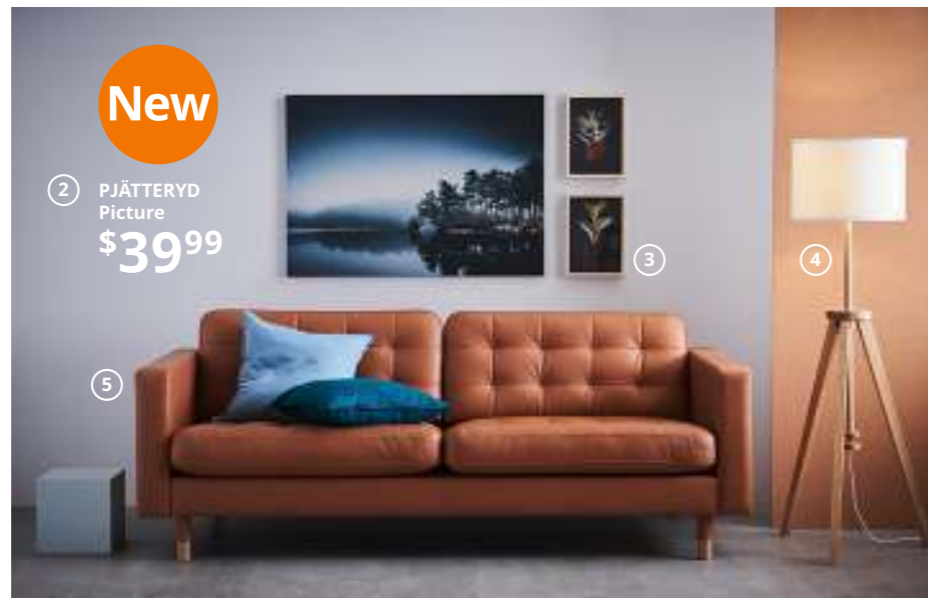

New

② **PJÄTTERYD**
Picture
$39⁹⁹

⑤

③

④