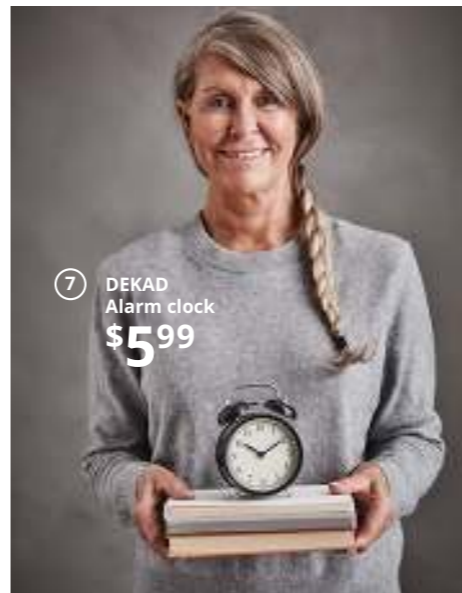

⑦ **DEKAD**
Alarm clock
$5.99