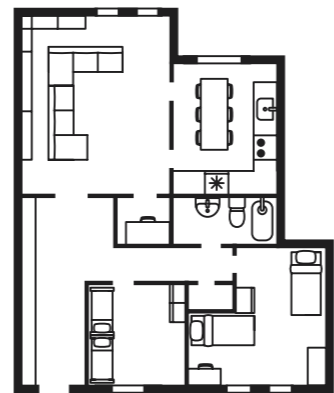

RA=Requires Assembly

New

1 **FRIHETEN**  
 Sleeper sectional, 3-seat with storage

**\$599/ea**

4 **STOCKHOLM 2017**  
 Rug, flatwoven  
**\$299**

5 **SVALNÄS**  
 Wall-mounted  
 workspace  
 combination  
**\$459**