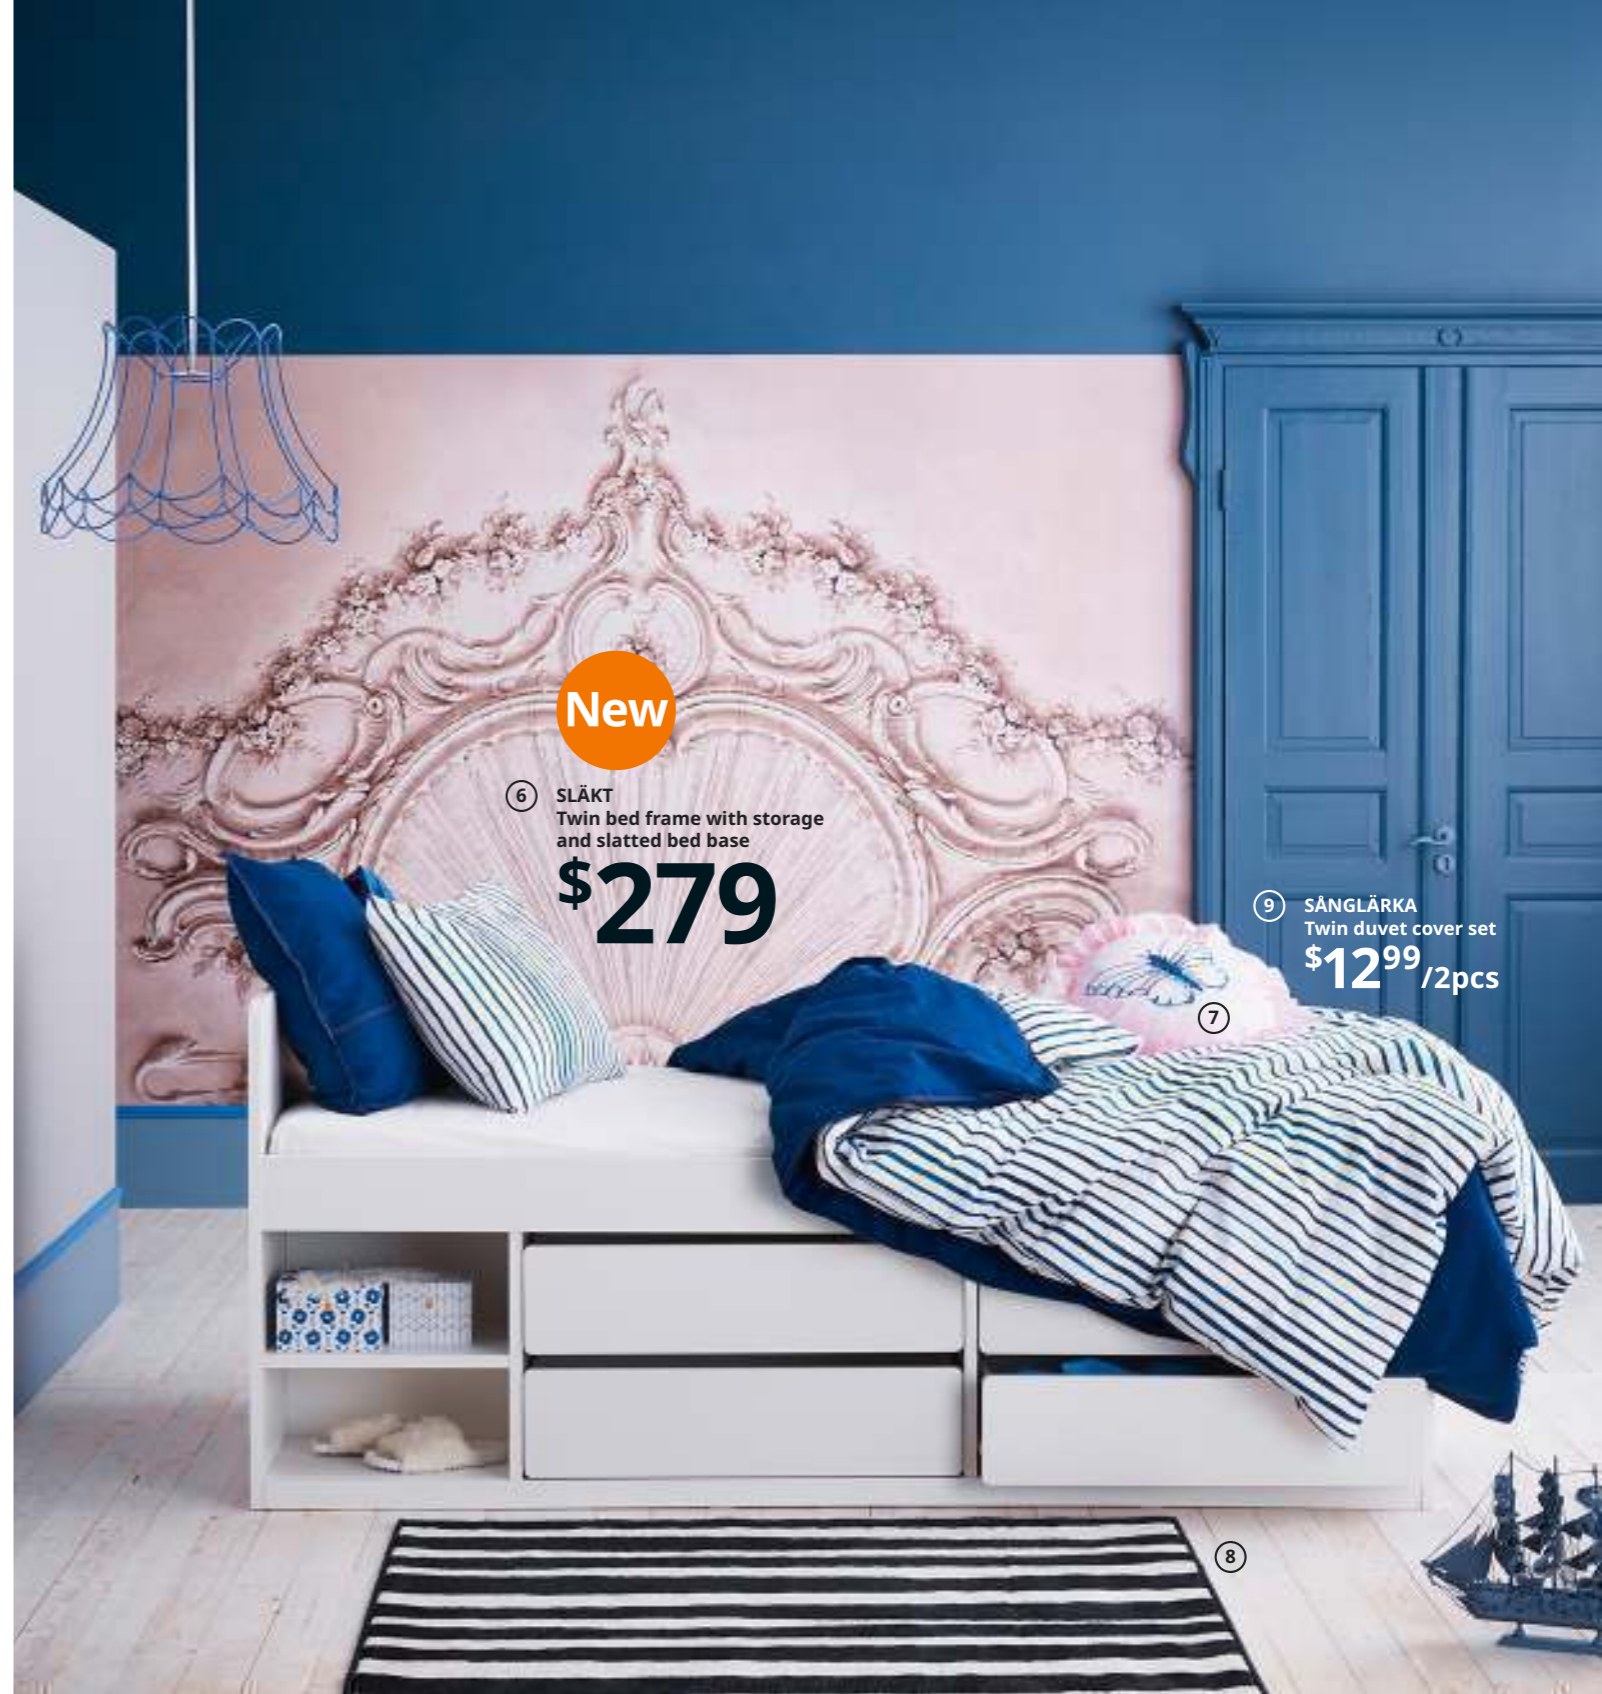

New

6 SLÄKT
Twin bed frame with storage
and slatted bed base

$279

9 SÅNGLÄRKA
Twin duvet cover set
$12⁹⁹ /2pcs

8