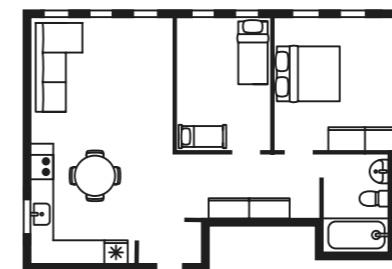

Family life, made flexible

Five people under one small roof can be a challenge. But with a little creativity, everyone can feel comfortable and well-rested – even with a new baby in tow!

1. 1 **JAKOBSBYN** Pendant lamp shade $24.99 Cord set is sold separately. Glass. Ø12, H10". 903.330.52
   - 2 **ODGER** Chair $89/ea Wood plastic composite with at least 55% recycled plastic. RA. W17¾×D20½×H31½". 003.600.02
   - 3 **BJURSTA** Extendable table $229 Stained, clear lacquered ash veneer. RA. Ø45¼/L65¾×H29½". 201.167.78
   - 4 **AGAM** Junior chair $49.99 Painted finish. RA. W16¼×D16¼×H31¼". 702.535.41
   - 5 **FORMIDABEL** Plate $4.99/ea Feldspar porcelain. Ø11". 003.924.04
2. RA=Requires Assembly