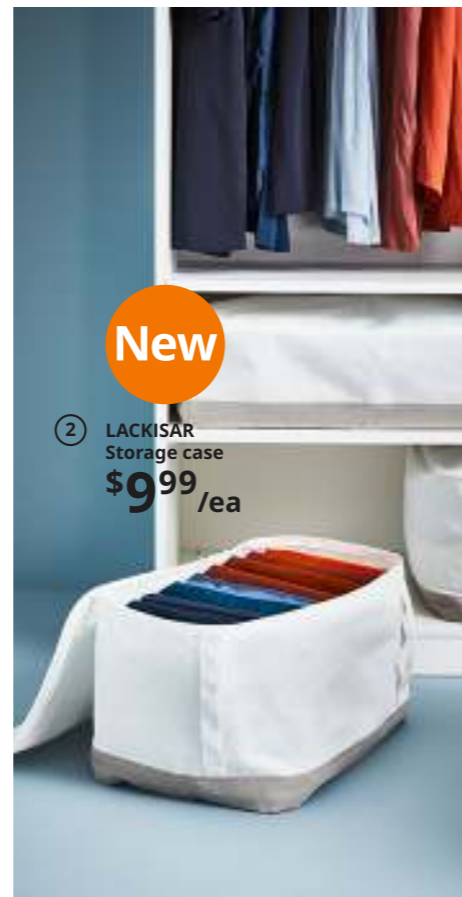

New

② LACKISAR Storage case $9.99/ea