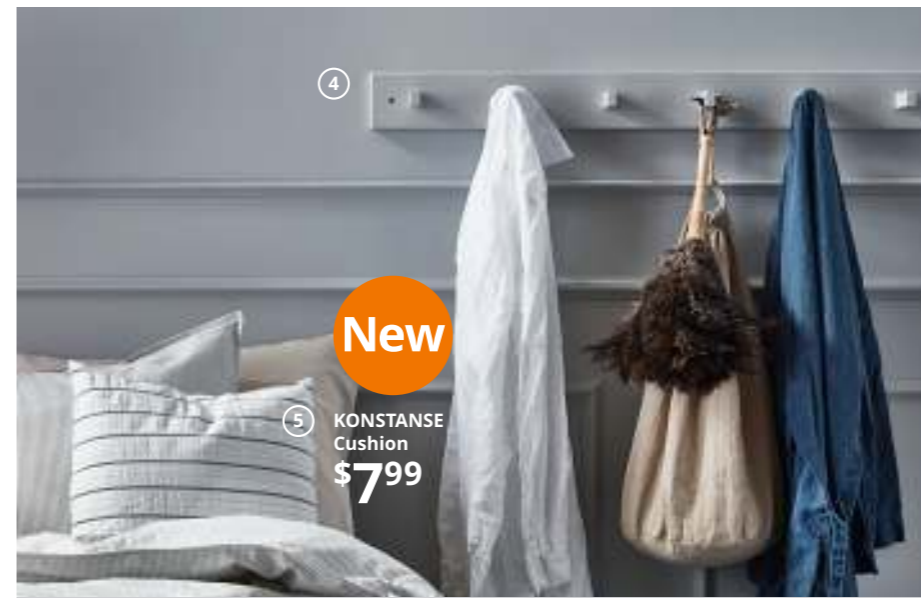

② SONGESAND Nightstand \$49<sup>99</sup>

③ SONGESAND Full bed frame with four storage drawers

\$299

①

④

New

⑤ KONSTANSE Cushion \$7<sup>99</sup>

Safety first! Always secure chests of drawers to the wall before you pack away those PJs.