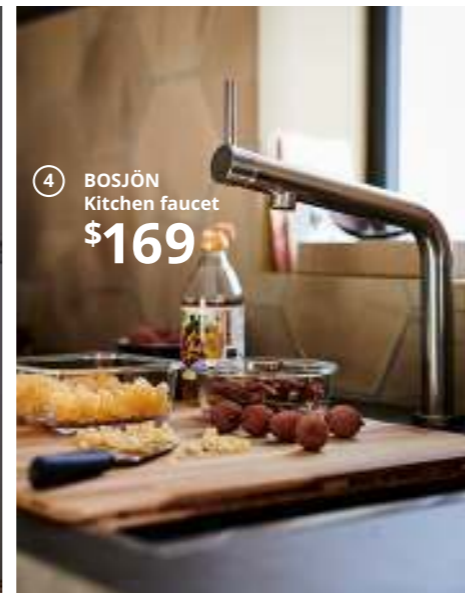

4 **BOSJÖN** Kitchen faucet **$169**