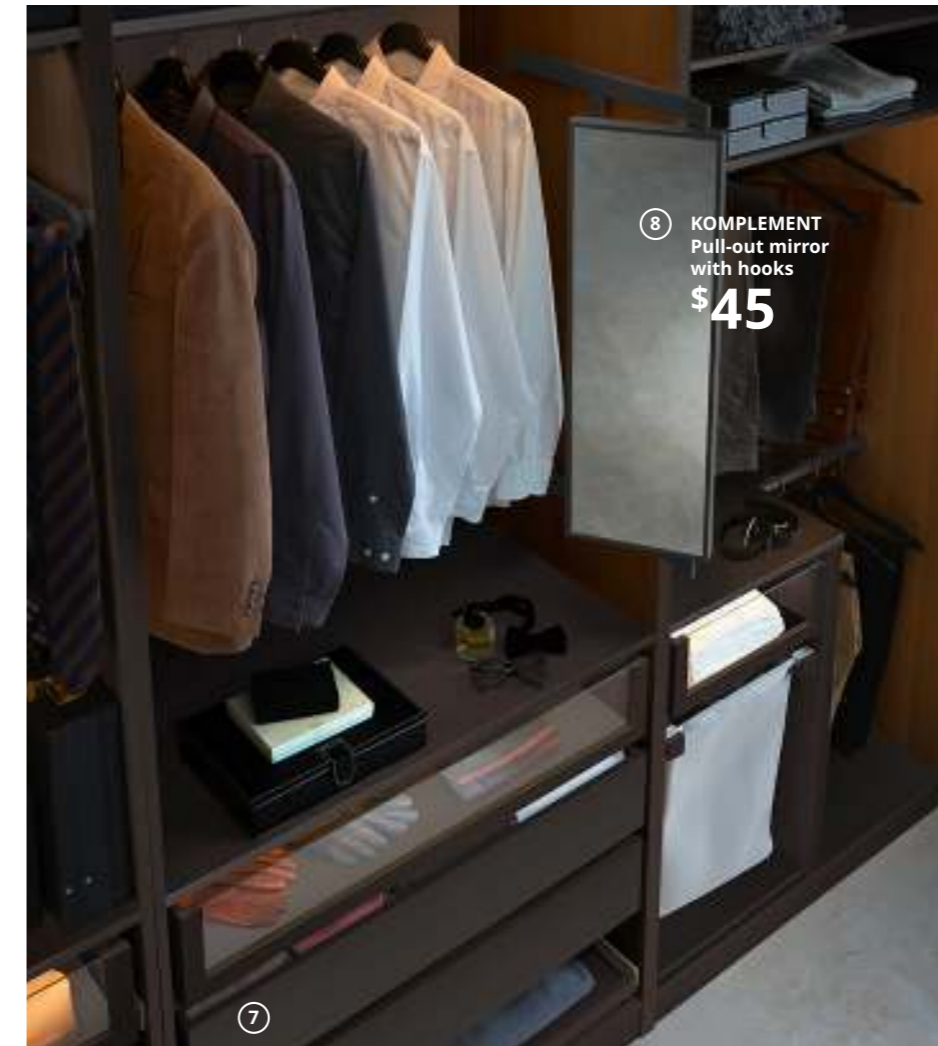

⑥ KOMPLEMENT Boxes \$12.99 /2pk

⑧ KOMPLEMENT Pull-out mirror with hooks \$45

- ① PAX Wardrobe\* \$1034 Foil finish, tempered glass and aluminum. RA. W59×D26×H93½". White/UGGDAL gray glass 693.034.29 Handles and lighting sold separately.
- ② PAX Wardrobe\* \$769 *Previous price \$780* Foil finish, cork veneer and aluminum. RA. W59×D17¾×H93½". White/KIRKENES cork veneer 192.765.03 Handles and lighting sold separately.
- ③ PAX Wardrobe\* \$522.98 Foil finish. RA. W39¾×D23¾×H93½". Black-brown/FORSAND black-brown stained ash effect 892.868.91 Handles and lighting sold separately.
- ④ **New** PAX Wardrobe\* \$285 Foil finish. RA. W39¾×D13¾×H103¾". 493.001.44 Lighting sold separately.
- ⑤ PAX Corner wardrobe\* \$735 Foil finish. RA. Left W63¾/Right W73¾×D22¾×H93½". 092.185.18 Lighting sold separately.
- ⑥ KOMPLEMENT Boxes \$12.99/2pk 100% polyester. Imported. RA. W9¾×D10½×H4¾". 404.057.77
- ⑦ KOMPLEMENT Drawer \$40 Foil finish. RA. Fits PAX frame W39¾×D22¾". 002.463.42
- ⑧ KOMPLEMENT Pull-out mirror with hooks \$45 Mirrored glass, powder-coated aluminum and steel. RA. W9¾×D13¾×H29½". 904.040.49