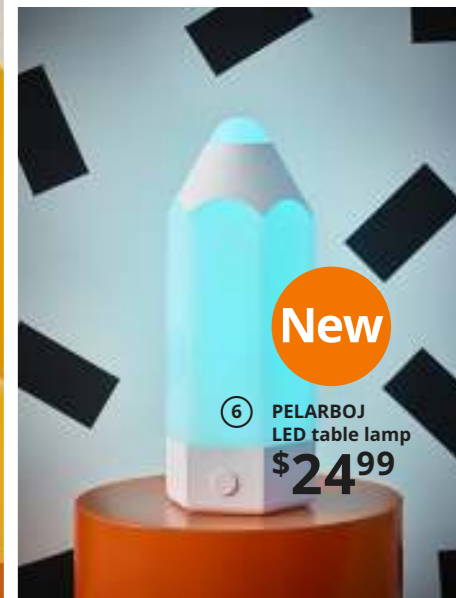

Keep bedtime essentials organized in this footstool – it's the perfect place for comforters and pajamas!

①

② LYCKSELE LÖVÁS  
Sleeper sofa  
\$279

⑤

**New**  
⑥ PELARBOJ  
LED table lamp  
\$24<sup>99</sup>