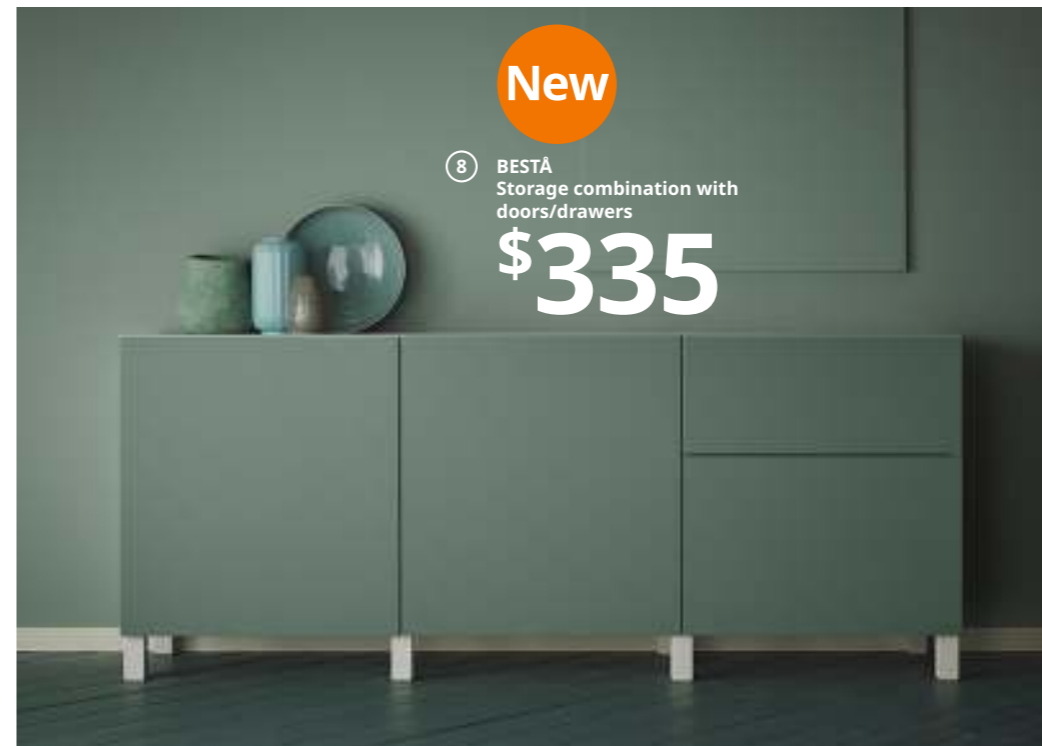

New

⑧ BESTÅ
Storage combination with
doors/drawers
$335

⑦ KRYDDPEPPAR
Plant stand,
in/outdoor
$24.99