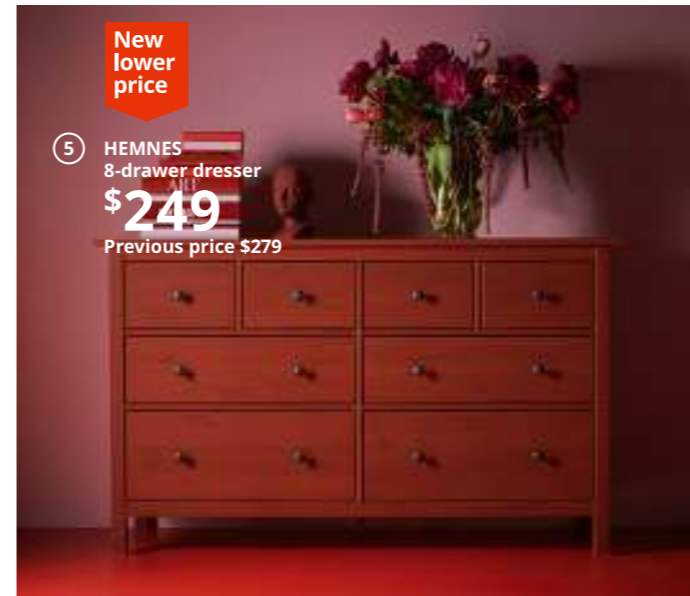

⑤ HEMNES
8-drawer dresser
$249
Previous price $279