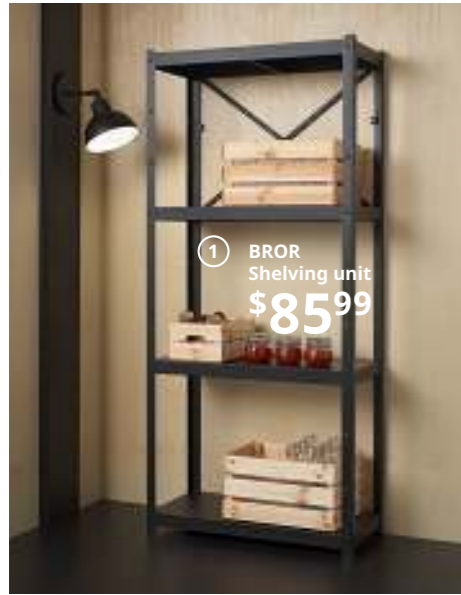

① **BROR**
Shelving unit
$85⁹⁹