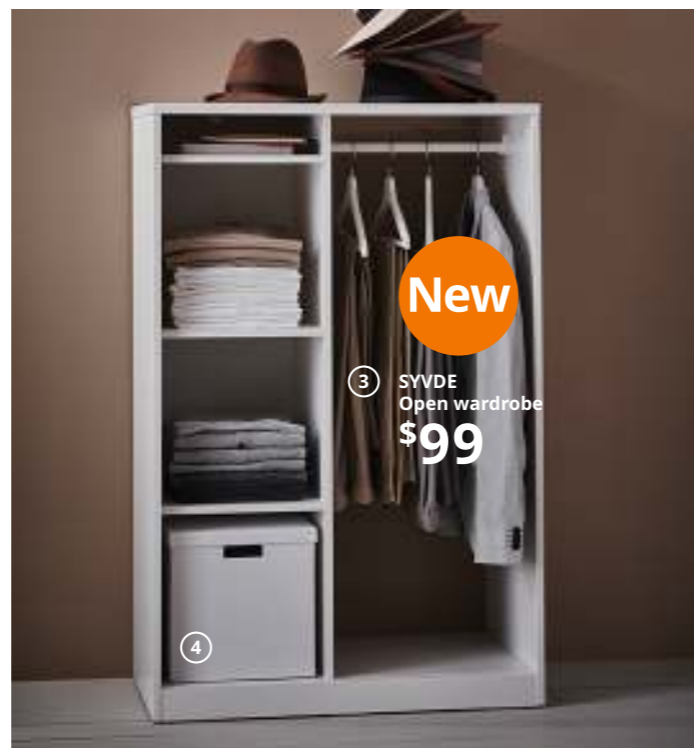

- 1 **NISSEDAL** Mirror $49.99 Mirrored glass and foil finish. RA. W25½×H59". 703.203.19
- 2 **MAJGULL** Pair of room darkening curtains $34.99 100% polyester. Imported. RA. W57×L98" each panel. 303.467.50
- 3 **New SYVDE** Open wardrobe $99 Painted finish and aluminum. RA. W31½×D19×H48½". 704.395.73 Secure It! Prevent tip-over injury. Furniture with included restraints must be secured to the wall according to the assembly instructions.
- 4 **TJENA** Storage box with lid $9.99 Paper. RA. L19¾×W13¾×H11¾". 903.743.49
- 5 **ÄNGSLILJA** Full/queen duvet cover set $39.99/3pcs Includes full/queen duvet cover and two pillowcases. 100% cotton. Imported. 903.186.45
- 6 **BURVIK** Side table $49.99 Powder-coated steel and layer-glued birch veneer. RA. Ø15, H17¾". Height including handle 30¾". 703.403.84
- 7 **MALM** Queen bed frame $199 Includes LURÖY slatted bed base. Mattress sold separately. Painted finish. RA. 290.094.82 Other sizes available, prices vary.
- 8 **DELAKTIG** LED floor lamp $99 Height adjustable. Floor lamp can also directly mount to any DELAKTIG frame by using the included clamp. Painted steel. RA. H63". 803.965.87

RA=Requires Assembly

Bedroom

A good night's rest isn't just about a bed – it relies on a room that makes you feel relaxed. So, make your sleep space work for you with furniture, textiles and smart storage that'll keep your bedroom cozy and clutter-free.