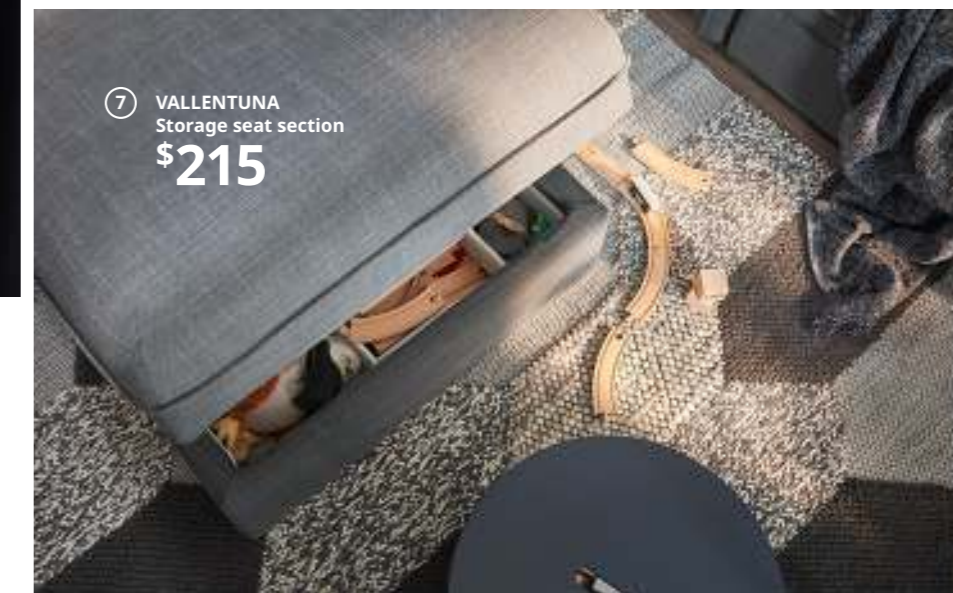

⑥ EVEDAL  
Table lamp  
**\$149**

① YPPERLIG  
LED floor lamp  
\$59<sup>99</sup>/ea

② ÄNGSLILJA  
Twin duvet cover set  
\$24<sup>99</sup>/2pcs

③

**You'd never know this** living room hid such a comfy sleeping arrangement - but here's what happens when grandma comes to stay. Converting the concealed sofa bed from day to night couldn't be simpler, and the cozy-feeling curtains help to give her a little more privacy when it's time for sleep.