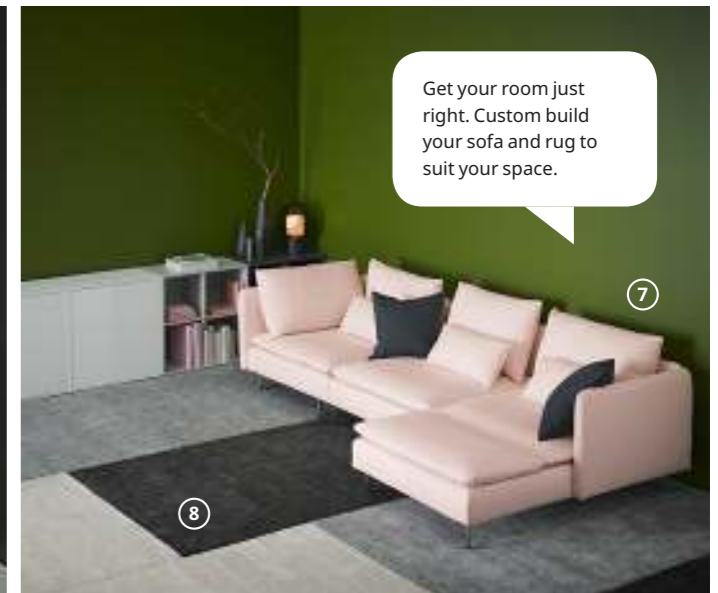

Get your room just right. Custom build your sofa and rug to suit your space.

⑦

⑧