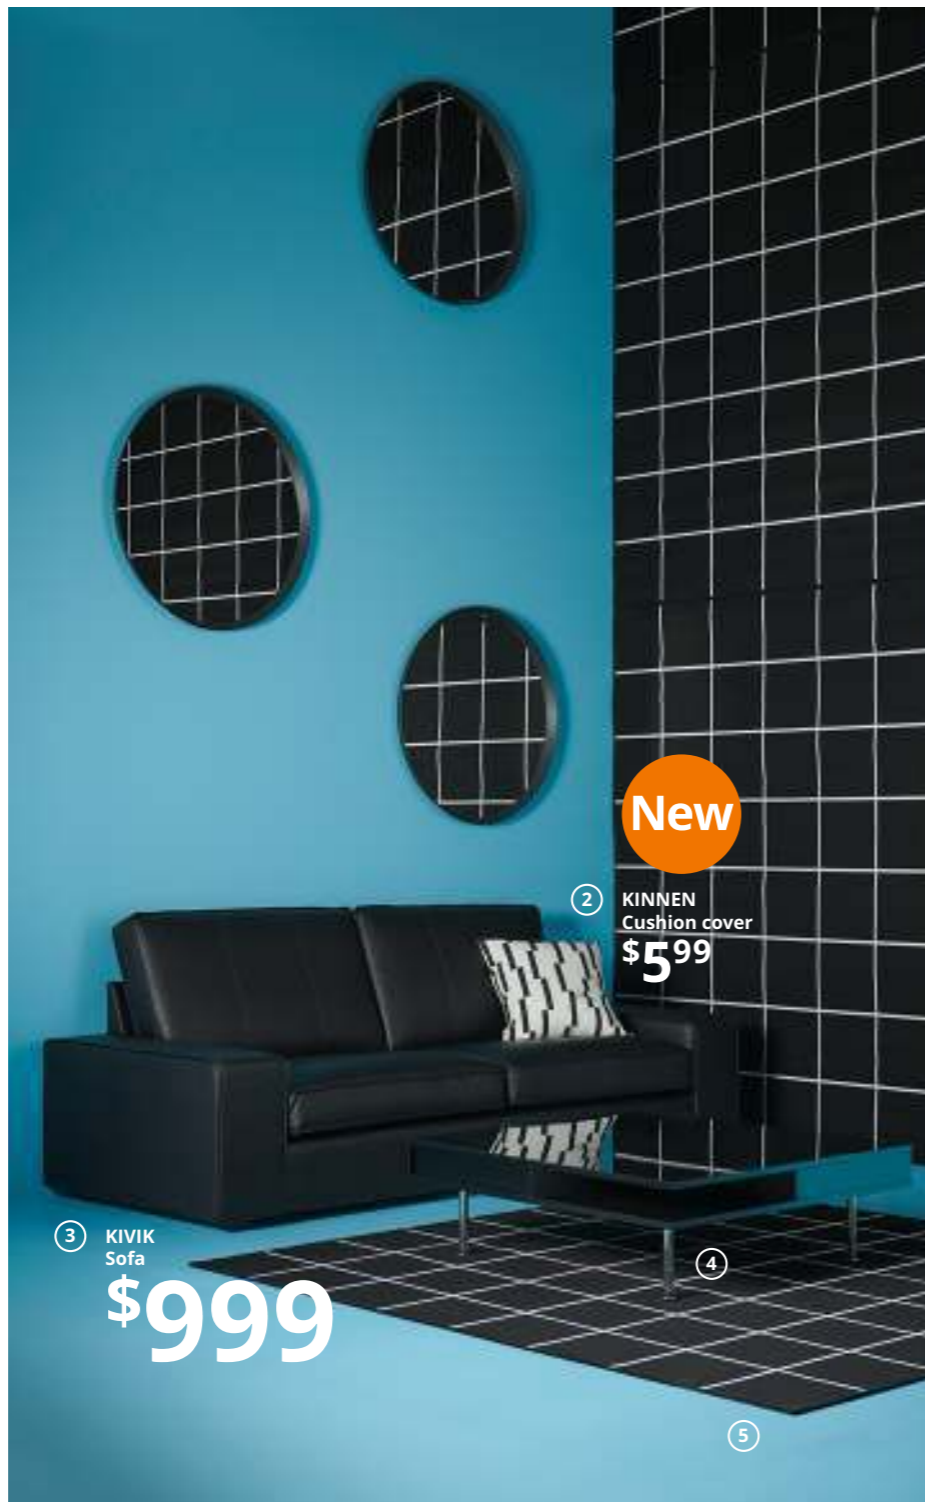

New

② **KINNEN** Cushion cover **$5⁹⁹**

③ **KIVIK** Sofa **$999**