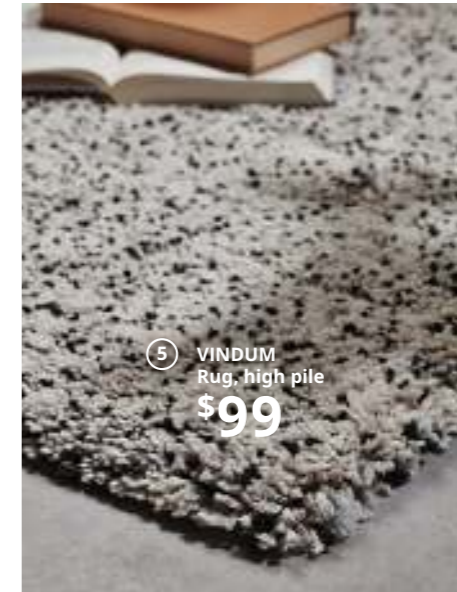

4 PUDERVIVA King duvet cover set $119/3pcs

6 HYLLE King pillow, firmer $19.99 *Previous price $24.99*

5 VINDUM Rug, high pile $99