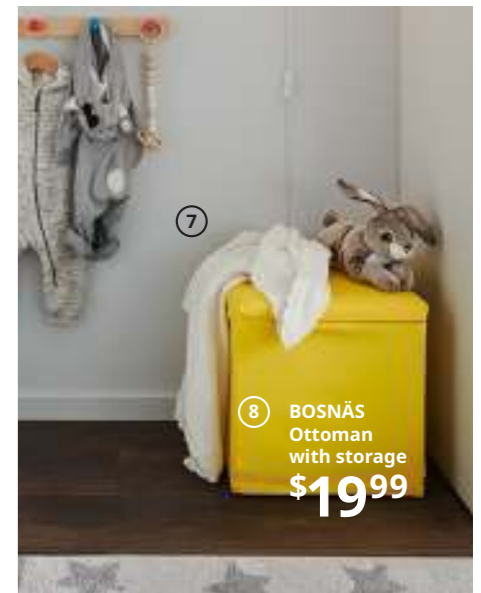

7

8 **BOSNÄS**
Ottoman
with storage
$19.99