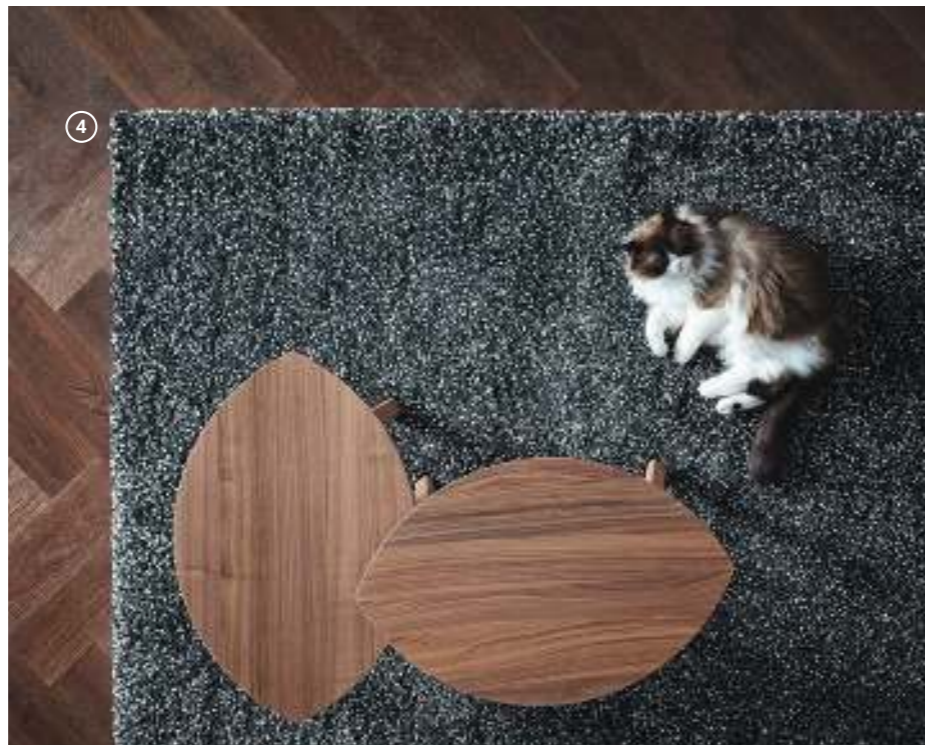

4

- 1 **New** CHIAFRÖN Plant pot $12.99/ea Stoneware. Max Ø7½" flowerpot. 404.419.21
- 2 **REGISSÖR** Cabinet $229 Stained, clear lacquered ash veneer. RA. W46½×D15×H43¼". 603.420.72 Secure It! Prevent tip-over injury. Furniture with included restraints must be secured to the wall according to the assembly instructions.
- 3 **ÄDELHET** Lantern for tealight $12.99/ea Powder-coated steel and glass. H8". 504.216.49
- 4 **VINDUM** Rug, high pile $99 100% polypropylene pile. Synthetic latex backing. W4'4"×L5'11". 003.449.79
- 5 **AINA** Pair of curtains $59.99 100% linen. RA. W57×L98" each panel. 902.809.11
- 6 **STOCKHOLM 2017** Sofa $1699 Includes 25-year limited warranty. See page 279 for details. Dry-cleanable cotton, polyester cover. RA. W89¾×D44¾×H28¾". Sandbacka dark gray 003.445.97
- 7 **STOCKHOLM** Nesting tables $279/set of 2 Clear lacquered walnut veneer. RA. L28¾×W18½×H14¾". 102.397.13