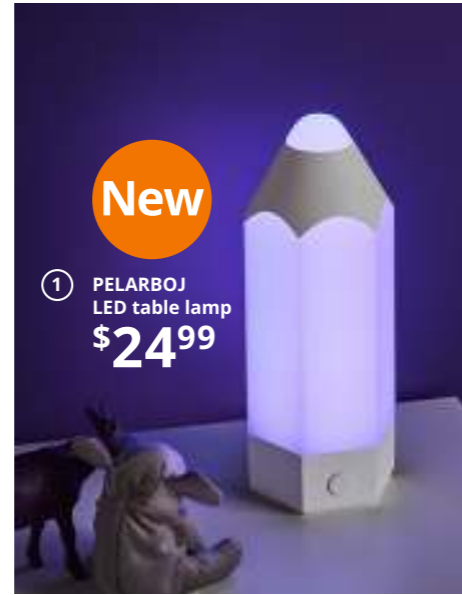

Children's sleepy-time secrets

Everyone with children tackles bedtime in their own way — and not always smoothly. So, we've gone straight to the source, asking the real experts — kids — about the little things that help them drift off to the land of nod and stay there. After all, when it comes to good sleep, whatever works for you is the right thing to do!

New

① PELARBOJ LED table lamp
$24⁹⁹

"If you're having a scary dream, tell mom. And if you're having a good dream, you can just keep dreaming..."
Zara, 5 yrs

"I usually have soft toys in bed. I like cuddling with them. They also like cuddling with me!"
William, 6 yrs

"When I'm tired, I do this (tightly squeezes eyes shut) until I make myself go to sleep."
Simran, 4 yrs