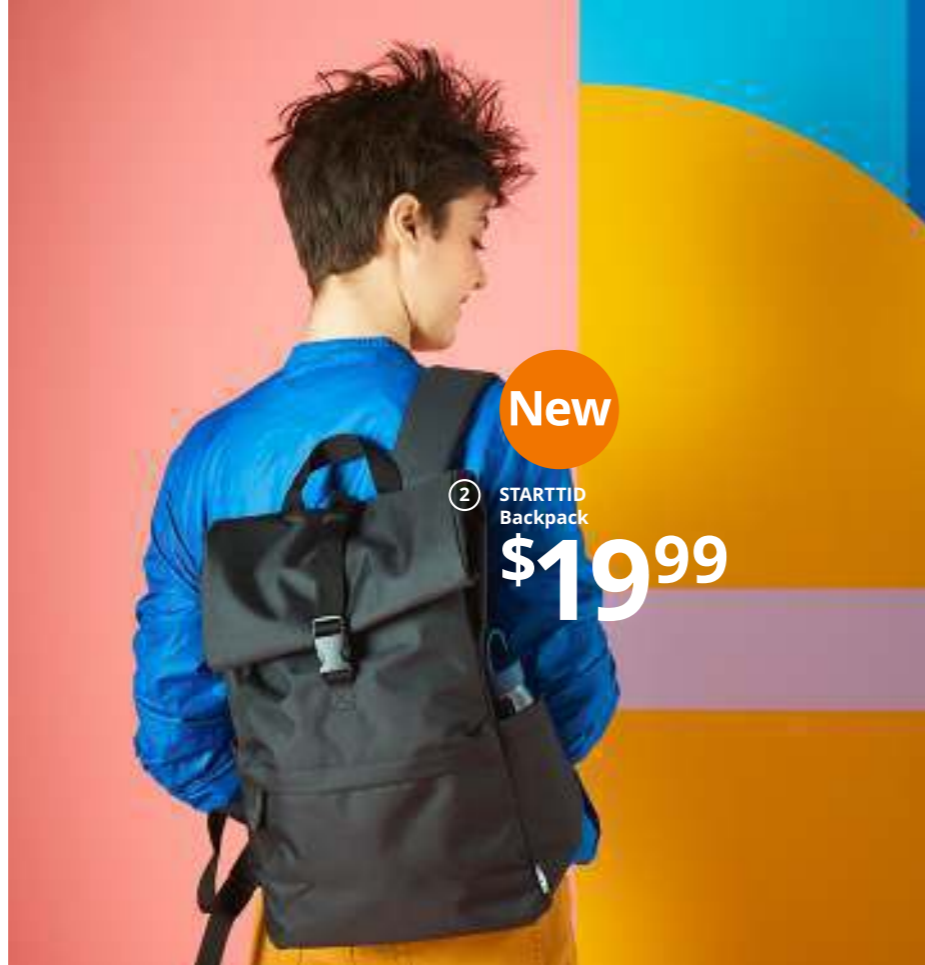

New
② STARTTID Backpack
$19.99