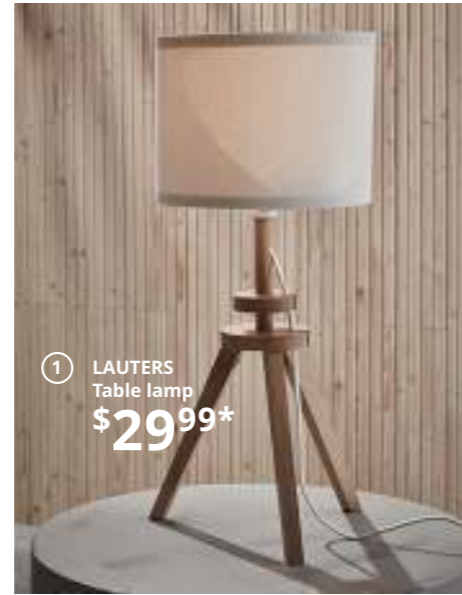

Build a better night's sleep

Creating a sleep space that gets you from A to Zzz doesn't have to be complicated. It should, of course, be comfy. And dark. And calm. And just the right temperature for you, too. A few small changes at home can help you take care of all these things – getting you one step closer to a healthier work/life/sleep balance. Ready... set... slumber!

1 LAUTERS Table lamp $29.99*

Before technology, nighttime meant bedtime. Send your body the "sleep mode" signal by dimming the lights an hour before.

With our delivery service, all that's left for you to do is the dreaming. Scan here for more.

1. **New LAUTERS** Table lamp $29.99* Excess cord length can be stored in the lamp base. Clear lacquered solid ash, plastic and polyester. RA. Shade Ø9". Base Ø11". H22". 204.049.05 Dimming kit sold separately. *In compliance with California Title 20 regulations, lighting prices and features may vary in the state of California. Please see your local IKEA store for details.
2. **NORDLI** Nightstand $69.99 Painted finish. RA. W11¾×D19¾×H26¾". 402.192.85
3. **BJÖRKSNÄS** King bed frame $549 Includes LURÖY slatted bed base. Mattress sold separately. Clear acrylic lacquered solid birch. RA. 092.475.73
4. **PUDERVIVA** King duvet cover set $119/3pcs Includes king duvet cover set and two king pillowcases. 100% linen. Imported. 503.984.32
5. **VINDUM** Rug, high pile $99 100% polypropylene pile. Synthetic latex backing. Imported. W4'4"×L5'11". 603.449.81
6. **HYLLE** King pillow, firmer $19.99 *Previous price $24.99* You will experience a comfortable and dry sleep since the fabric contains lyocell fibers which absorb moisture. Lyocell and cotton outer fabric. Polyester fiber filling. Imported. 502.827.33
7. **RÖDTOPPA** Comforter, warmer $69.99 *Previous price $79.99* You will experience a comfortable and dry sleep since the fabric contains lyocell fibers which absorb moisture. Lyocell and polyester filling. Imported. W102×L86". 202.715.47
8. **VILBORG** Pair of room darkening curtains $39.99 100% polyester. Imported. RA. W57×L98". 404.234.13
9. **FYRTUR** Motorized blackout roller blind $159 Remote and rechargeable battery included. Polyester and nylon fabric. Aluminum rails. Imported. RA. W34×L76¾". 504.174.64 Available Fall 2019. Other sizes available, prices vary.

RA=Requires Assembly