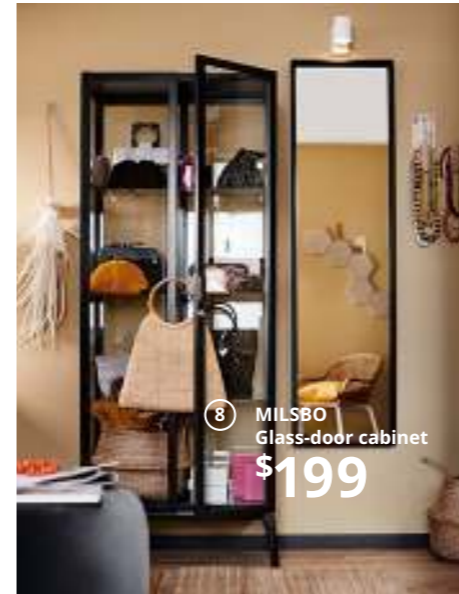

⑤ SKUGGIS  
Hook  
\$4.99/ea

⑧ MILSBO  
Glass-door cabinet  
\$199

- 1 **ELVARLI** 3-section storage combination \$1050 Powder-coated aluminum and painted finish. RA. W101¼×D20×H87¼-137¾". 091.878.09
- 2 **EVEDAL** Floor lamp \$229 Marble, solid oak and glass. RA. H57". 603.579.16 In compliance with California Title 20 regulations, lighting prices and features may vary in the state of California. Please see your local IKEA store for details.