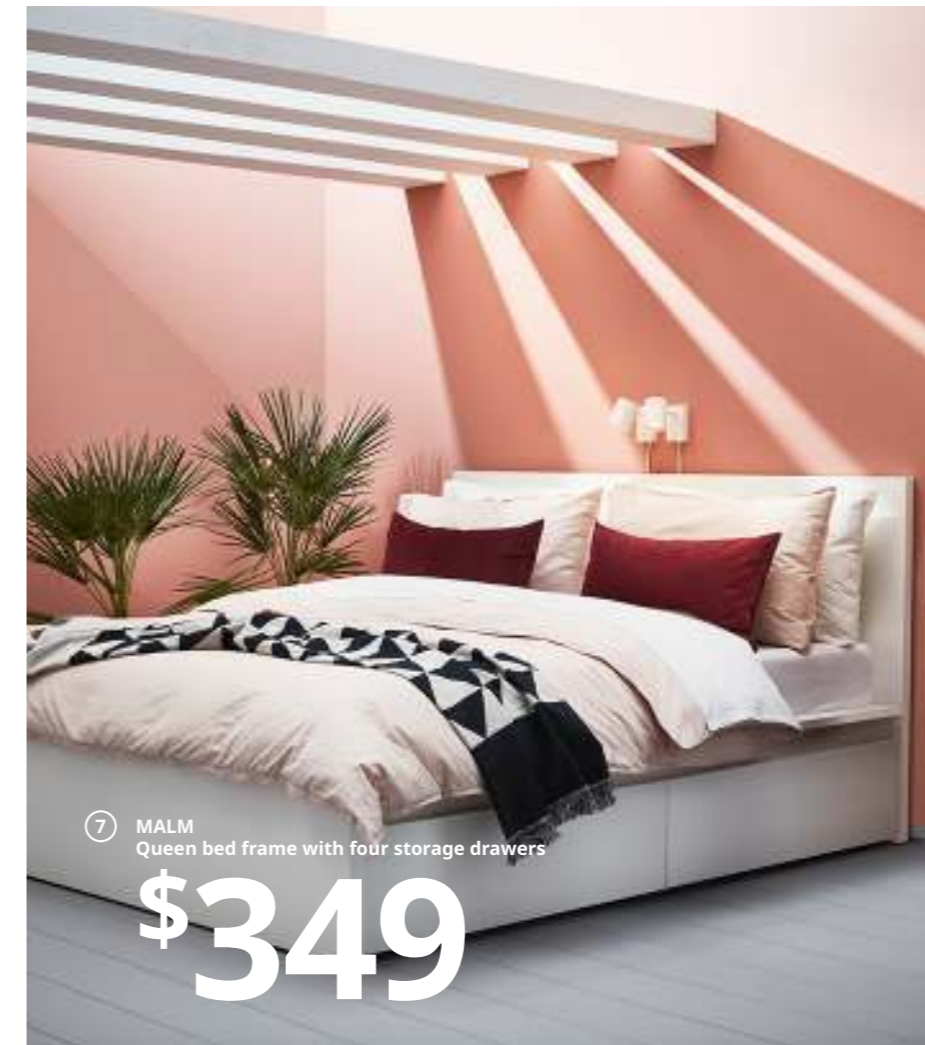

⑦ MALM Queen bed frame with four storage drawers

$349

- ① MALM 4-drawer chest* $129 *Previous price $149* Stained, clear lacquered oak veneer. RA. W31½×D18¾×H39¾". 903.604.65
- ② MALM 3-drawer chest* $99 Stained, clear lacquered ash veneer. RA. W31½×D18¾×H30¾". 803.604.56
- ③ MALM 6-drawer chest* $179 Painted finish. RA. W31½×D19×H48¾". 603.604.76
- ④ **New** SYVDE Cabinet with glass doors* $129 Painted finish and glass. RA. W39½×D19×H48½". 304.395.65
- ⑤ MALM 2-drawer chest $49.99 Painted finish. RA. W15¾×D18¾×H21¾". 304.018.93
- ⑥ MALM Dressing table* $169 Painted finish and tempered glass. RA. W47¼×D16¾×H30¾". 102.036.10
- ⑦ MALM Queen bed frame with four storage drawers $349 Includes LURÖY slatted bed base. Mattress sold separately. Painted finish. RA. 390.095.04

RA=Requires Assembly

*Secure It! Prevent tip-over injury. Furniture with included restraints must be secured to the wall according to the assembly instructions.

More from MALM? Scan now for a view of the full range.