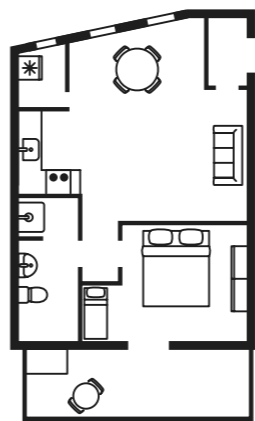

RA=Requires Assembly

New

① **KOLBJÖRN**  
Shelving unit  
combination, in/outdoor  
**\$118**

② **TÄRNÖ**  
Table and two chairs, outdoor  
**\$49<sup>99</sup>**

③

④ **KUNGSFORS**  
Mesh bags  
**\$5<sup>99</sup>**  
/set of 2