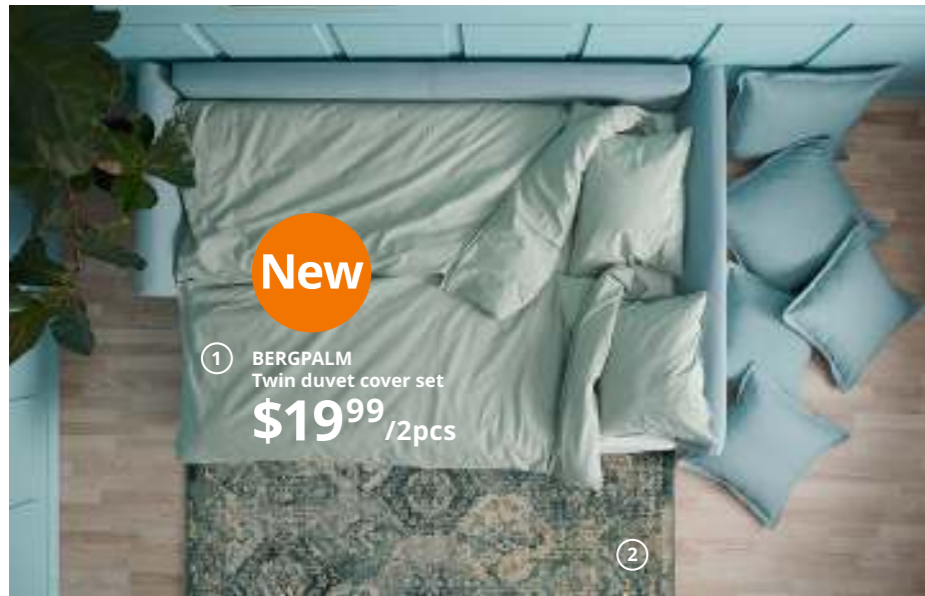

New
① **BERGPALM**
Twin duvet cover set
$19⁹⁹ /2pcs