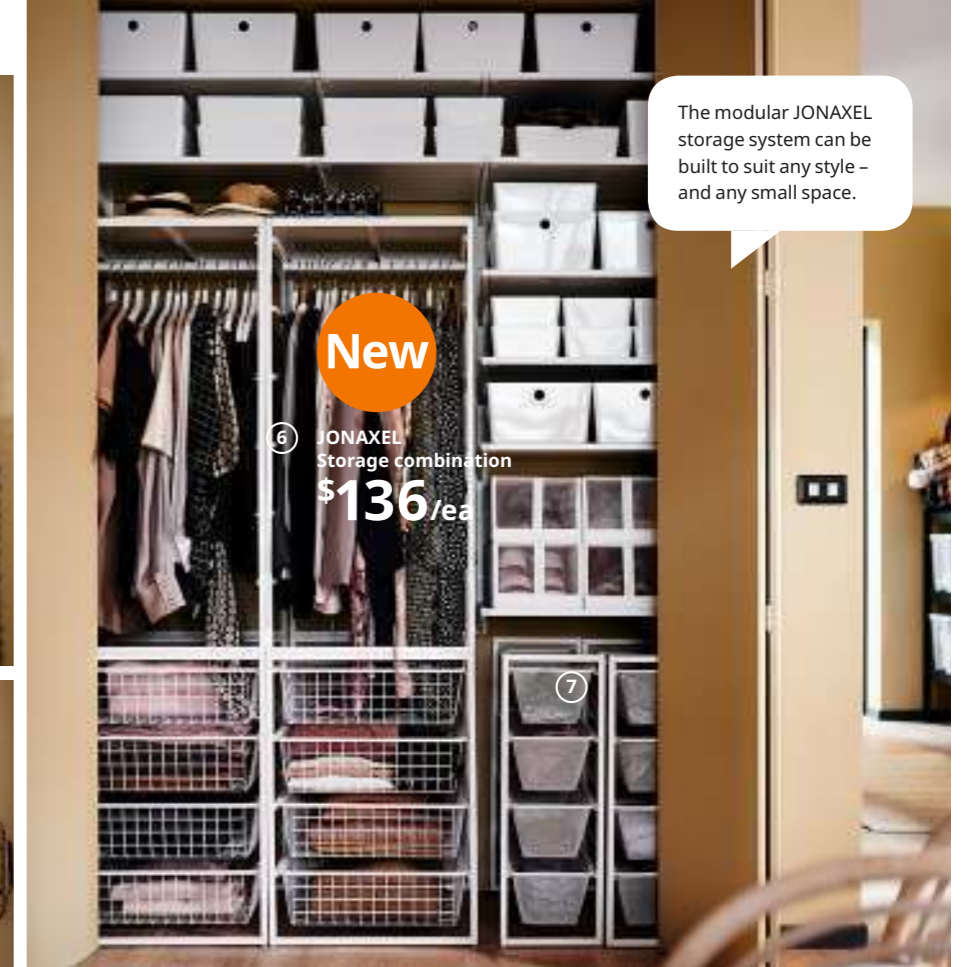

New

⑥ JONAXEL
Storage combination
$136/ea

⑦

The modular JONAXEL storage system can be built to suit any style – and any small space.

Living with less, but loving it more! Now on the other side of downsizing, it's clear that having less stuff feels great and (bonus!) is easier to keep tidy. Smart storage, like the double-duty room divider, is perfect for displaying her glistening glassware and books that will always bring joy when she sees them.

- 3 **New BUSKBO/DJUPVIK** Armchair with seat cushion $160 Removable, washable 100% cotton cover. Clear lacquered rattan. Imported. RA. W28¾×D24¾×H29½". Rattan/Blekinge white 692.990.12
- 4 **STOCKHOLM 2017** Ottoman $139 Removable, dry-cleanable cotton and polyester cover. Ø19%, H16½". Sandbacka dark gray 603.446.22
- 5 **SKUGGIS** Hook $4.99/ea Clear lacquered bamboo. RA. W2½×D¾×H4¼". 203.501.63
- 6 **New JONAXEL** Storage combination $136/ea Powder-coated steel. RA. W39×D20½×H68½". 492.976.60
- 7 **JONAXEL** Frame with mesh baskets $32/ea Powder-coated steel. RA. W9¾×D20½×H27½". 592.971.41
- 8 **MILSBO** Glass-door cabinet $199 Powder-coated steel and tempered glass. RA. W28¾×D16½×H68¾". 303.964.48