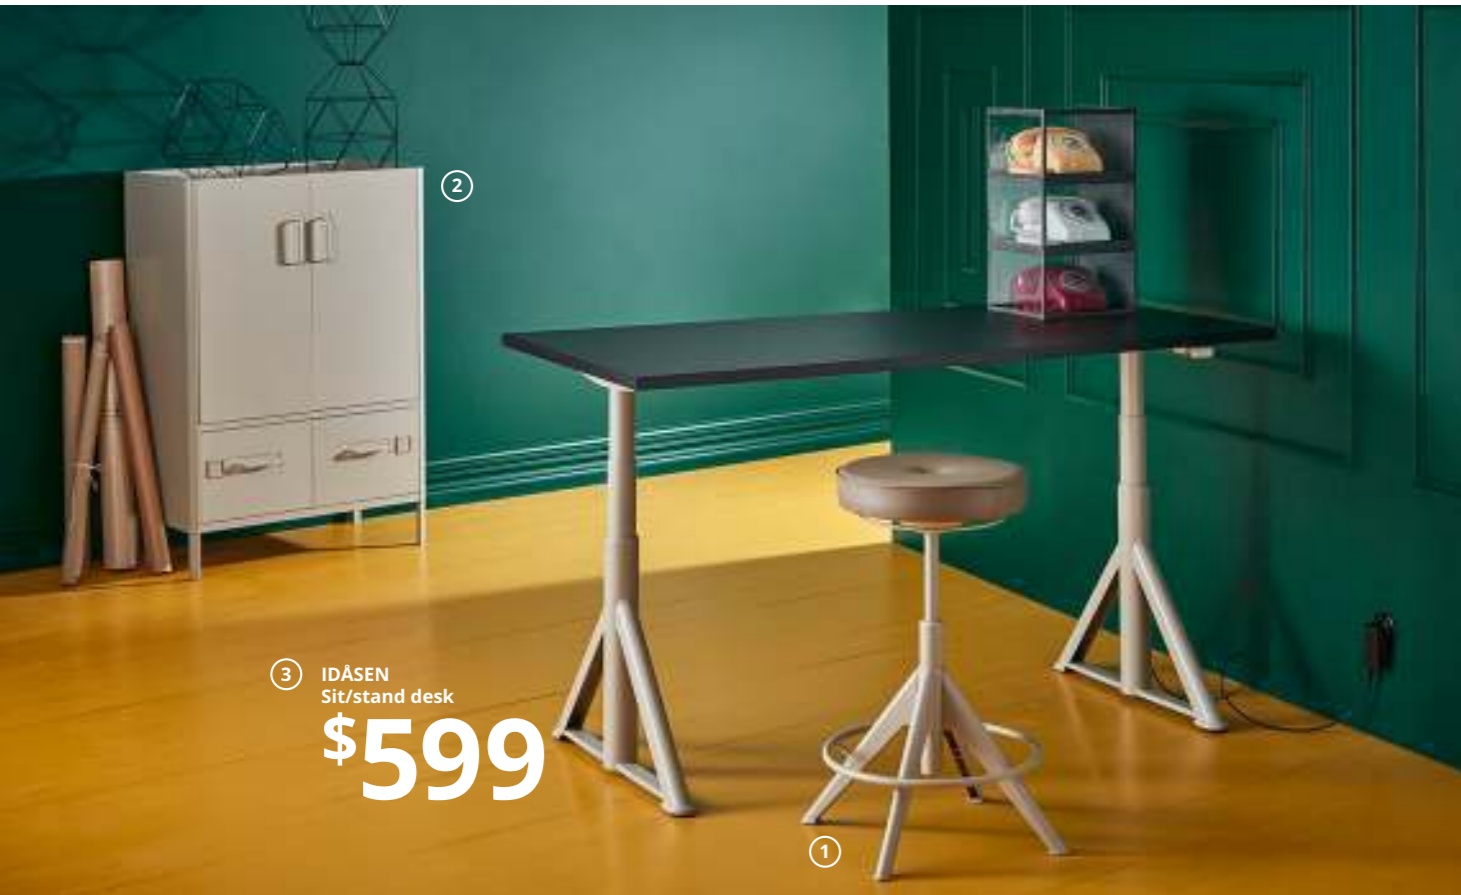

This stool's seat pivots to keep your body moving through the day – and supports you if you choose to stand, too.

IDÅSEN Sit/stand desk $599