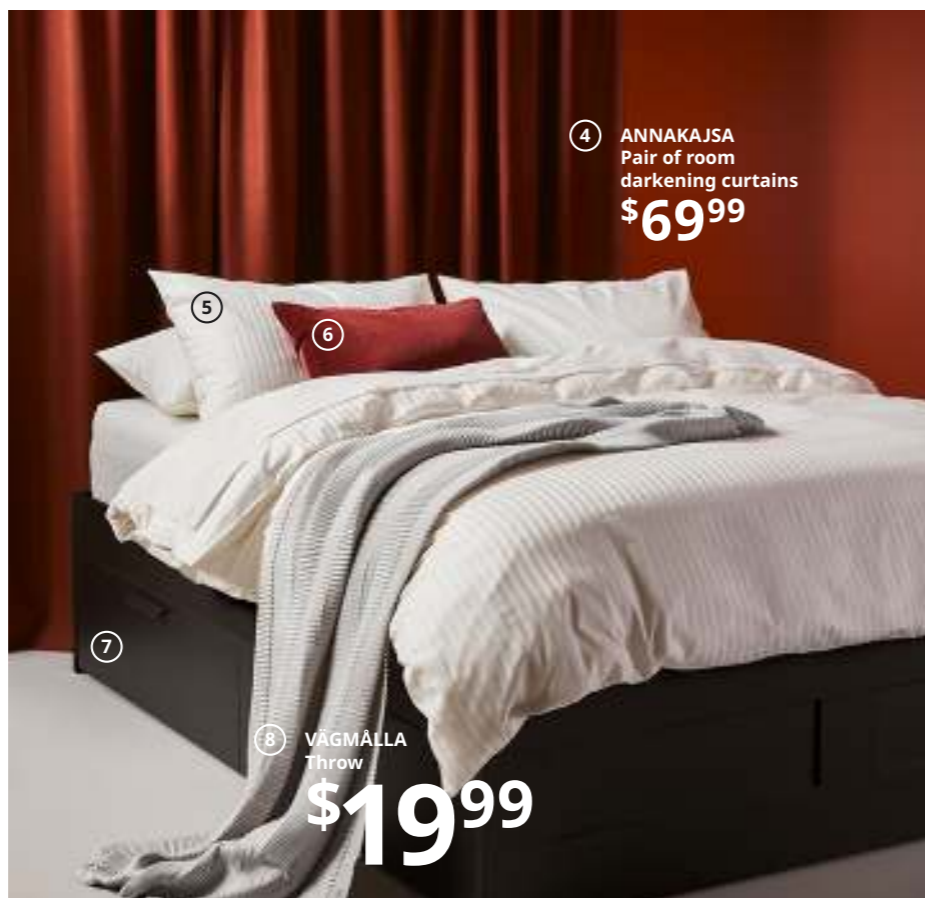

④ **ANNAKAJSA**
Pair of room
darkening curtains
$6⁹⁹

⑤

⑥

⑦

⑧ **VÄGMÅLLA**
Throw
$1⁹⁹

- 1 **New LIVSVERK** Vase $14.99 Color-glazed stoneware. H9". 004.422.39
- 2 **New LIVSVERK** Vase $3.99 Color-glazed stoneware. H4½". 304.422.47
- 3 **New LIVSVERK** Vase $4.99 Color-glazed stoneware. H5½". 804.420.42
- 4 **ANNAKAJSA** Pair of room darkening curtains $69.99 100% polyester. Imported. RA. W57×L98" each panel. 703.952.58
- 5 **NATTJASMIN** Full/queen duvet cover set $49.99/3pcs Includes full/queen duvet cover set and two pillowcases. Cotton satin and lyocell satin. Imported. 603.371.55
- 6 **SANELA** Cushion cover $9.99 *Previous price $11.99* 100% cotton velvet. Imported. L16×W26". 404.167.52
- 7 **BRIMNES** Queen bed frame with storage $299 Includes LURÖY slatted bed base. Mattress sold separately. Foil finish. RA. 690.075.51
- 8 **VÄGMÅLLA** Throw $19.99 Polyester and acrylic. W47×L63". 503.730.97

RA=Requires Assembly