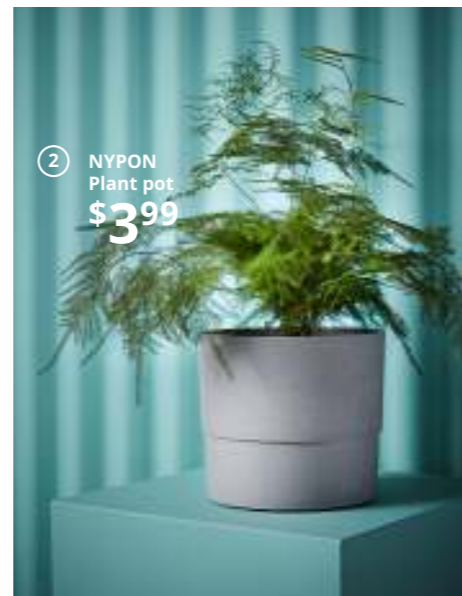

⑩ **HEMNES**  
Open wardrobe  
**\$199**

**New**  
⑨ **KRISTIANNE**  
Cushion cover  
**\$6.99**

① MALM  
4-drawer chest  
**\$129**  
Previous price \$149

② NYPON  
Plant pot  
**\$3.99**

- 1 **MALM** 4-drawer chest \$129 *Previous price \$149* Stained, clear lacquered ash veneer. RA. W31½×D18¾×H39¾". 603.604.62 Secure It! Prevent tip-over injury. Furniture with included restraints must be secured to the wall according to the assembly instructions.
- 2 **NYPON** Plant pot \$3.99 Polypropylene plastic. Max Ø6" flowerpot. 603.956.16
- 3 **MAJGULL** Pair of blackout curtains \$34.99 100% polyester. Imported. RA. W57×L98" each panel. 703.410.34
- 4 **New LUKTJASMIN** Full/queen duvet cover set \$49.99/3pcs Includes full/queen duvet cover and two pillowcases. Cotton satin and lyocell satin. Imported. 104.329.23
- 5 **HEKTAR** Work lamp with wireless charging \$59.99 Powder-coated steel and aluminum. RA. Shade W6". 403.234.37 In compliance with California Title 20 regulations, lighting prices and features may vary in the state of California. Please see your local IKEA store for details.
- 6 **MALM** Queen bed frame \$199 Includes LURÖY slatted bed base. Mattress sold separately. Painted finish. RA. 690.094.75 Other sizes available, prices vary.
- 7 **VÄRELD** Bedspread \$34.99 100% cotton. Imported. W91×L98". 603.464.47
- 8 **GLADOM** Tray table \$19.99 Powder-coated steel. RA. Ø17½, H20¾". 103.306.70