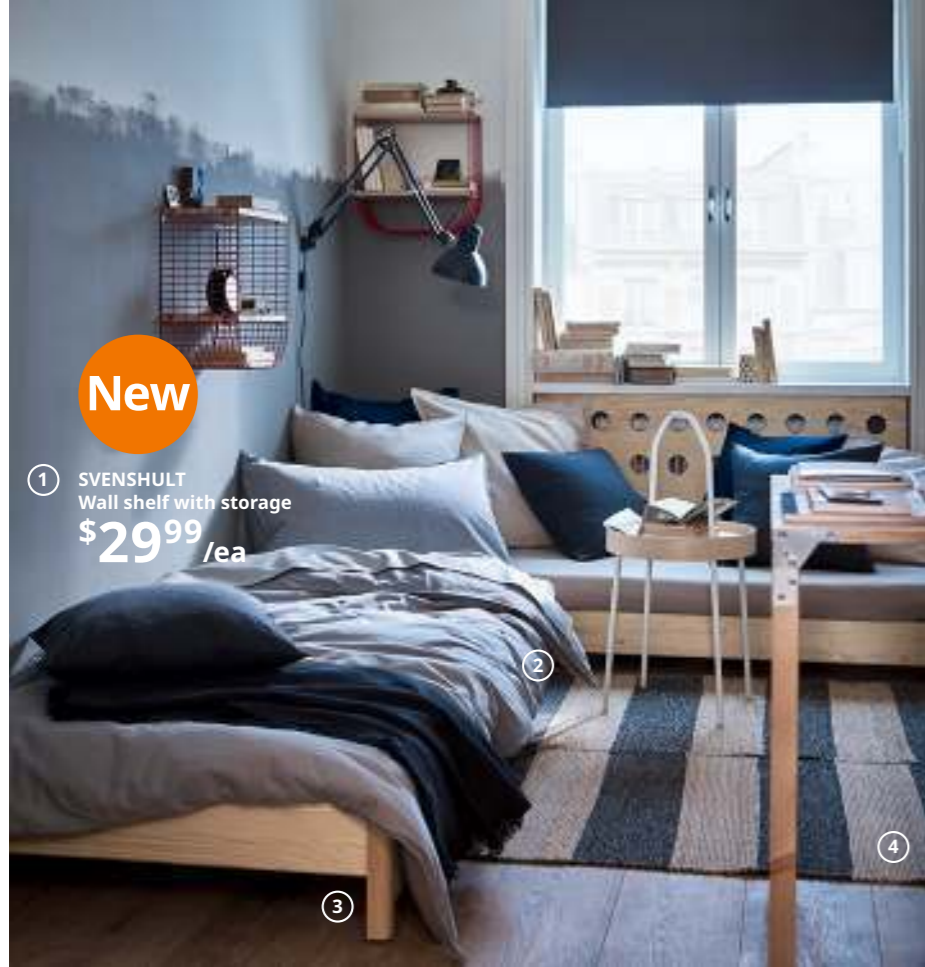

New

1 SVENSHULT
Wall shelf with storage
$29⁹⁹/ea

The dependable and always-in-style look of wood – paired here with touches of red and blue – means the pieces bought now can be cherished forever.