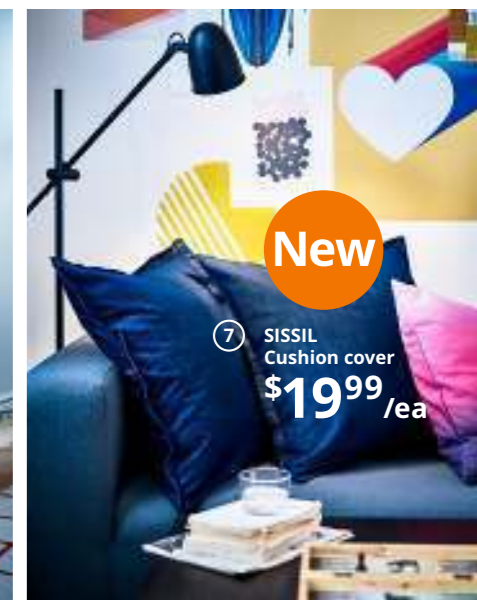

- 1 **BURVIK** Side table $49.99 Powder-coated steel and birch veneer. RA. Ø15, H17¾". Height including handle 30¾". 603.403.89
- 2 **KLIPPAN** Loveseat $279 Includes 10-year limited warranty. See page 279 for details. Removable, washable 100% polyester cover. Imported. RA. W70¾×D34¾×H26". Kabusa dark gray 292.517.81
- 3 **LACK** Side table $14.99/ea Foil and painted

- 4 **SKURUP** Floor upright $29.99* Light bulb sold separately. Adjustable head. Uplight or aim to focus on a specific area. Powder-coated steel. RA. H46-74". 603.260.05 *In compliance with California Title 20 regulations, lighting prices and features may vary in the state of California. Please see your local IKEA store for details.

- 5 **New NYHAMN** Sleeper sofa with foam mattress $299 Removable, washable 100% polyester cover. Powder-coated steel. Imported. RA. W78¾×D38¼×H35¾". Bed size W55½×L78¾". Skiftebo yellow 492.975.99
- 6 **IKEA PS** Cabinet $99/ea Powder-coated steel. RA. W46¾×D15¾×H24¾". 102.514.51
- 7 **New SISSIL** Cushion cover $19.99/ea 100% cotton. Imported. 26×26". 604.326.85

This room looks different each morning depending on events of the evening before – but flexible furniture makes it easy to pull back into place. Until tonight, that is!