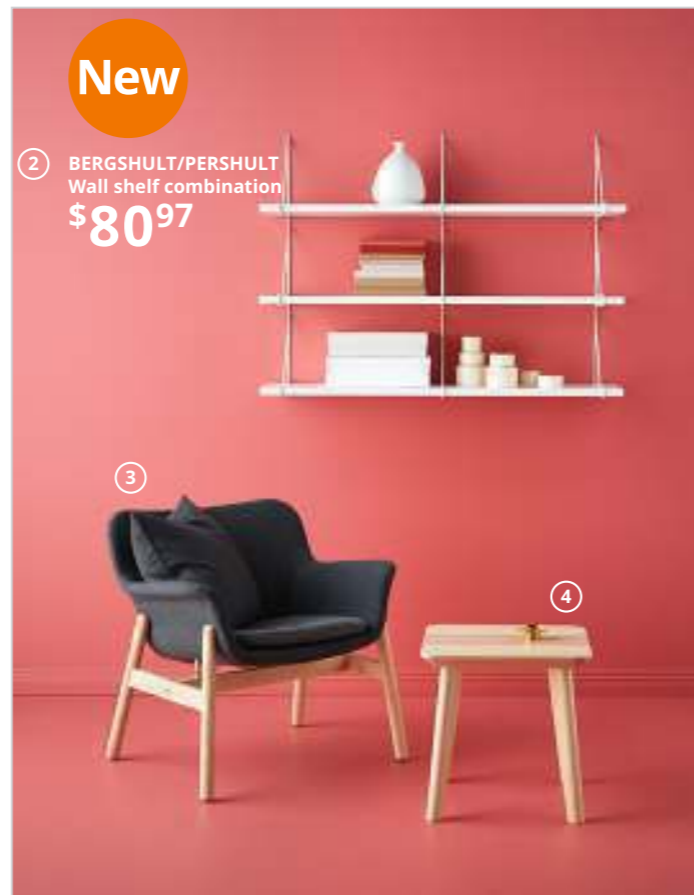

RA=Requires Assembly
All textiles shown are imported.

Living room

The clue's in the name – the living room is where many of us do most of our living. And whether it's morning meet-ups, cozy evenings on the sofa, or even cozier naps on the sleeper sofa, we can help you make it your perfect (and perfectly-organized) space for life, from day to night.

New
2 **BERGSHULT/PERSHULT**
Wall shelf combination
$80⁹⁷