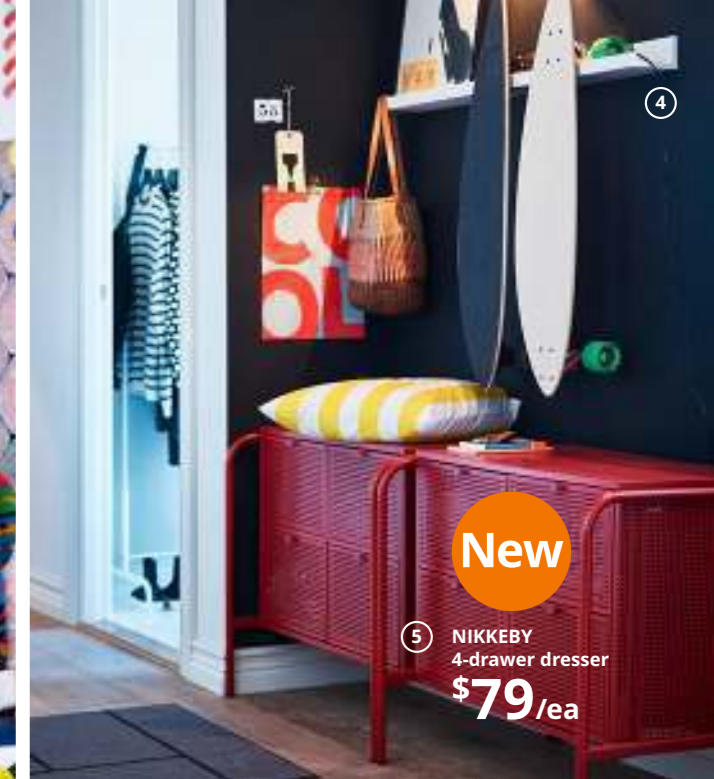

New
⑤ **NIKKEBY**
4-drawer dresser
$79 /ea