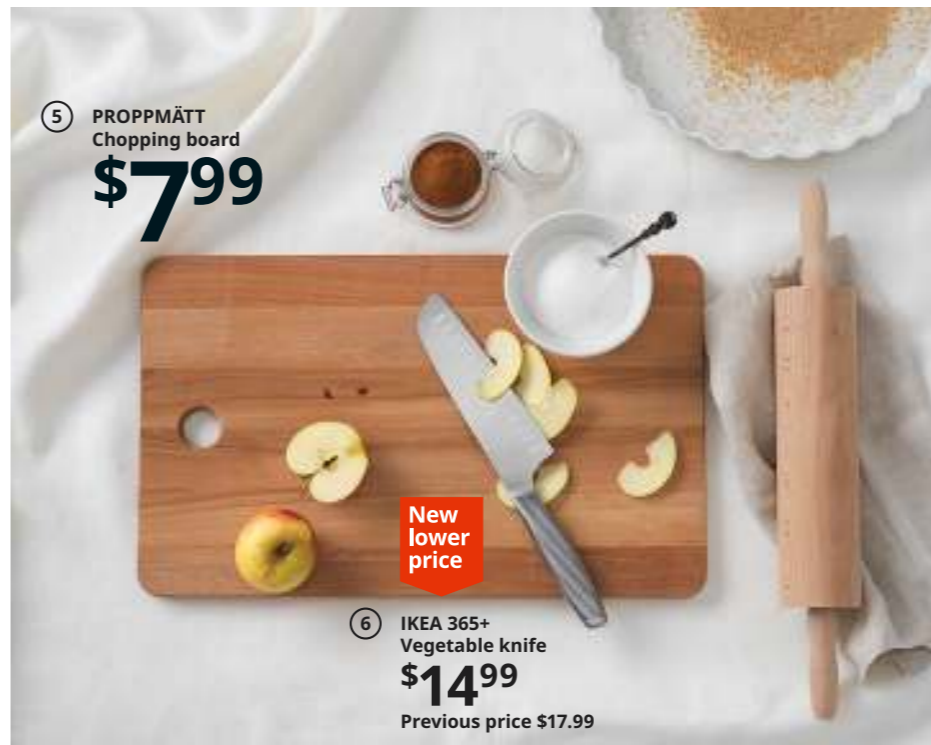

① SUNNERSTA Cart

**\$29<sup>99</sup>**

②

③

④ KNOXHULT Kitchen

**\$419**

⑤ PROPPMÄTT Chopping board  
**\$7<sup>99</sup>**

⑥ IKEA 365+ Vegetable knife  
**\$14<sup>99</sup>**  
Previous price \$17.99