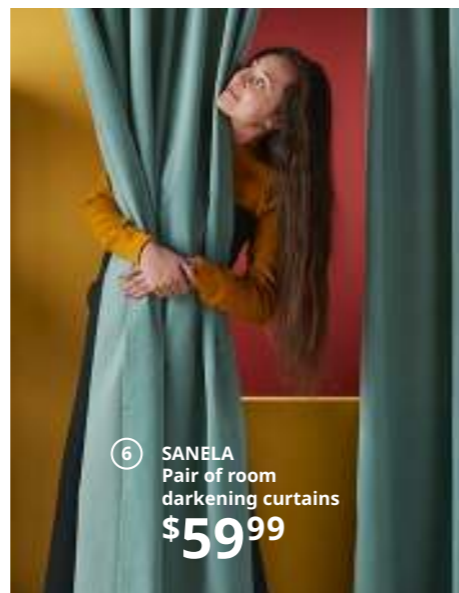

6 SANELA
Pair of room
darkening curtains
$59.99