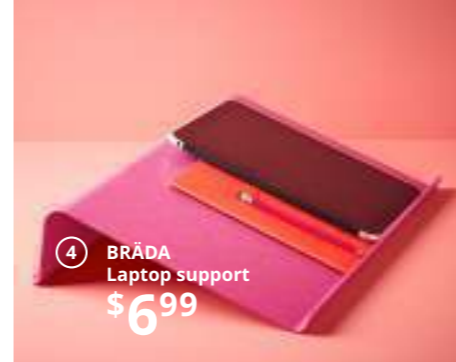

New  
② STARTTID Backpack  
\$19.99

③ ÖRFJÄLL Swivel chair  
\$49.99/ea

④ BRÅDA Laptop support  
\$6.99

⑤

⑥ ENEBY Portable bluetooth speaker  
\$24.99

⑧ LINNMON/KRILLE Table  
\$99.99

Mix-and-match our tabletops and desk legs to suit your personal style.