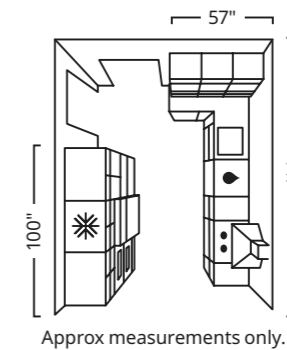

Approx measurements only.

SEKTION/TORHAMN Kitchen
What's included in the price, see page 52.

$7815⁹⁹

For appliances add	$4874
For custom quartz countertop add	$1769
For integrated lighting add	$77

Request a cabinet installation price quote after your plan is completed. See IKEA co-worker for details.

For more information or additional services, see page 58.