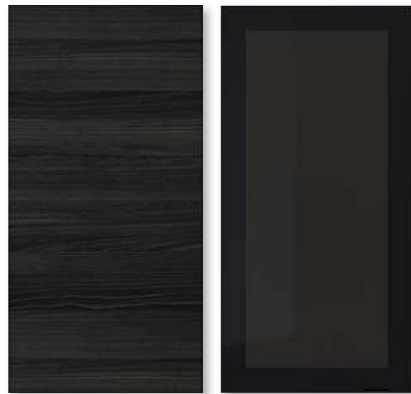

13 **TINGSRYD** Wood effect black 10'x10' kitchen $1569 Melamine foil finish.
JUTIS glass door is a good match for this front.
See more details on page 55.