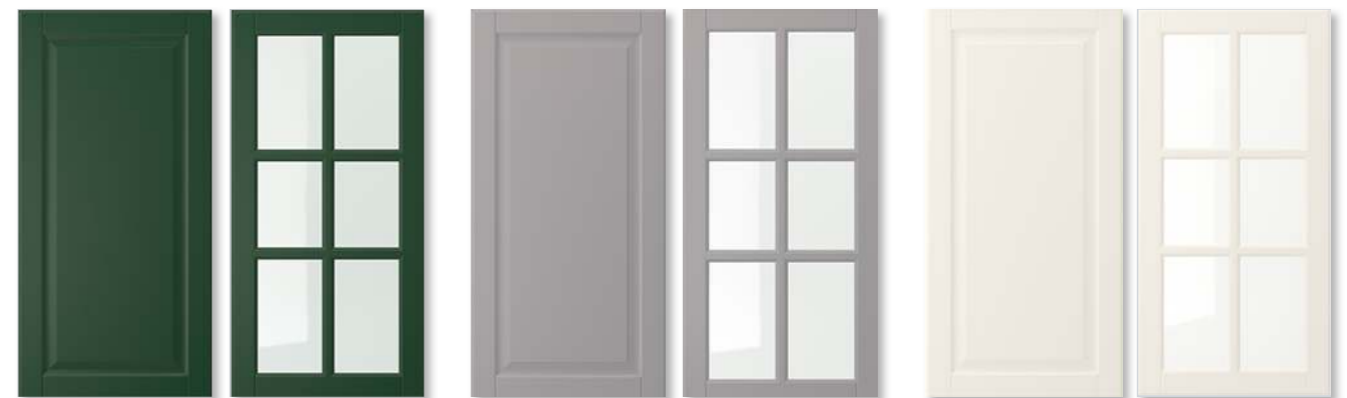

1. **New BODBYN** Dark green 10'x10' kitchen $2289 Painted finish. Also available **BODBYN** glass door Painted finish and tempered glass.
2. **BODBYN** Gray 10'x10' kitchen $2289 Painted finish. Also available **BODBYN** glass door Painted finish and tempered glass. See this front in context on page 16.
3. **BODBYN** Off-white 10'x10' kitchen $2289 Painted finish. Also available **BODBYN** glass door Painted finish and tempered glass. See this front in context on page 32.