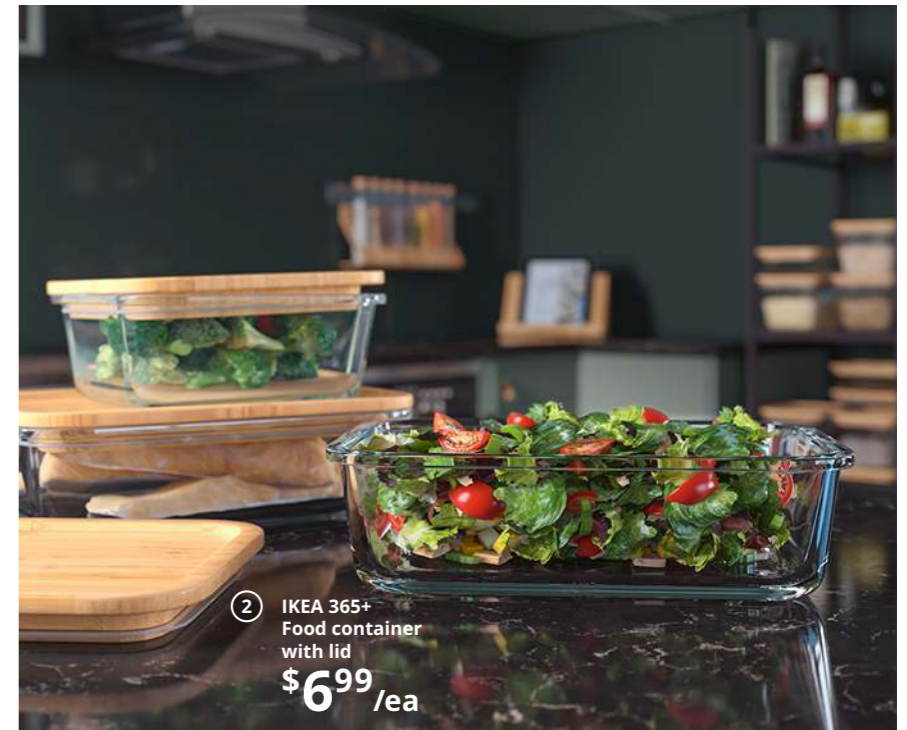

2 **IKEA 365+**
Food container
with lid
$6.99 /ea