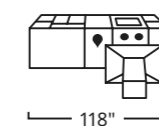

Approx measurements only.

SEKTION/RINGHULT Kitchen
What's included in the price, see page 52.

$7139⁹⁹

For appliances add **$6723**
For custom quartz countertop add **$1749**
For integrated lighting add **$201**

Request a cabinet installation price quote after your plan is completed. See IKEA co-worker for details.

For more information or additional services, see page 58.