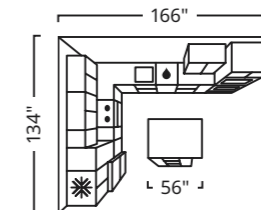

Quality in everything we do
Built to last. See page 32.

Easy access to our solutions
Scan the QR code and find the digital version of this brochure.

New

① VOXTORP
Door, W15×30"
\$119/ea

②

③

Approx measurements only.