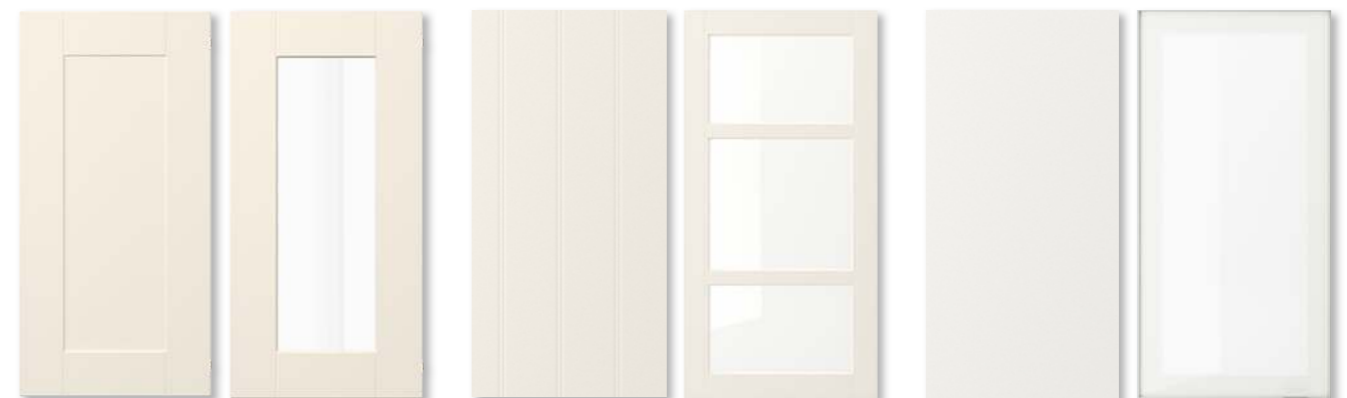

1. **GRIMSLÖV** Off-white 10'x10' kitchen $2129 Foil finish. Also available **GRIMSLÖV** glass door Foil finish and tempered glass.
2. **HITTARP** Off-white 10'x10' kitchen $2129 Painted finish. Also available **HITTARP** glass door Painted finish and tempered glass. See this front in context on page 22.
3. **HÄGGEBY** White 10'x10' kitchen $1139 Melamine foil finish. See this front in context on page 18. **JUTIS** glass door is a good match for this front. See more details on page 55.