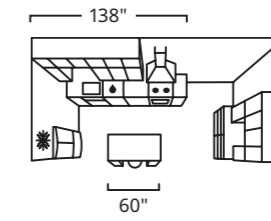

Approx measurements only.

SEKTION/HITTARP Kitchen
What's included in the price, see page 52.

$6162
For appliances add **$4246**
For integrated lighting add **$160**

Request a cabinet installation price quote after your plan is completed. See IKEA co-worker for details.

For more information or additional services, see page 58.

SEKTION Kitchen with HITTARP off-white doors/drawer fronts/glass doors and MAXIMERA soft-closing drawers $6162 SEKTION cabinet frames in white melamine foil. HITTARP doors/drawer fronts in painted finish and glass doors in tempered glass. MAXIMERA drawers in powder-coated steel and melamine foil. Includes a free 25-year limited warranty, see page 60 for details. RA. Shown with ENERYDA handles/knobs in chrome-plated aluminum and KARLBY thick oak veneer countertop.

- 1 **RANARP** Pendant lamp $39.99/ea
  Gives a directed light. Good for lighting dining tables or a bar area. Powder-coated steel and plastic. Hardware. RA. Ø15". Off-white 103.909.75

RA=Requires Assembly

Lighten up your kitchen

HITTARP

The traditional style of these HITTARP fronts is balanced with a modern lighting approach. To get efficient work light as well as cozy mood light fully integrated in your new kitchen, plan it in from the beginning. At IKEA you'll find easy-to-install kitchen lighting specially designed for wall cabinets and drawers.

→ For more ideas on how to use smart lighting in your kitchen, visit your local IKEA store.