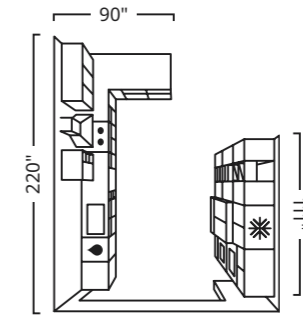

Approx measurements only.

SEKTION/LERHYTTAN Kitchen
What's included in the price, see page 52.

$8055⁹⁹

For appliances add	$6144
For custom quartz countertop add	$4389
For integrated lighting add	$126

Request a cabinet installation price quote after your plan is completed. See IKEA co-worker for details.

For more information or additional services, see page 58.

SEKTION Kitchen with LERHYTTAN black stained doors/drawer fronts, MAXIMERA soft-closing drawers and VADHOLMA open storage $8055.99 SEKTION cabinet frames in white melamine foil. LERHYTTAN doors/drawer fronts in stained, clear lacquered solid ash/ash veneer. MAXIMERA drawers in powder-coated steel and melamine foil. VADHOLMA open storage in stained, clear lacquered ash veneer. Includes a free 25-year limited warranty, see page 60

for details. Requires assembly. Shown with ENERYDA black knobs/cup handles in powder-coated aluminum and KASKER white marble effect quartz countertop.

1 **NYVATTNET Kitchen faucet** $99 Includes a free 10-year limited warranty, see page 60 for details. Metallized brass. Designer: Brickstad/Palleschitz/Petersén. Requires installation. H15¾". Polished brass-color 103.416.64

Design your perfect kitchen

LERHYTTAN

Whether you prefer your kitchen to be more rustic or contemporary in style, you will find an IKEA kitchen that matches your dreams. When developing our fronts, countertops, appliances, sinks and faucets we make sure that they match each other perfectly. The LERHYTTAN fronts have a solid wood frame with beveled edges, bringing a traditional and warm touch to your kitchen.

To see our energy-efficient appliances pick up the Appliances Buying Guide from your IKEA store, or download a copy from IKEA-USA.com/buyingguide