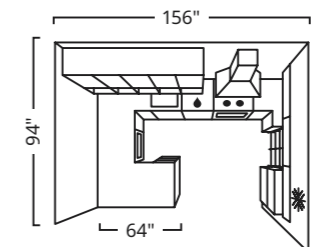

Approx measurements only.

SEKTION/New BODARP Kitchen
What's included in the price, see page 52.

\$3856.90

For appliances add **\$4125**
For integrated lighting add **\$138**

Request a cabinet installation price quote after your plan is completed. See IKEA co-worker for details.