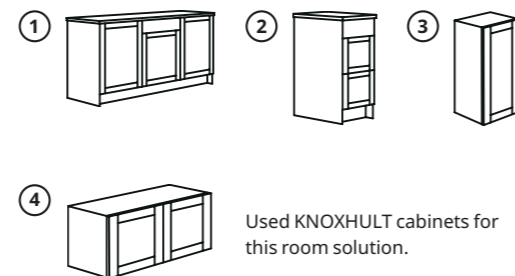

① KNOXHULT
Base cabinet with
doors and drawer
\$219

⑥ LAGAN
Single lever kitchen
faucet
\$19.99

⑦ BEKVÄM
3-step stepladder
\$39.99

The KNOXHULT kitchen covers your basic needs. If you want more storage space, you can easily add a practical kitchen island and shelves.