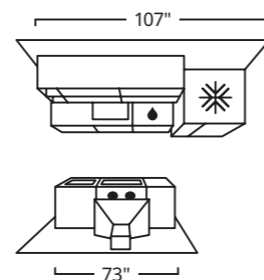

Approx measurements only.

LEFT PAGE: SEKTION Kitchen with VEDDINGE white doors/drawer fronts, ASKERSUND light ash effect drawer fronts, MAXIMERA soft-closing drawers and TUTEMO open cabinets $1710.97 SEKTION cabinet frames in white melamine foil. VEDDINGE doors/drawer fronts in painted finish. ASKERSUND drawer fronts in melamine foil finish. MAXIMERA drawers in powder-coated steel and melamine foil. TUTEMO open cabinets in ash melamine foil. RA. Shown with ÖSTERNÄS handles in stainless steel/leather and PINNARP thick ash veneer countertop.

1 ASKERSUND Drawer front $36/ea

Melamine foil finish. RA. W29%×H14%". Light ash effect 003.483.88

2 SKYMNINGEN Pendant lamp $69.99 Light bulb sold separately. ABS plastic. Hardwire. RA. Ø17, H16". White 404.258.17

RIGHT PAGE: SEKTION Kitchen with VEDDINGE white doors/drawer fronts, YTTERBYN printed drawer fronts, MAXIMERA soft-closing drawers and TUTEMO open cabinets $1732.97 SEKTION cabinet frames in white melamine foil. VEDDINGE doors/drawer fronts in painted finish. YTTERBYN drawer fronts in foil finish. MAXIMERA drawers in

powder-coated steel and melamine foil. TUTEMO open cabinets in anthracite painted finish. RA. Shown with BILLSBRO white handles in powder-coated aluminum and SÄLJAN light gray mineral effect laminate countertop.

3 VÄXJÖ Pendant lamp $39.99 Light bulb sold separately. Powder-coated painted aluminum. Polypropylene. Hardwire. RA. Ø15, H10". 103.631.42

4 YTTERBYN Drawer front $39/ea Foil finish. Designer: Tom Hedqvist. RA. W30×H15". 004.087.49

RA=Requires Assembly