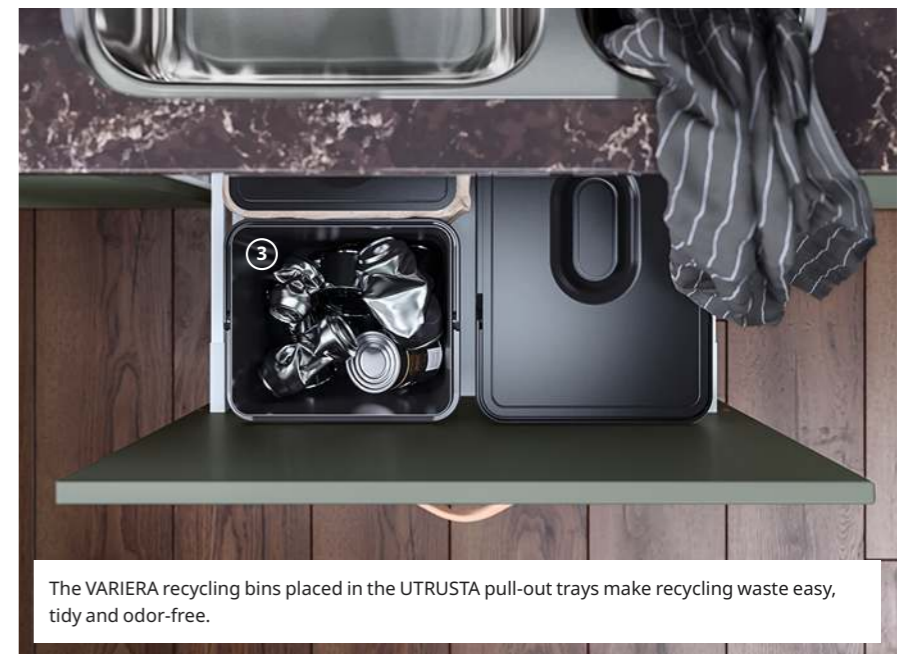

New

1 **TÄMNAREN**
Kitchen faucet
with sensor
\$199

New
BODARP will
be launched in
October 2019

2 **IKEA 365+**
Food container
with lid
\$6.99 /ea

The **VARIERA** recycling bins placed in the **UTRUSTA** pull-out trays make recycling waste easy, tidy and odor-free.