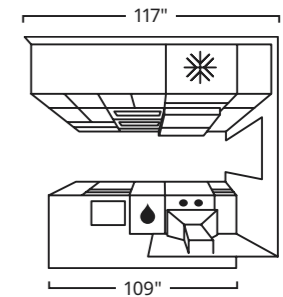

① JÄRSTA
Door
$79/ea

③

Approx measurements only.

SEKTION/RINGHULT/JÄRSTA Kitchen
What's included in the price, see page 52.

$6149⁹⁹

For appliances add **$4994**
For custom quartz countertop add **$1007**

Request a cabinet installation price quote after your plan is completed. See IKEA co-worker for details.

For more information or additional services, see page 58.

SEKTION Kitchen with **RINGHULT** high-gloss white doors/drawer fronts, **JÄRSTA** high-gloss black-blue doors and **MAXIMERA** soft-closing drawers $6149.99 **SEKTION** cabinet frames in white melamine foil. **RINGHULT** doors/drawer fronts in high-gloss foil finish. **JÄRSTA** doors in high-gloss foil finish. **MAXIMERA** drawers in powder-coated steel and melamine foil. **RA**. Shown with **BILLSBRO** white handles in powder-coated aluminum and **KASKER** white mineral effect quartz countertop.

1. 1 **JÄRSTA** Door $79/ea High-gloss foil finish. RA. W14 $\frac{1}{8}$ "xH29 $\frac{7}{8}$ ". High-gloss black-blue 303.955.85
2. 2 **TIDIG** Ceiling light with five spotlights $49.99 Brushed finished nickel-plated steel. Glass. Hardwire. RA. W52"xH9". Ø2". Nickel-plated 002.626.57
3. 3 **BÖJA** Pendant lamp $69.99 Bamboo, polycarbonate plastic and stainless steel. Hardwire. RA. Ø17". Bamboo 701.550.36

RA=Requires Assembly

RINGHULT/JÄRSTA

Add a splash of color to your white **RINGHULT** kitchen. By replacing some of the doors with the **JÄRSTA** accent door, you can give your kitchen area a sleek yet eye-catching look that will stand out from most other solutions. The high-gloss foil brings out the dark blue and offers new depths to the design of your room.