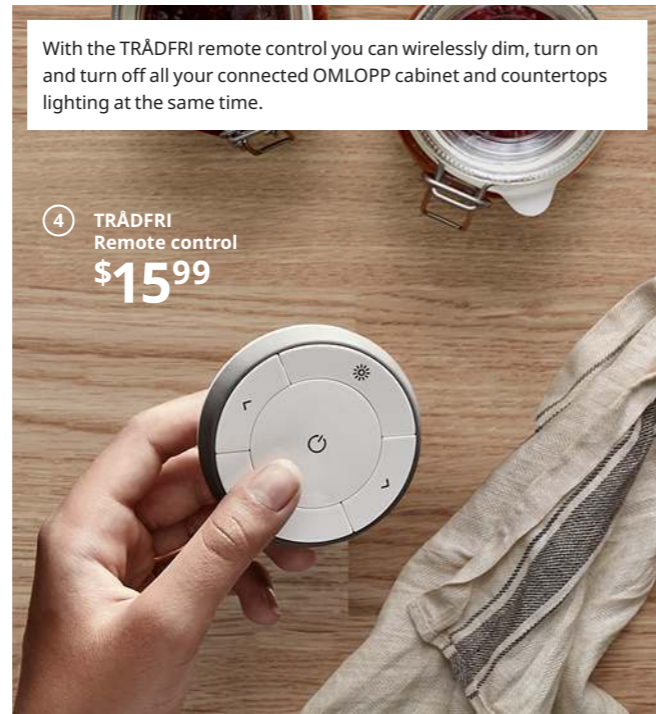

④ **TRÄDFRI**
Remote control
$15.99

- 1 **LUFTIG** Exhaust hood $399
  400 CFM. 7.3 sones/Noise level: 70.0 dB.
  Motor power: 240W. Requires installation.
  W30×D20×H11½". Stainless steel
  403.391.36
- 2 **OMLOPP** LED countertop lighting
  $15.99/ea It's easy to soften the light in
  your kitchen when you dine or socialize
  because this countertop lighting is
  dimable. Driver and power cord sold
  separately. Built-in LED light source.
  Aluminum and plastic. Designer: Mikael

- 3 **OMLOPP** LED light strip for drawers $17.99
  The light switches on and off
  automatically when you open or
  close the drawer so no energy is
  wasted. Driver and power cord sold
  separately. Fits in 15" cabinets. Built-in LED
  light source. Polycarbonate plastic and
  aluminum. Designer: Mikael Warnhammar.
  RA. L14". Aluminum-color 304.357.32
  Other sizes available, prices vary.

- 4 **TRÄDFRI** Remote control $15.99
  You can use TRÄDFRI remote to control up
  to 10 LED light bulbs or LED light panels
  at a time - dim, switch on and off, choose
  colors and step by step change from warm
  to cold light. A magnet makes it easy
  to attach the remote control to the wall
  bracket. Synthetic rubber, ABS plastic. RA.
  004.431.30

RA=Requires Assembly