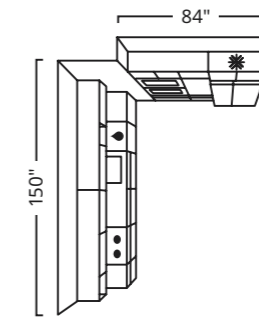

Approx measurements only.

SEKTION/KUNGSBACKA Kitchen
What's included in the price, see page 52.

$4161⁹⁷

For appliances add **$4694**

For integrated lighting add **$138**

Request a cabinet installation price quote after your plan is completed. See IKEA co-worker for details.

For more information or additional services, see page 58.

SEKTION Kitchen with **KUNGSBACKA** anthracite doors/drawer fronts, **MAXIMERA** soft-closing drawers and **TUTEMO** open cabinet $4161.97 **SEKTION** cabinet frames in white melamine foil. **KUNGSBACKA** doors/drawer fronts in recycled PET-plastic foil finish. **MAXIMERA** drawers in powder-coated steel and melamine foil. **TUTEMO** open cabinet in anthracite painted finish. Includes a free 25-year limited warranty, see page 60 for details. RA. *Shown with* **BAGGANÄS** black handles in powder-coated steel and **SKOGSÅ** thick oak veneer countertop.

1. **1 RENLIG** Built-in dishwasher $549 Energy Star® Qualified. Noise level: 51 dB (A). Includes a free 5-year limited warranty, see page 60 for details. Requires installation. W23 $\frac{3}{8}$ ×D24 $\frac{1}{2}$ ×H33 $\frac{1}{2}$ ". Stainless steel 902.922.64
2. **2 NYMÄNE** Pendant lamp $39.99 Light bulbs sold separately. Powder-coated painted steel. Polystyrene. Hardwire. RA. Ø16". Anthracite 404.071.54
3. **3 VADHOLMA** Kitchen island $299 Oak veneer. Painted finish. RA. W31 $\frac{1}{8}$ ×D24 $\frac{3}{8}$ ×H35 $\frac{3}{8}$ ". Black/oak 403.661.15

RA=Requires Assembly

A sustainable way of living

KUNGSBACKA

KUNGSBACKA fronts give a modern, streamlined look to your kitchen. The contemporary design is created using recycled wood, covered with a surface made from recycled PET bottles. That's just one example of how we develop more sustainable products without compromising on quality, design or price.

Delivery Whether you're shopping in the store or online, and no matter how big the purchase, we can help do the heavy lifting and arrange delivery (by an Independent Service Provider) to your home or business. For more information about our services, see page 58 or IKEA-USA.com/services