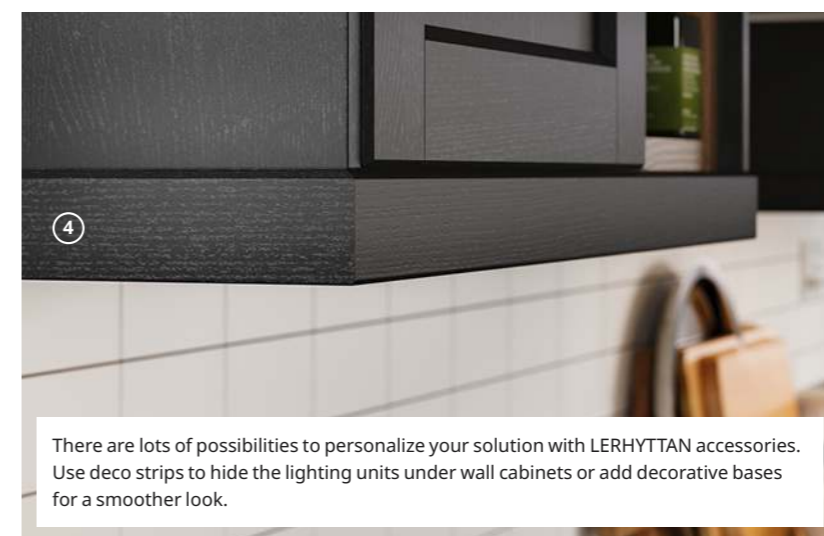

④

There are lots of possibilities to personalize your solution with LERHYTTAN accessories. Use deco strips to hide the lighting units under wall cabinets or add decorative bases for a smoother look.

→ Do you need more inspiration? Visit your local IKEA store or [IKEA-USA.com/kitchens](https://www.ikea.com/us/en/kitchens)