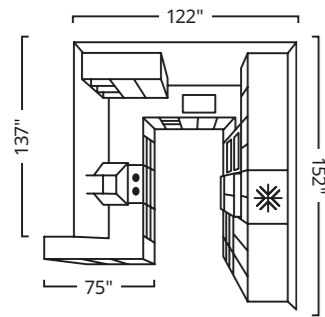

Approx measurements only.

SEKTION/VOXTORP Kitchen

What's included in the price, see page 52.

$11,285⁹⁹

For appliances add	$5594
For custom quartz countertop add	$3446
For integrated lighting add	$96

Request a cabinet installation price quote after your plan is completed. See IKEA co-worker for details.

For more information or additional services, see page 58.

SEKTION Kitchen with **VOXTORP** matte white doors/drawer fronts and **MAXIMERA** soft-closing drawers $11,285.99 **SEKTION** cabinet frames in white melamine foil. **VOXTORP** doors/drawer fronts in foil finish. **MAXIMERA** drawers in powder-coated steel and melamine foil. Requires assembly. *Shown with KASKER light gray/dark gray mineral effect/quartz countertop.*

1. **1 OTTAVA** Pendant lamp $39.99 Light bulb sold separately. Glass and aluminum. Hardwire. RA. Ø12". 803.647.89
2. **2 NUTID** French door refrigerator $1799 Capacity fridge: 18 cu. ft. Capacity freezer: 7 cu. ft. Requires installation. W35½×D32½×H70". 303.779.25
3. **3 New BÄVE** LED ceiling track, 5-spotlight $59.99 Available Fall 2019. Powder-coated and galvanized steel and aluminum. Hardwire. RA. L39". 003.997.35

RA=Requires Assembly

VOXTORP

Our kitchens are not all the same size and our ideas of a dream kitchen are not alike. That's when the kitchen system **SEKTION**, behind these **VOXTORP** fronts, becomes extremely practical. As the cabinets come in many sizes you can mix them to fit your needs perfectly.