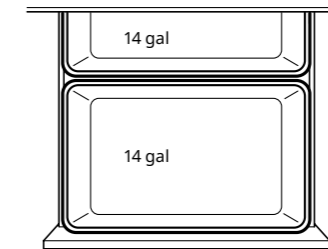

Behind cabinet doors, 36".

1. **VARIERA Series**
   1 × Recycling bin $9.99
   6 gal. 302.046.23
   2 × Recycling bin $5.99/ea
   3 gal. 402.461.04
   1 × Lid for recycling bin $3.99
   3 gal. 302.046.18
   2 × Pull-out recycling tray $34.99/ea 702.461.12

This combination: $96

24" drawer