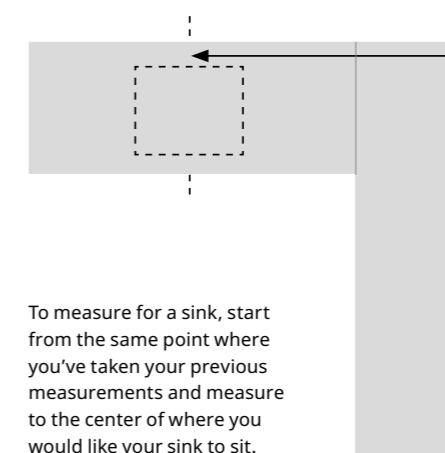

How to buy a custom-made countertop

01

Material and color

Choose a color that makes the kitchen your own.

02

The countertop profiles

Choose the desired profile for the edges. Depending on the material you've chosen for your countertop, you have different options.

03

Choose your sink

Choose the sink you want and if you want it top mounted or undermounted.

04

Take measurements

Then start to measure to see what size and shape of countertop you need. If you would like help with this, or with anything to do with the measuring of your kitchen, we can arrange for the measuring service to come to your home.

05

We're here to help

To design your custom-made countertop get help from an IKEA co-worker in the kitchen department at your local IKEA store.

06

Order

To order your custom-made countertop, please contact an IKEA co-worker in the kitchen department at your local IKEA store.

How to measure your countertop

Start by measuring your countertop from the corner where it attaches to the wall. Make sure to make your measurements alongside the wall and always start from the same point. When measuring the depth, start from the wall and measure out. Don't forget to add 1" for an overhang too.

If you need to measure for a freestanding countertop (for a kitchen island for example), simply start from one end and add 1" extra for an overhang.

To measure for a sink, start from the same point where you've taken your previous measurements and measure to the center of where you would like your sink to sit.