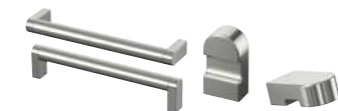

ORRNÄS Handles Stainless steel-color		
L6 11/16"	702.361.51	$10.99/2pk
L9 3/16"	802.254.11	$11.99/2pk
L13"	402.254.13	$13.99/2pk

ORRNÄS Knobs Stainless steel-color		
W11/16"	302.361.53	$4.99/2pk