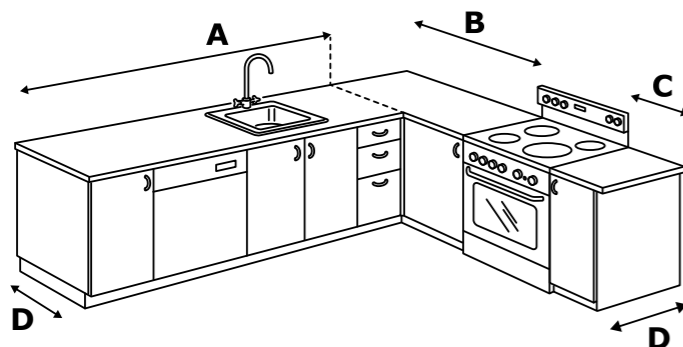

How to estimate the cost of your KASKER quartz countertop

$$(A \times D) + (B \times D) + (C \times D) = X \text{ square inches}$$

$$(X \text{ square inches}) / 144 \times \$X / \text{ft}^2 = \text{total price}$$