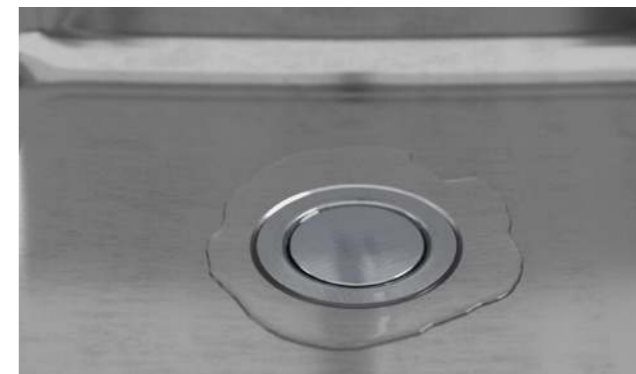

Stainless steel 491.579.14 **\$261.50**

**NORRSJÖN Inset sink two bowls**

Can be undermounted. May be completed with NORRSJÖN sink accessories for effective use of space of the sink. Requires installation. W28¾×D17¼×H7½". LILLVIKEN strainer and LILLVIKEN lid are included, but packaged separately.

Stainless steel 591.579.23 **\$324**

**HAVSEN Apron front sink two bowls**

Ceramic sinks are kiln-fired, which makes each one unique, therefore the size may vary slightly from measurements given. Fits countertop with a minimum thickness of 1". LILLVIKEN strainer is included, but packaged separately. Requires installation. W37×D18¾×H7½".

White 592.537.26 **\$215**

Strainer, lid and tools for sinks

**LILLVIKEN Sink strainer**

Strainer with stopper. Requires assembly. Ø4¾".

Stainless steel 503.254.26 **\$8**

**LILLVIKEN Lid**

Fits LILLVIKEN sink strainer. On top of the water trap the lid connects through a magnet which can be used as a handle to pick up the basket and throw away scraps. Requires assembly. Ø3".