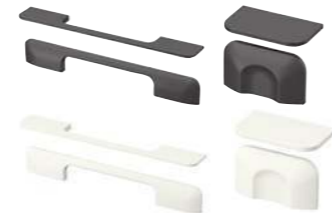

BERGHALLA Handles Gray		
L9 1/4"	103.228.54	$15.99/2pk
L2 3/16"	603.228.56	$8.99/2pk

BERGHALLA Handles White		
L9 1/4"	503.228.52	$15.99/2pk
L2 3/16"	803.228.55	$8.99/2pk

ENERYDA Cup handles Black		
L3 1/2"	503.475.17	$8.99/2pk

ENERYDA Handles Black		
L4 7/16"	703.475.16	$8.99/2pk