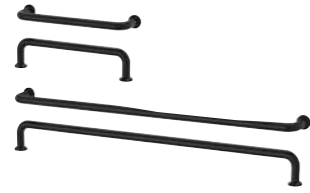

BAGGANÄS Handles Black		
L5 5/8"	803.384.13	$6.99/2pk
L13 3/16"	603.384.14	$10.99/2pk

GUBBARP Handles White		
L4 9/16"	003.364.32	79c/2pk

GUBBARP Knobs White		
D1 1/16"	803.364.33	59c/2pk