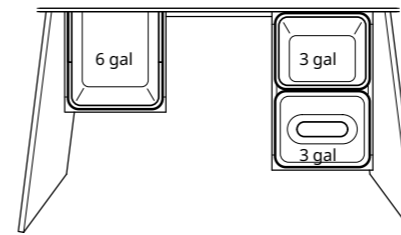

SEKTION system fittings and hinges

Recycling combinations

Choose the combination that best fits your needs. You can use recycling bins behind cabinet doors or in high drawers.

24-30-36" cabinet with door/doors