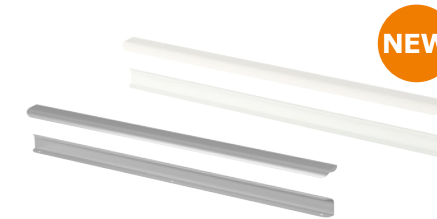

BILLSBRO Handles L27".
Stainless steel-color 003.236.32 **$17.99/2pk**
White 903.343.20 **$17.99/2pk**