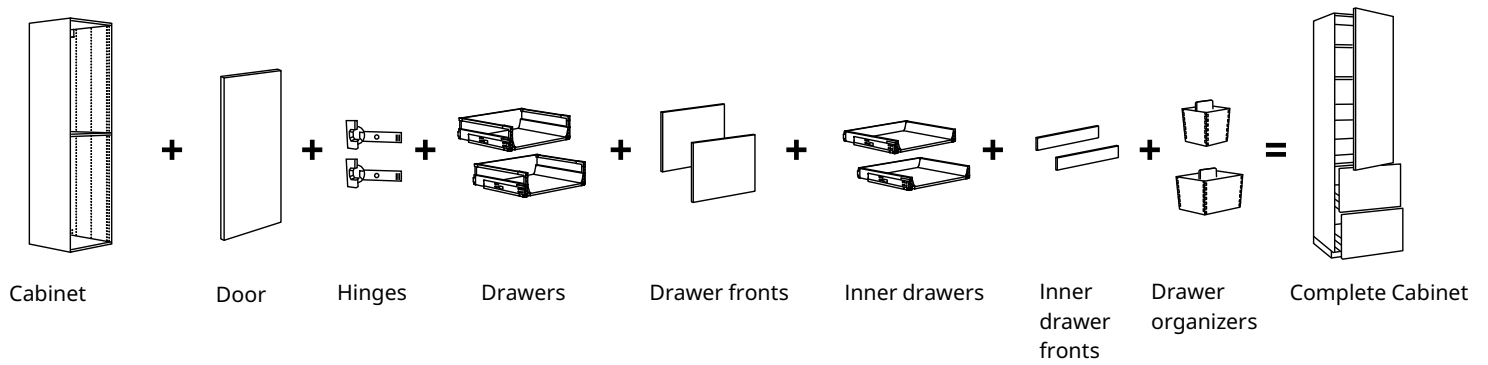

HIGH CABINET WITH DRAWERS, INNER DRAWERS AND SHELVES