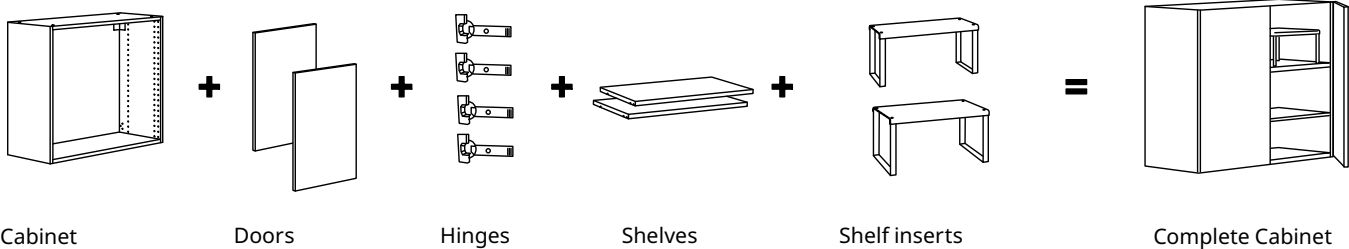

WALL CABINET WITH SHELF