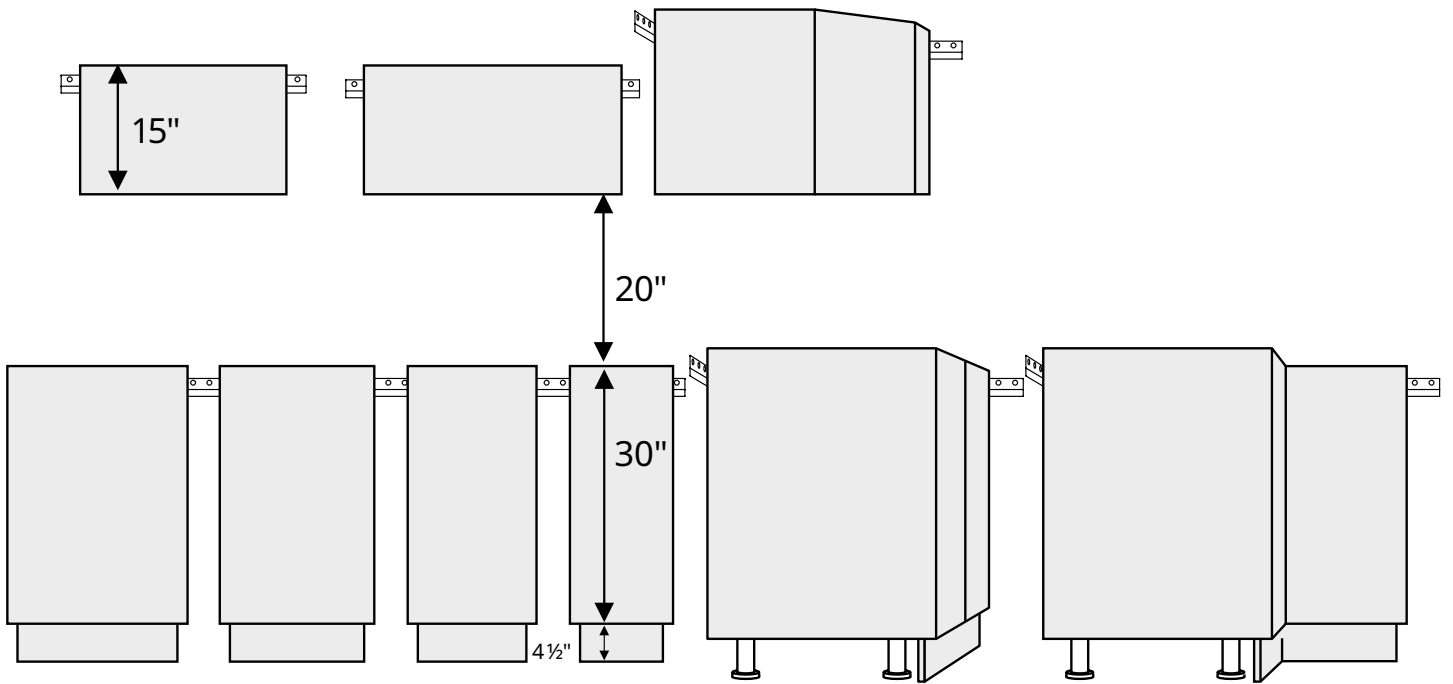

Base cabinet Height 30"
Depth 24¾" or 15¾" including door.
Work height 36" including 4½" toekick/legs and 1½" countertop.
Price includes frame, door/drawer fronts, hinges, drawers and shelves where shown.
Drawer dampers are included in all MAXIMERA drawers. Legs, toekick and knobs/handles sold separately.

Wall cabinet Depth 15¾" including door. Price includes frame, door/drawer fronts, hinges, drawers and shelves where shown.
Drawer dampers are included in all MAXIMERA drawers. Knobs/handles sold separately.

High cabinet Depth 24¾" or 15¾" including door. Price includes frame, door/drawer fronts, hinges, drawers and shelves where shown. Drawer dampers are included in all MAXIMERA drawers. Legs, toekick and knobs/handles sold separately.

Top cabinet Depth 24¾" including door. Price includes frame, door, hinges and shelves where shown. Knobs/handles are sold separately. Top cabinets for fridges/freezers are ventilated.

Wall cabinet

available in
15×14¾×15"
18×14¾×15"
24×14¾×15"
30×14¾×15"
36×14¾×15"

Top cabinet

available in
Fridge/freezer 30×24×15"
Fridge/freezer 30×24×20"
Fridge/freezer 36×24×15"
Fridge/freezer 36×24×20"

Corner wall cabinet

available in
26×26×20"
26×26×30"
26×26×40"

Base cabinet
available in
21×14¾×30"
21×24×30"

Base cabinet
available in
18×14¾×30"
18×24×30"

Base cabinet
available in
15×14¾×30"
15×24×30"

Base cabinet
available in
12×14¾×30"
12×24×30"

Corner base cabinet
available in
47×26×30"

Corner base cabinet
available in
38×38×30"