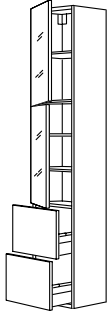

HÄGGEBY White	TINGSRYD Wood-effect black	VEDDINGE White	ASKERSUND Ash wood effect	KUNGSBACKA Anthracite	KALLARP High-gloss gray-turquoise	GRIMSLÖV Off-white	HITTARP Off-white	AXSTAD Matte white	BODBYN Gray or Off-white	LERHYTTAN Black	GRIMSLÖV Brown	EKESTAD Brown	RINGHULT High-gloss white	TORHAMN Ash	VOXTORP White	VOXTORP Walnut effect	VOXTORP High-gloss light beige

HS2E2G Shallow High cabinet with 2 drawers and 2 glass doors

W15×D15×H90	-	-	-	-	-	-	$418	$418	$418	$450	$450	$470	$518	-	$524	-	-	-
W18×D15×H90	-	-	-	-	-	-	$471	$471	$471	$511	$511	$541	$587	-	$587	-	-	-