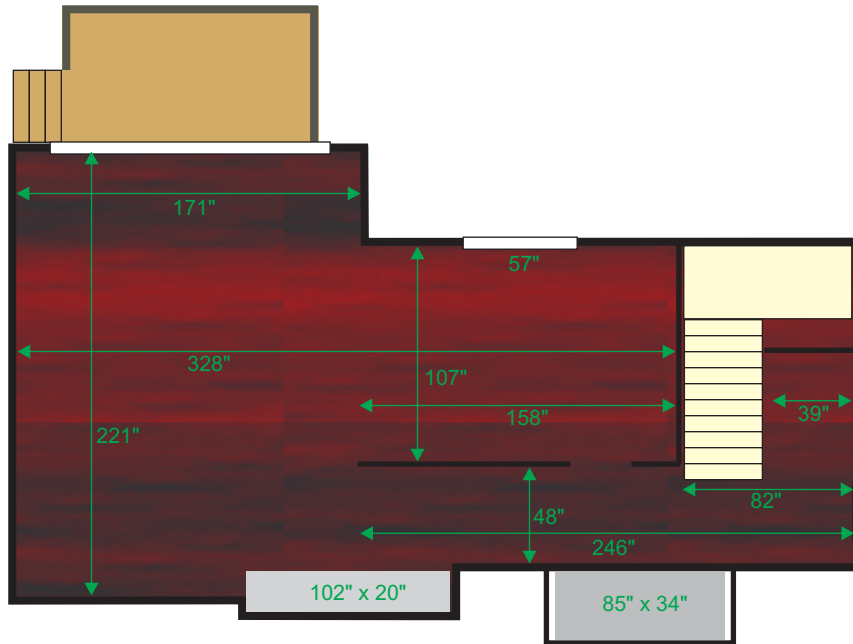

Upper Level - Bedrooms

Bedroom and loft area: 850 sq ft
 Hall ways: 158 sq ft
 Stairs:
 Total: 1008 sq ft

Lower Level

Rooms floor area: 380 sq ft
 Hallways: 107 sq ft
 Stairs:
 Total: 487 sq ft